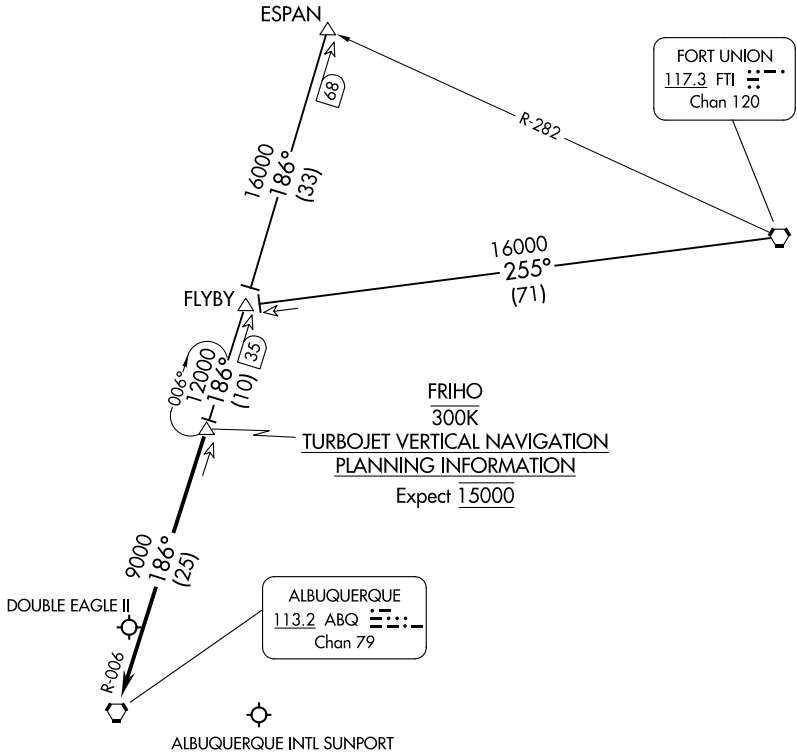

SW-1, 14 MAY 2026 to 11 JUN 2026

SW-1, 14 MAY 2026 to 11 JUN 2026

ESPAN TRANSITION (ESPAN.FRIHO4): From over ESPAN DME fix via ABQ R-006 to FRIHO DME fix, thence. . . .

FORT UNION TRANSITION (FTI.FRIHO4): From over FTI VORTAC via FTI R-255 and ABQ R-006 to FRIHO DME fix, thence. . . .

. . . .From over FRIHO DME fix via ABQ R-006 to ABQ VORTAC. Expect vectors to final approach course after passing FRIHO DME fix.