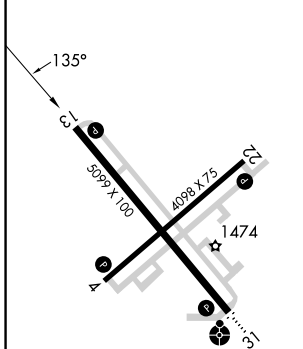

WAAS CH 50245 W13A	APP CRS 135°	Rwy Ldg TDZE Apt Elev	5099 1424 1425
--	------------------------	-----------------------------	---

RNAV (GPS) RWY 13

ALEXANDRIA RGNL/CHANDLER FLD (A.XN)

RNP APCH - GPS.	MISSED APPROACH: Climb to 3600 direct WUNYE and hold.
For uncompensated Baro-VNAV systems, LNAV/VNAV NA below -24°C or above 54°C.	

REIL Rws 4, 13, and 22 0
MIRL Rws 4-22 and 13-31 0

	A	B	C	D
CATEGORY				
LPV DA		1674-1	250 (300-1)	
LNAV/VNAV DA		1721-1	297 (300-1)	
LNAV MDA		1800-1	376 (400-1)	
CIRCLING	1900-1	475 (500-1)	1940-1½ 515 (600-1½)	2000-2 575 (600-2)