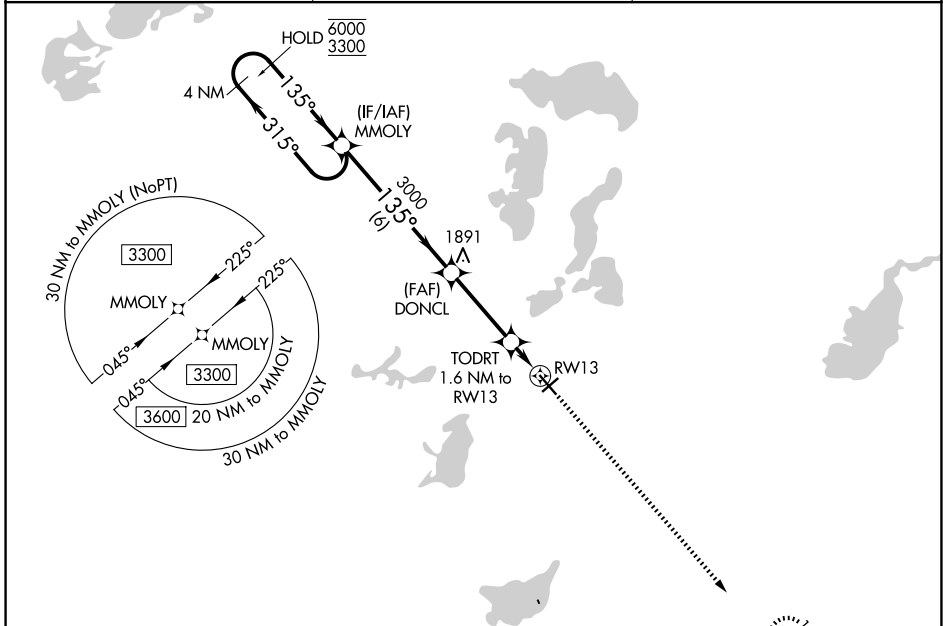

WAAS CH 50245 W13A	APP CRS 135°	Rwy Ldg TDZE Apt Elev	5099 1424 1425
--	------------------------	-----------------------------	---

RNAV (GPS) RWY 13

ALEXANDRIA RGNL/CHANDLER FLD (A.XN)

RNP APCH - GPS.	MISSED APPROACH: Climb to 3600 direct WUNYE and hold.
For uncompensated Baro-VNAV systems, LNAV/VNAV NA below -24°C or above 54°C.	

ASOS 118.375	MINNEAPOLIS CENTER 126.1 269.2	UNICOM 123.0 (CTAF) 0
------------------------	--	---------------------------------

NC-1, 14 MAY 2026 to 11 JUN 2026

NC-1, 14 MAY 2026 to 11 JUN 2026

ELEV 1425	TDZE 1424
-----------	-----------

REIL Rws 4, 13, and 22 0
MIRL Rws 4-22 and 13-31 0

	A	B	C	D
CATEGORY				
LPV DA		1674-1	250 (300-1)	
LNAV/VNAV DA		1721-1	297 (300-1)	
LNAV MDA		1800-1	376 (400-1)	
CIRCLING	1900-1	475 (500-1)	1940-1½ 515 (600-1½)	2000-2 575 (600-2)