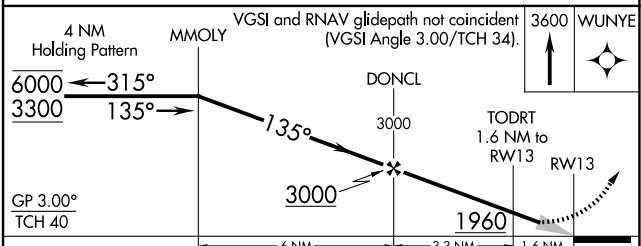

WAAS CH 50245 W13A	APP CRS 135°	Rwy Ldg TDZE Apt Elev	5099 1424 1425
--	------------------------	-----------------------------	---

RNAV (GPS) RWY 13

ALEXANDRIA RGNL/CHANDLER FLD (A.XN)

RNP APCH - GPS.	MISSED APPROACH: Climb to 3600 direct WUNYE and hold.
For uncompensated Baro-VNAV systems, LNAV/VNAV NA below -24°C or above 54°C.	

ASOS 118.375	MINNEAPOLIS CENTER 126.1 269.2	UNICOM 123.0 (CTAF) 0
------------------------	--	---------------------------------

NC-1, 14 MAY 2026 to 11 JUN 2026

NC-1, 14 MAY 2026 to 11 JUN 2026

ELEV 1425	TDZE 1424
-----------	-----------

REIL Rws 4, 13, and 22 0
MIRL Rws 4-22 and 13-31 0

	A	B	C	D
CATEGORY				
LPV DA		1674-1	250 (300-1)	
LNAV/VNAV DA		1721-1	297 (300-1)	
LNAV MDA		1800-1	376 (400-1)	
CIRCLING	1900-1	475 (500-1)	1940-1½ 515 (600-1½)	2000-2 575 (600-2)