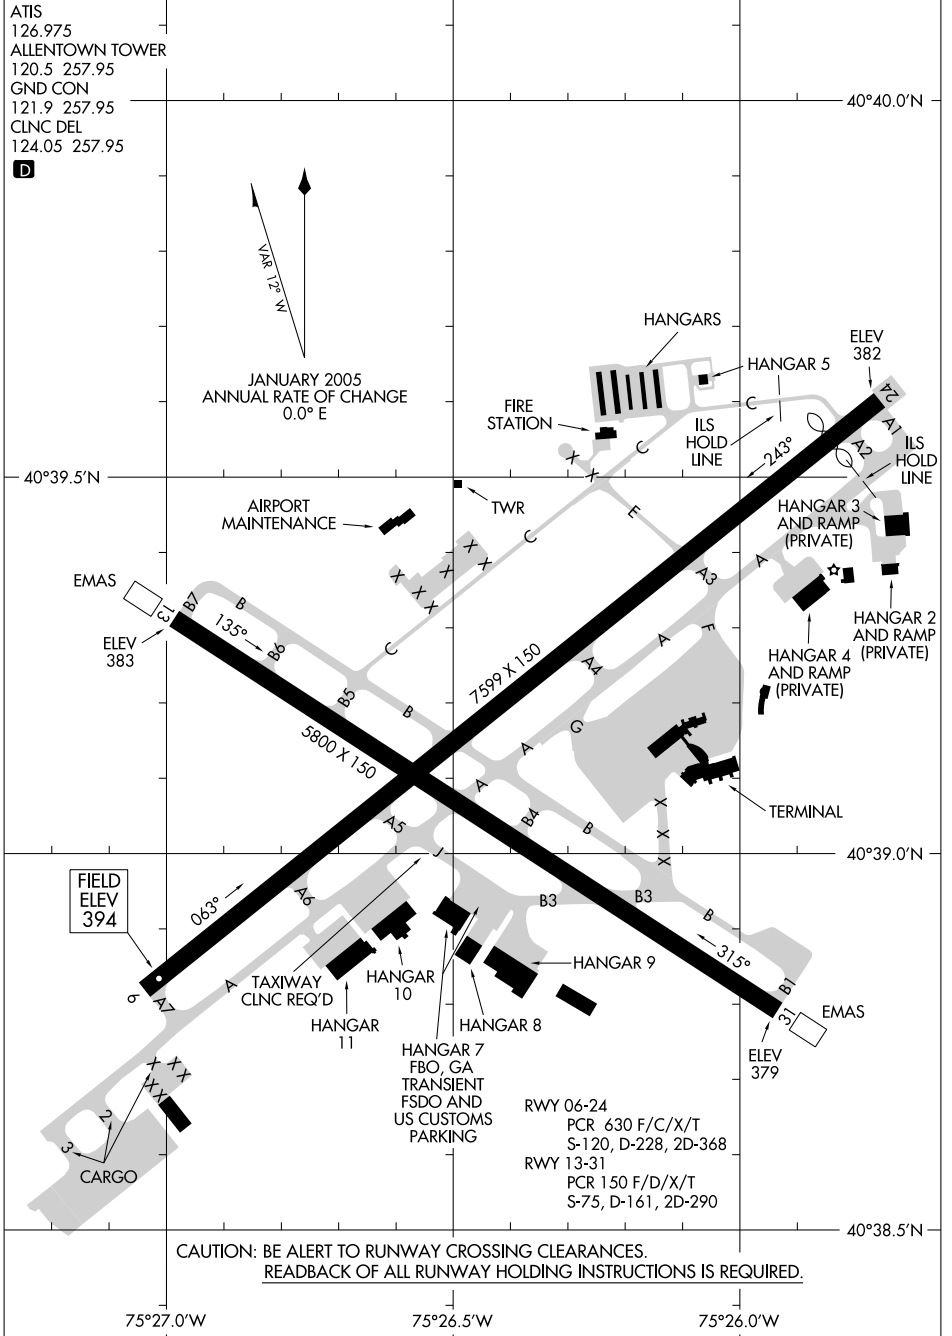

AIRPORT DIAGRAM

AL-15 (FAA)

LEHIGH VALLEY INTL (ABE)
ALLENTOWN, PENNSYLVANIA

NE-4, 14 MAY 2026 to 11 JUN 2026

NE-4, 14 MAY 2026 to 11 JUN 2026

AIRPORT DIAGRAM

ALLENTOWN, PENNSYLVANIA
LEHIGH VALLEY INTL (ABE)