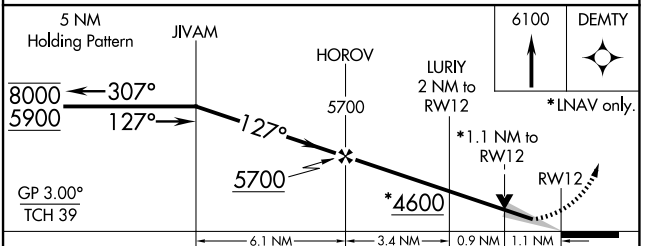

WAAS CH 61202 W12A	APP CRS 127°	Rwy Ldg 9203 TDZE 3930 Apt Elev 3931
--	------------------------	---

RNAV (GPS) RWY 12

ALLIANCE MUNI (AIA)

RNP APCH. ▲ For uncompensated Baro-VNAV systems, LNAV/VNAV NA below -22°C or above 54°C.	MISSED APPROACH: Climb to 6100 direct DEMTY and hold.	
ASOS 135.075	DENVER CENTER 127.95 338.2	UNICOM 123.0 (CTAF) 0

CATEGORY	A	B	C	D
LPV DA	4180-1 250 (300-1)			
LNAV/VNAV DA	4273-1¼ 343 (400-1¼)			
LNAV MDA	4320-1	390 (400-1)	4320-1½ 390 (400-1½)	4320-1¼ 390 (400-1¼)
CIRCLING	4460-1 529 (600-1)	4520-1 589 (600-1)	4580-1¾ 649 (700-1¾)	4640-2¼ 709 (800-2¼)