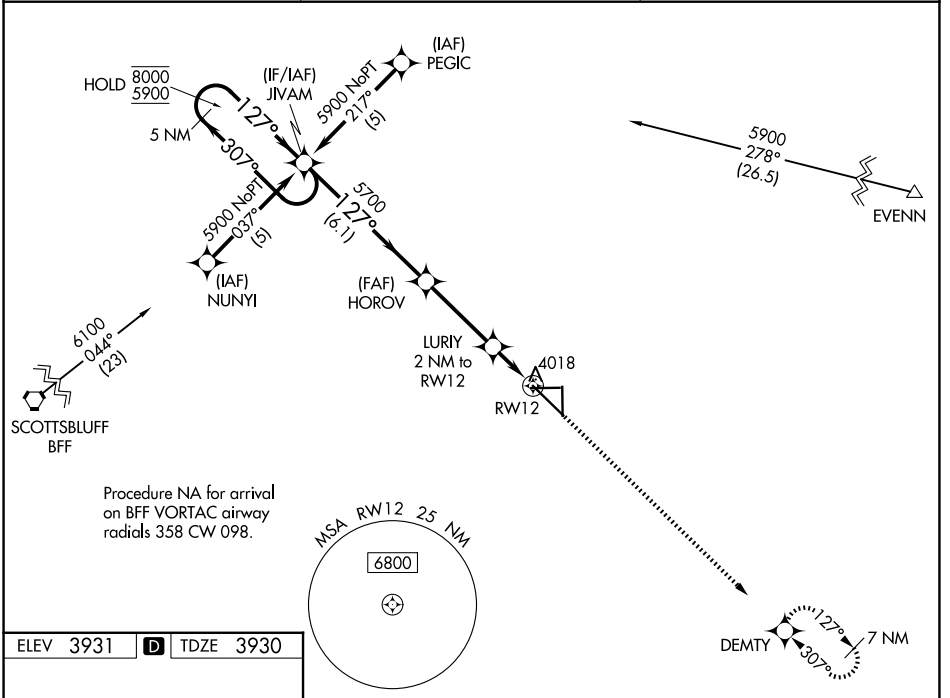

WAAS CH 61202 W12A	APP CRS 127°	Rwy Ldg 9203 TDZE 3930 Apt Elev 3931
--	------------------------	---

RNAV (GPS) RWY 12

ALLIANCE MUNI (AIA)

RNP APCH. ▲ For uncompensated Baro-VNAV systems, LNAV/VNAV NA below -22°C or above 54°C.	MISSED APPROACH: Climb to 6100 direct DEMTY and hold.	
ASOS 135.075	DENVER CENTER 127.95 338.2	UNICOM 123.0 (CTAF) 0

CATEGORY	A	B	C	D
LPV DA	4180-1 250 (300-1)			
LNAV/VNAV DA	4273-1¼ 343 (400-1¼)			
LNAV MDA	4320-1	390 (400-1)	4320-1½ 390 (400-1½)	4320-1¼ 390 (400-1¼)
CIRCLING	4460-1 529 (600-1)	4520-1 589 (600-1)	4580-1¾ 649 (700-1¾)	4640-2¼ 709 (800-2¼)

NC-2, 14 MAY 2026 to 11 JUN 2026

NC-2, 14 MAY 2026 to 11 JUN 2026