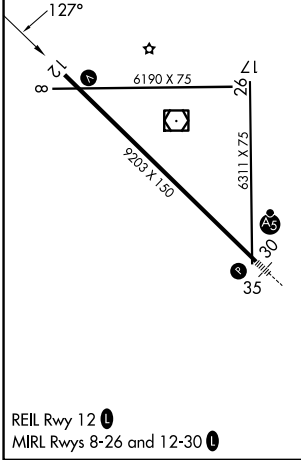

WAAS CH 61202 W12A	APP CRS 127°	Rwy Ldg 9203 TDZE 3930 Apt Elev 3931
--	------------------------	---

RNAV (GPS) RWY 12

ALLIANCE MUNI (AIA)

RNP APCH. ▲ For uncompensated Baro-VNAV systems, LNAV/VNAV NA below -22°C or above 54°C.	MISSED APPROACH: Climb to 6100 direct DEMTY and hold.	
ASOS 135.075	DENVER CENTER 127.95 338.2	UNICOM 123.0 (CTAF) 0

CATEGORY	A	B	C	D
LPV DA	4180-1 250 (300-1)			
LNAV/VNAV DA	4273-1¼ 343 (400-1¼)			
LNAV MDA	4320-1	390 (400-1)	4320-1½ 390 (400-1½)	4320-1¼ 390 (400-1¼)
CIRCLING	4460-1 529 (600-1)	4520-1 589 (600-1)	4580-1¾ 649 (700-1¾)	4640-2¼ 709 (800-2¼)