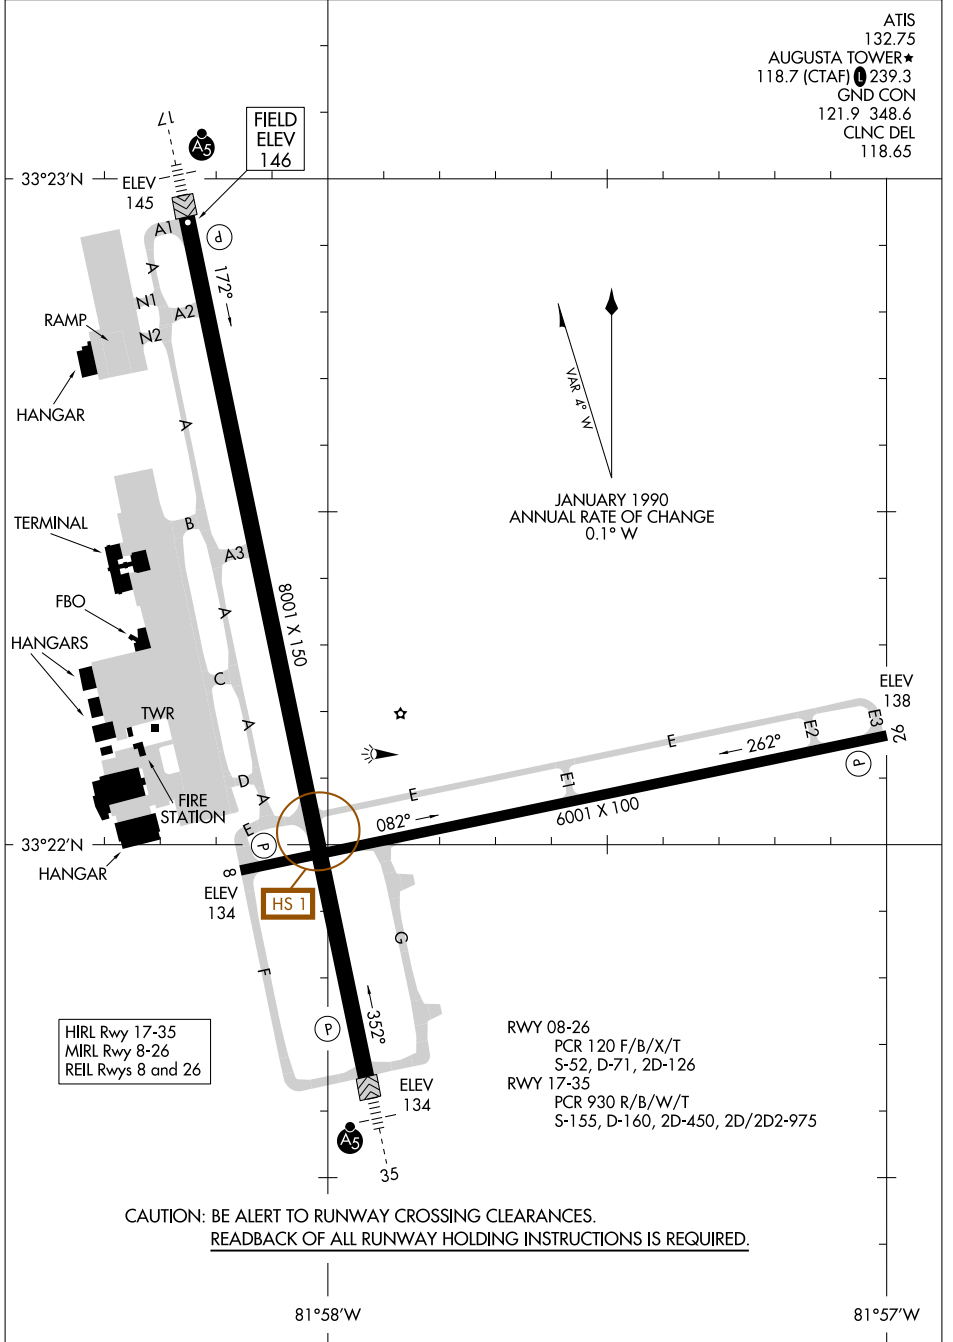

# AIRPORT DIAGRAM

AL-27 (FAA)

AUGUSTA RGNL AT BUSH FLD (AGS)  
AUGUSTA, GEORGIA

ATIS 132.75  
 AUGUSTA TOWER ★ 118.7 (CTAF) 239.3  
 GND CON 121.9 348.6  
 CLNC DEL 118.65

SE-4, 14 MAY 2026 to 11 JUN 2026

SE-4, 14 MAY 2026 to 11 JUN 2026

HIRL Rwy 17-35  
 MIRL Rwy 8-26  
 REIL Rwys 8 and 26

RWY 08-26  
 PCR 120 F/B/X/T  
 S-52, D-71, 2D-126  
 RWY 17-35  
 PCR 930 R/B/W/T  
 S-155, D-160, 2D-450, 2D/2D2-975

CAUTION: BE ALERT TO RUNWAY CROSSING CLEARANCES.  
READBACK OF ALL RUNWAY HOLDING INSTRUCTIONS IS REQUIRED.