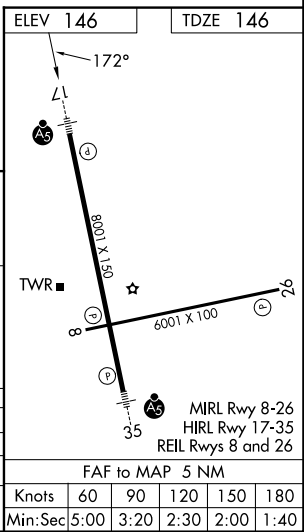

LOC I-MZX 111.75	APP CRS 172°	Rwy Ldg TDZE Apt Elev	8001 146 146
----------------------------	------------------------	-----------------------------	---

ILS or LOC RWY 17

AUGUSTA RGNL AT BUSH FLD (AGS)

ADF required for LOC only.

MALSR

MISSED APPROACH: Climb to 3000 on heading 180° and IRQ VORTAC R-164 to SHELY INT and hold.

ATIS 132.75	AUGUSTA APP CON* 126.8 270.3	AUGUSTA TOWER* 118.7 (CTAF) 239.3	GND CON 121.9 348.6	UNICOM 122.95
-----------------------	--	---	-------------------------------	-------------------------

CATEGORY	A	B	C	D
S-ILS 17		351/24	205 (300-1/2)	
S-LOC 17	640/24	494 (500-1/2)	640/50	494 (500-1)
CIRCLING	780-1	634 (700-1)	780-1 3/4 634 (700-1 3/4)	940-2 1/2 794 (800-2 1/2)

SE-4, 14 MAY 2026 to 11 JUN 2026