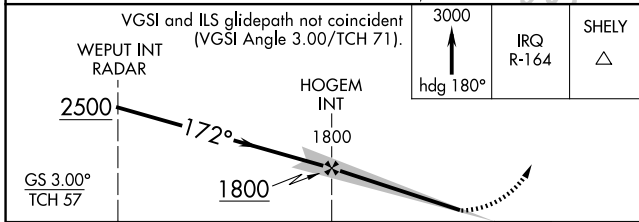

LOC I-MZX 111.75	APP CRS 172°	Rwy Ldg TDZE Apt Elev	8001 146 146
----------------------------	------------------------	-----------------------------	---

ILS or LOC RWY 17

AUGUSTA RGNL AT BUSH FLD (AGS)

ADF required for LOC only.

MALSR

MISSED APPROACH: Climb to 3000 on heading 180° and IRQ VORTAC R-164 to SHELY INT and hold.

ATIS 132.75	AUGUSTA APP CON* 126.8 270.3	AUGUSTA TOWER* 118.7 (CTAF) 239.3	GND CON 121.9 348.6	UNICOM 122.95
-----------------------	--	---	-------------------------------	-------------------------

CATEGORY	A	B	C	D
S-ILS 17		351/24	205 (300-1/2)	
S-LOC 17	640/24	494 (500-1/2)	640/50	494 (500-1)
CIRCLING	780-1	634 (700-1)	780-1 3/4 634 (700-1 3/4)	940-2 1/2 794 (800-2 1/2)

SE-4, 14 MAY 2026 to 11 JUN 2026