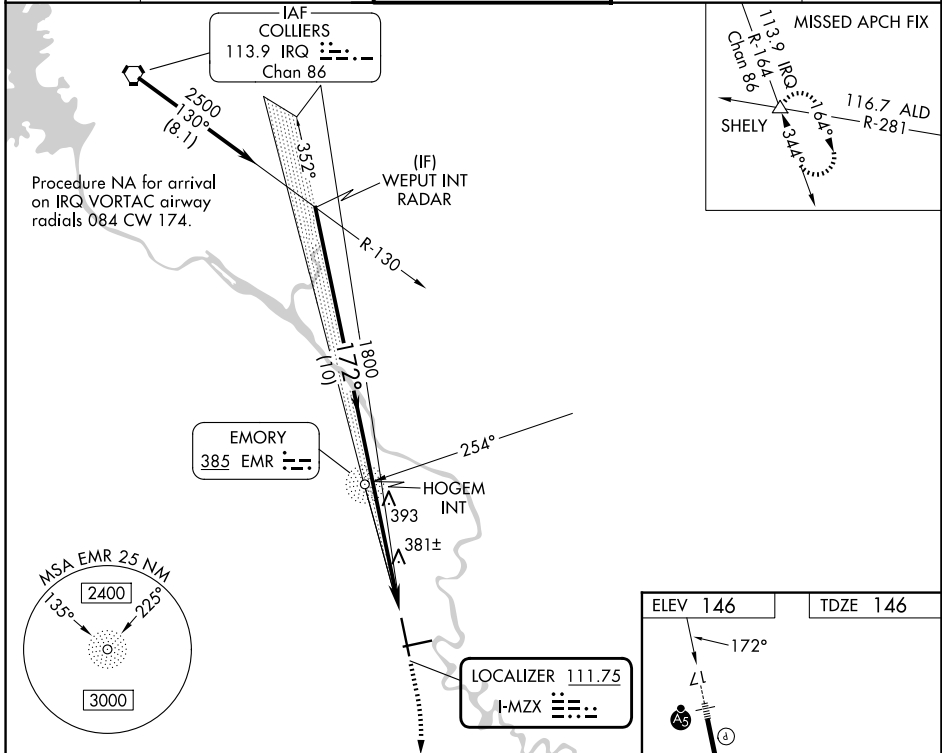

LOC I-MZX 111.75	APP CRS 172°	Rwy Ldg TDZE Apt Elev	8001 146 146
----------------------------	------------------------	-----------------------------	---

ILS or LOC RWY 17

AUGUSTA RGNL AT BUSH FLD (AGS)

ADF required for LOC only.

MALSR

MISSED APPROACH: Climb to 3000 on heading 180° and IRQ VORTAC R-164 to SHELY INT and hold.

ATIS 132.75	AUGUSTA APP CON* 126.8 270.3	AUGUSTA TOWER* 118.7 (CTAF) 239.3	GND CON 121.9 348.6	UNICOM 122.95
-----------------------	--	---	-------------------------------	-------------------------

CATEGORY	A	B	C	D
S-ILS 17		351/24	205 (300-1/2)	
S-LOC 17	640/24	494 (500-1/2)	640/50	494 (500-1)
CIRCLING	780-1	634 (700-1)	780-1 3/4 634 (700-1 3/4)	940-2 1/2 794 (800-2 1/2)

SE-4, 14 MAY 2026 to 11 JUN 2026

SE-4, 14 MAY 2026 to 11 JUN 2026