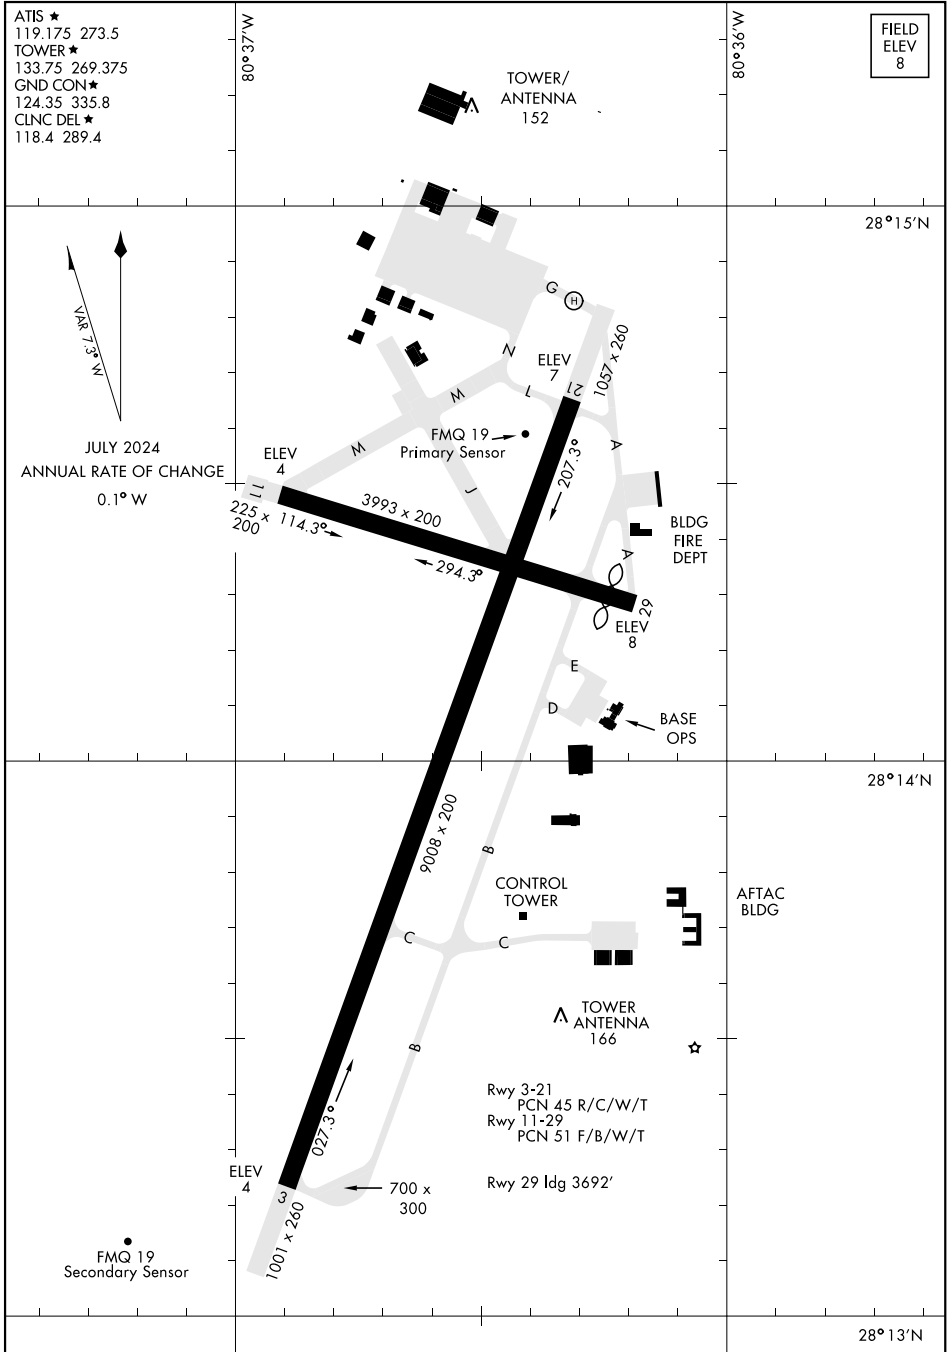

AIRPORT DIAGRAM

[USAF]

PATRICK SFB (KCOF)

COCOA BEACH, FLORIDA

SE-3, 14 MAY 2026 to 11 JUN 2026

SE-3, 14 MAY 2026 to 11 JUN 2026

AIRPORT DIAGRAM

COCOA BEACH, FLORIDA