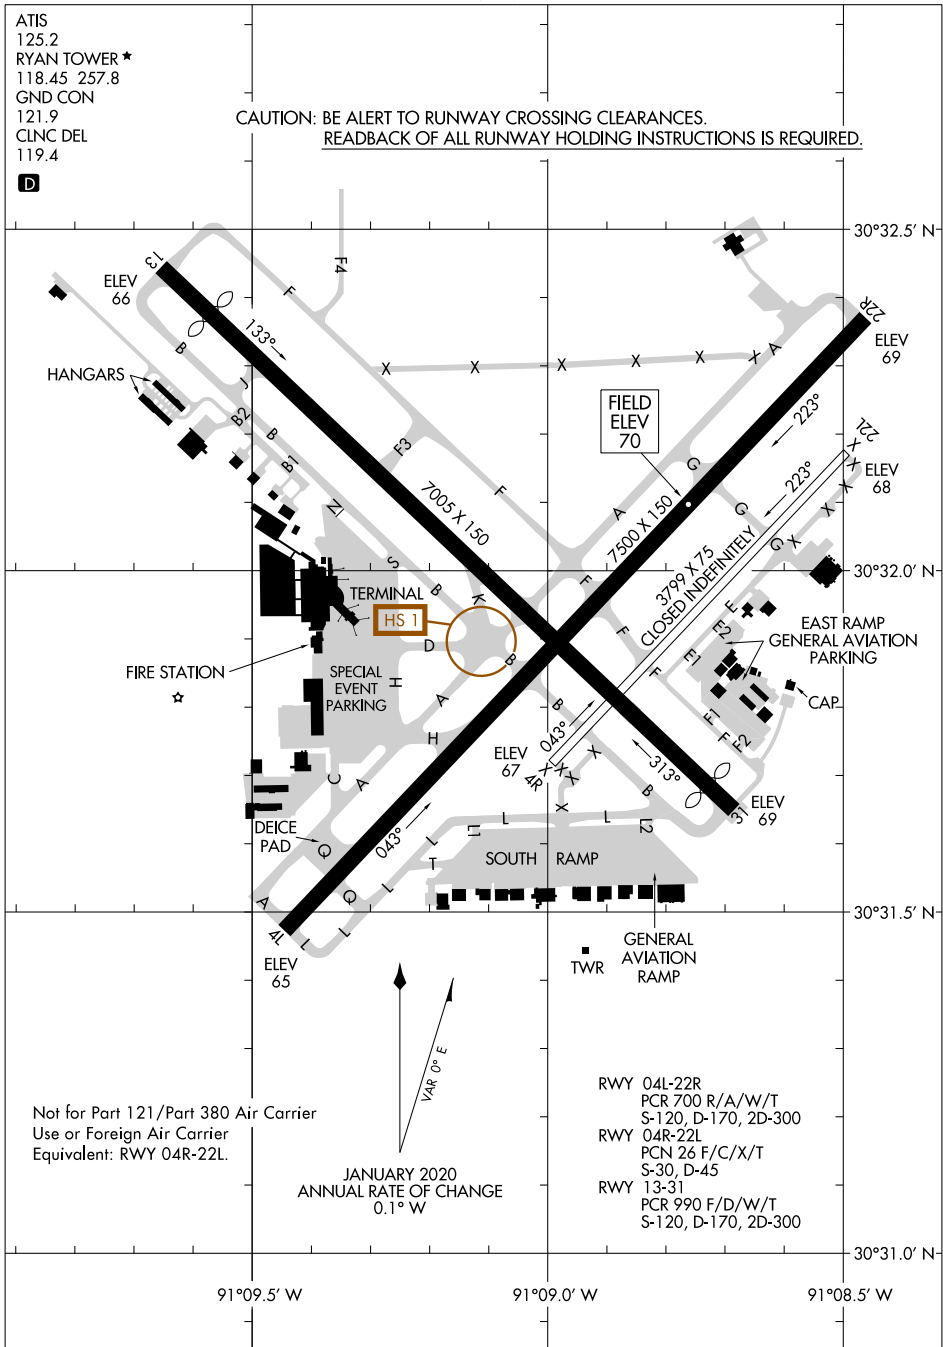

AIRPORT DIAGRAM

BATON ROUGE METRO, RYAN FLD (BTR)
BATON ROUGE, LOUISIANA

AL-40 (FAA)

ATIS
125.2
RYAN TOWER ★
118.45 257.8
GND CON
121.9
CLNC DEL
119.4

CAUTION: BE ALERT TO RUNWAY CROSSING CLEARANCES.
READBCK OF ALL RUNWAY HOLDING INSTRUCTIONS IS REQUIRED.

D

SC-4, 14 MAY 2026 to 11 JUN 2026

SC-4, 14 MAY 2026 to 11 JUN 2026

AIRPORT DIAGRAM

BATON ROUGE, LOUISIANA
BATON ROUGE METRO, RYAN FLD (BTR)