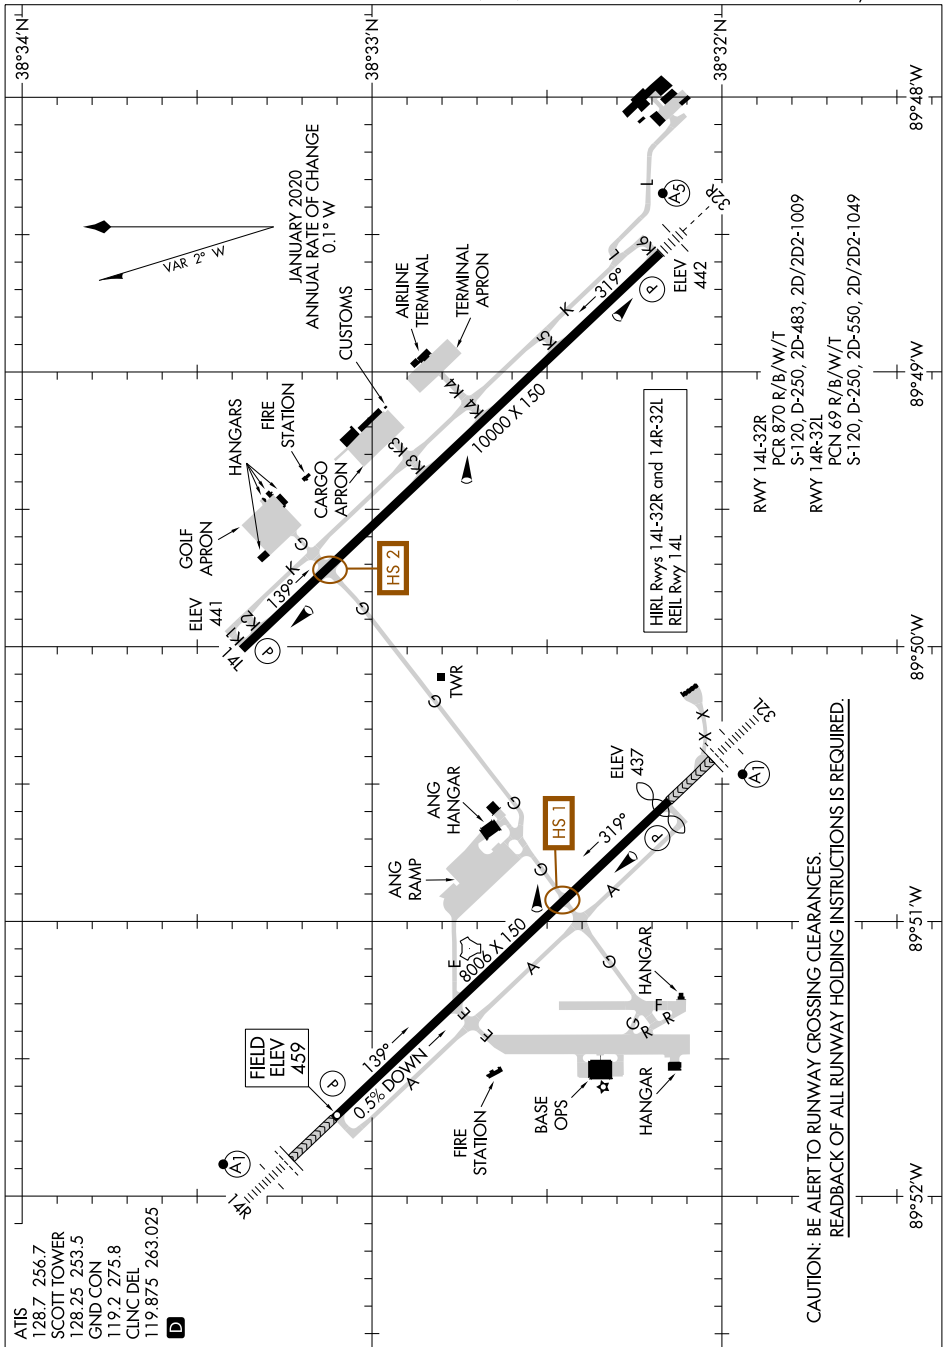

AIRPORT DIAGRAM

SCOTT AFB/MIDAMERICA ST LOUIS (BLV)
BELLEVILLE, ILLINOIS

AL-46 (FAA)

EC-3, 14 MAY 2026 to 11 JUN 2026

ATIS 128.7 256.7
 SCOTT TOWER 128.25 253.5
 GND CON 119.2 275.8
 CLNC DEL 119.875 263.025
 D

RWY 14L-32R
 PCR 870 R/B/W/T
 S-120, D-250, 2D-483, 2D/2D2-1009
 RWY 14R-32L
 PCN 69 R/B/W/T
 S-120, D-250, 2D-550, 2D/2D2-1049

HIRL Rwys 14L-32R and 14R-32L
 REIL Rwy 14L

FIELD
 ELEV
 459

HS 1

HS 2

AIRPORT DIAGRAM

BELLEVILLE, ILLINOIS
SCOTT AFB/MIDAMERICA ST LOUIS (BLV)

EC-3, 14 MAY 2026 to 11 JUN 2026