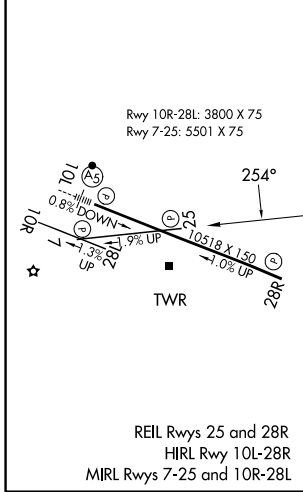

WAAS CH 78028 W25A	APP CRS 254°	Rwy Ldg TDZE Apt Elev	5501 3586 3662
--	------------------------	-----------------------------	---

RNAV (GPS) RWY 25

BILLINGS LOGAN INTL (BIL)

RNP APCH - GPS.		MISSED APPROACH: Climb to 6000 direct OLOLE and on track 300° to OXIVY and hold.	
<p>⚠ For uncompensated Baro-VNAV systems, LNAV/VNAV NA below -25°C or above 54°C.</p>			
ATIS 126.3	BILLINGS APP CON 120.5 284.6	BILLINGS TOWER 127.2 257.8	GND CON 121.9

NW-1, 14 MAY 2026 to 11 JUN 2026

NW-1, 14 MAY 2026 to 11 JUN 2026

ELEV 3662	D	TDZE 3586
-----------	----------	-----------

CATEGORY	A	B	C	D
LPV DA		3836- ³ / ₄	250 (200- ³ / ₄)	
LNAV/VNAV DA		3920-1	334 (300-1)	
LNAV MDA		3960-1	374 (300-1)	
CIRCLING	4160-1	498 (500-1)	4180-1 ¹ / ₂ 518 (600-1 ¹ / ₂)	4580-3 918 (1000-3)