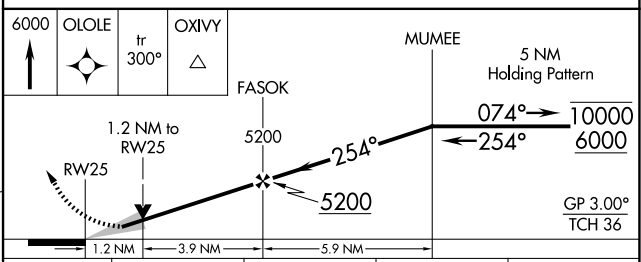

WAAS CH 78028 W25A	APP CRS 254°	Rwy Ldg TDZE Apt Elev	5501 3586 3662
--	------------------------	-----------------------------	---

RNAV (GPS) RWY 25

BILLINGS LOGAN INTL (BIL)

RNP APCH - GPS.		MISSED APPROACH: Climb to 6000 direct OLOLE and on track 300° to OXIVY and hold.	
<p>⚠ For uncompensated Baro-VNAV systems, LNAV/VNAV NA below -25°C or above 54°C.</p>			
ATIS 126.3	BILLINGS APP CON 120.5 284.6	BILLINGS TOWER 127.2 257.8	GND CON 121.9

NW-1, 14 MAY 2026 to 11 JUN 2026

NW-1, 14 MAY 2026 to 11 JUN 2026

ELEV 3662	D	TDZE 3586
-----------	----------	-----------

CATEGORY	A	B	C	D
LPV DA		3836- ³ / ₄	250 (200- ³ / ₄)	
LNAV/VNAV DA		3920-1	334 (300-1)	
LNAV MDA		3960-1	374 (300-1)	
CIRCLING	4160-1	498 (500-1)	4180-1 ¹ / ₂ 518 (600-1 ¹ / ₂)	4580-3 918 (1000-3)