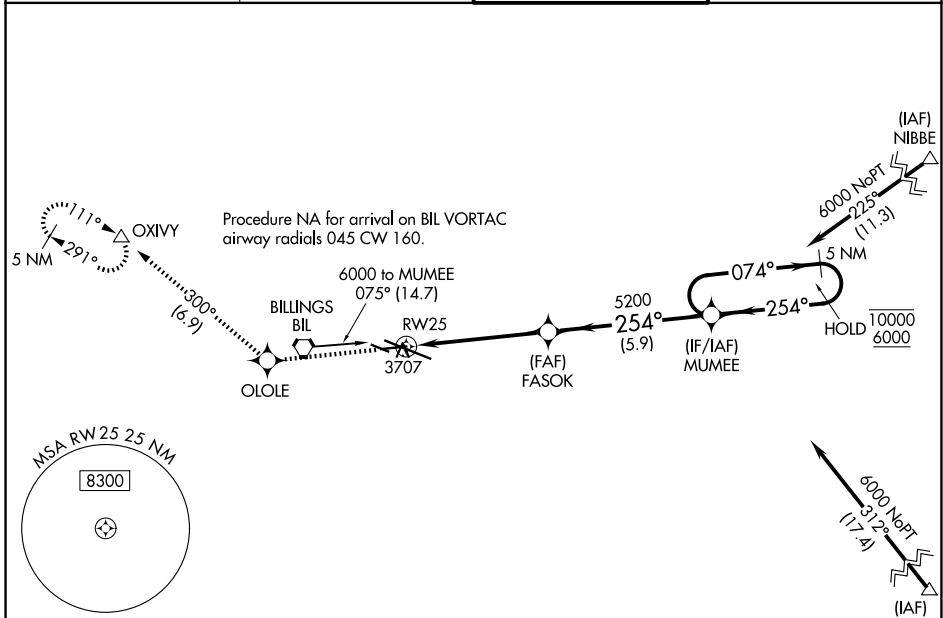

WAAS CH 78028 W25A	APP CRS 254°	Rwy Ldg TDZE Apt Elev	5501 3586 3662
--	------------------------	-----------------------------	---

RNAV (GPS) RWY 25

BILLINGS LOGAN INTL (BIL)

RNP APCH - GPS.		MISSED APPROACH: Climb to 6000 direct OLOLE and on track 300° to OXIVY and hold.	
<p>⚠ For uncompensated Baro-VNAV systems, LNAV/VNAV NA below -25°C or above 54°C.</p>			
ATIS 126.3	BILLINGS APP CON 120.5 284.6	BILLINGS TOWER 127.2 257.8	GND CON 121.9

NW-1, 14 MAY 2026 to 11 JUN 2026

NW-1, 14 MAY 2026 to 11 JUN 2026

ELEV 3662	D	TDZE 3586
-----------	----------	-----------

CATEGORY	A	B	C	D
LPV DA		3836- ³ / ₄	250 (200- ³ / ₄)	
LNAV/VNAV DA		3920-1	334 (300-1)	
LNAV MDA		3960-1	374 (300-1)	
CIRCLING	4160-1	498 (500-1)	4180-1 ¹ / ₂ 518 (600-1 ¹ / ₂)	4580-3 918 (1000-3)