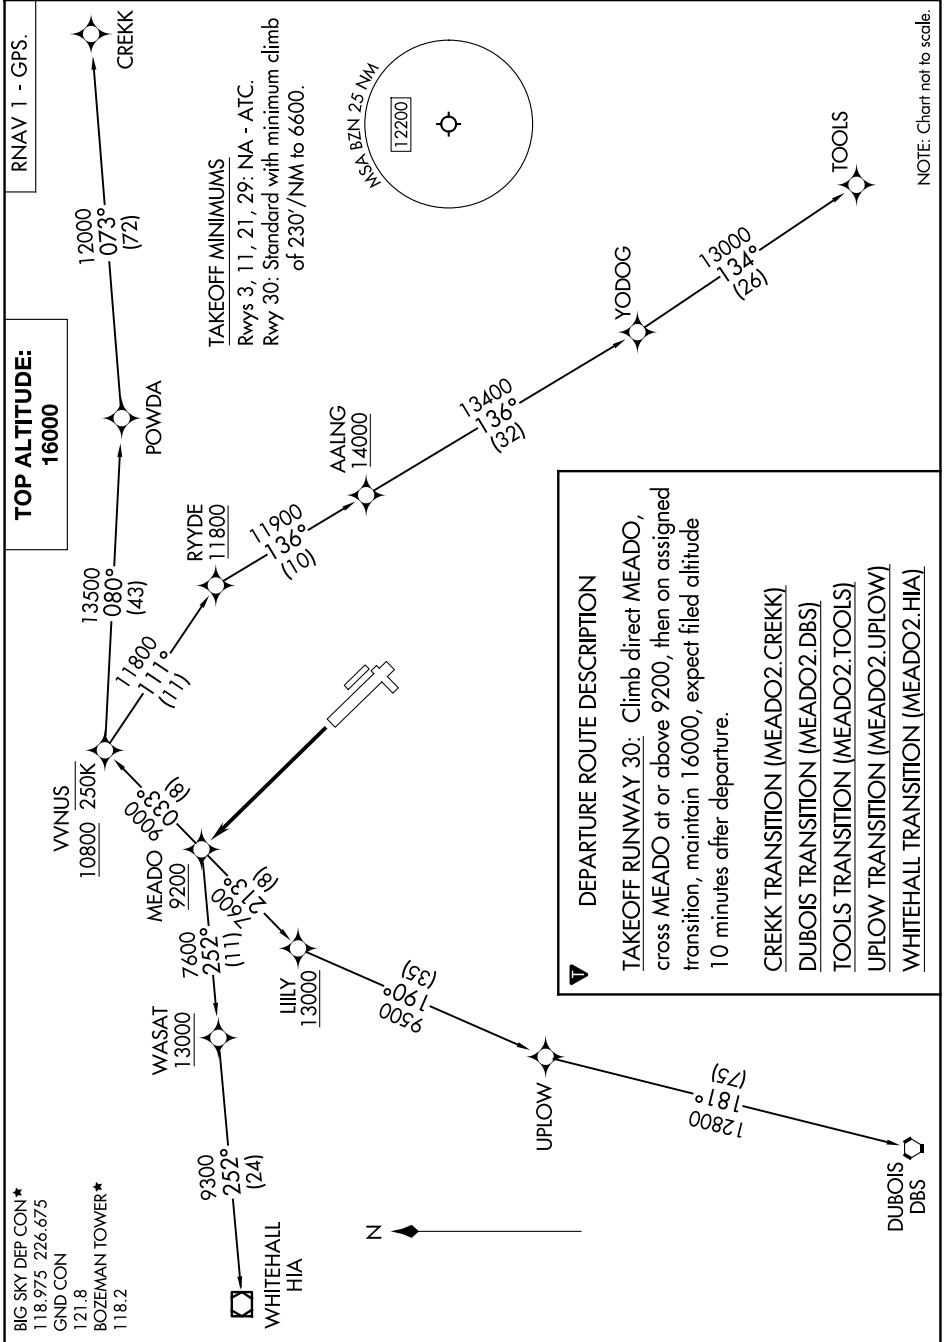

(MEADO2.MEADO) 26022

# MEADO TWO DEPARTURE (RNAV)

AL-59 (FAA)

BOZEMAN YELLOWSTONE INTL (BZN)

BOZEMAN, MONTANA

NW-1, 14 MAY 2026 to 11 JUN 2026

# MEADO TWO DEPARTURE (RNAV)

(MEADO2.MEADO) 26DEC24

BOZEMAN, MONTANA

BOZEMAN YELLOWSTONE INTL (BZN)

NW-1, 14 MAY 2026 to 11 JUN 2026