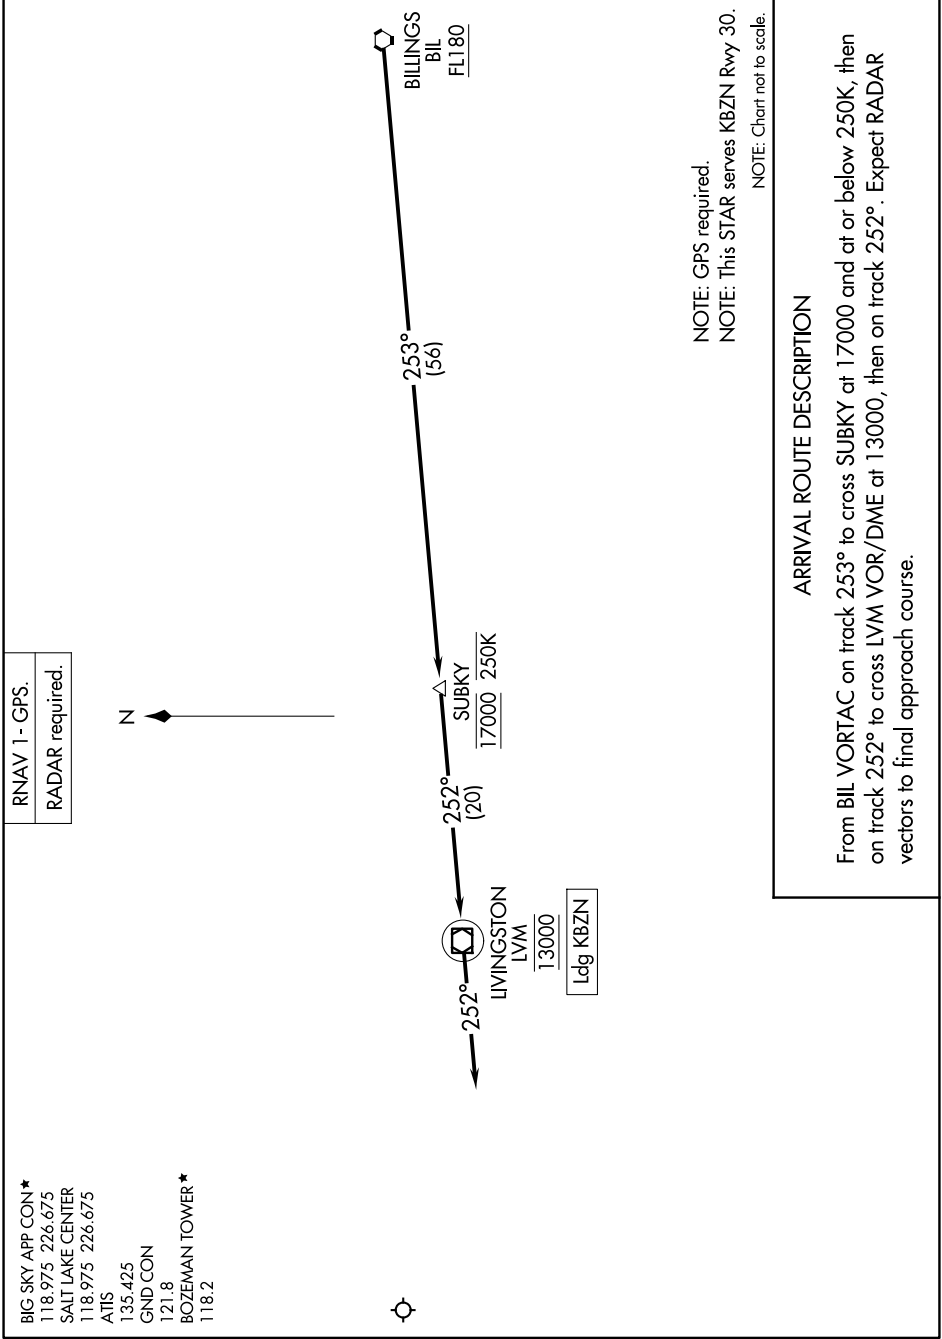

SUBKY ONE ARRIVAL (RNAV)

AL-59 (FAA)

BOZEMAN YELLOWSTONE INTL (BZN)

BOZEMAN, MONTANA

NW-1, 14 MAY 2026 to 11 JUN 2026

BIG SKY APP CON ★
 118.975 226.675
 SALT LAKE CENTER
 118.975 226.675
 ATIS
 135.425
 GND CON
 121.8
 BOZEMAN TOWER ★
 118.2

NOTE: GPS required.
 NOTE: This STAR serves KBZN Rwy 30.
 NOTE: Chart not to scale.

ARRIVAL ROUTE DESCRIPTION

From BIL VORTAC on track 253° to cross SUBKY at 17000 and at or below 250K, then on track 252° to cross LVM VOR/DME at 13000, then on track 252°. Expect RADAR vectors to final approach course.

NW-1, 14 MAY 2026 to 11 JUN 2026

SUBKY ONE ARRIVAL (RNAV)