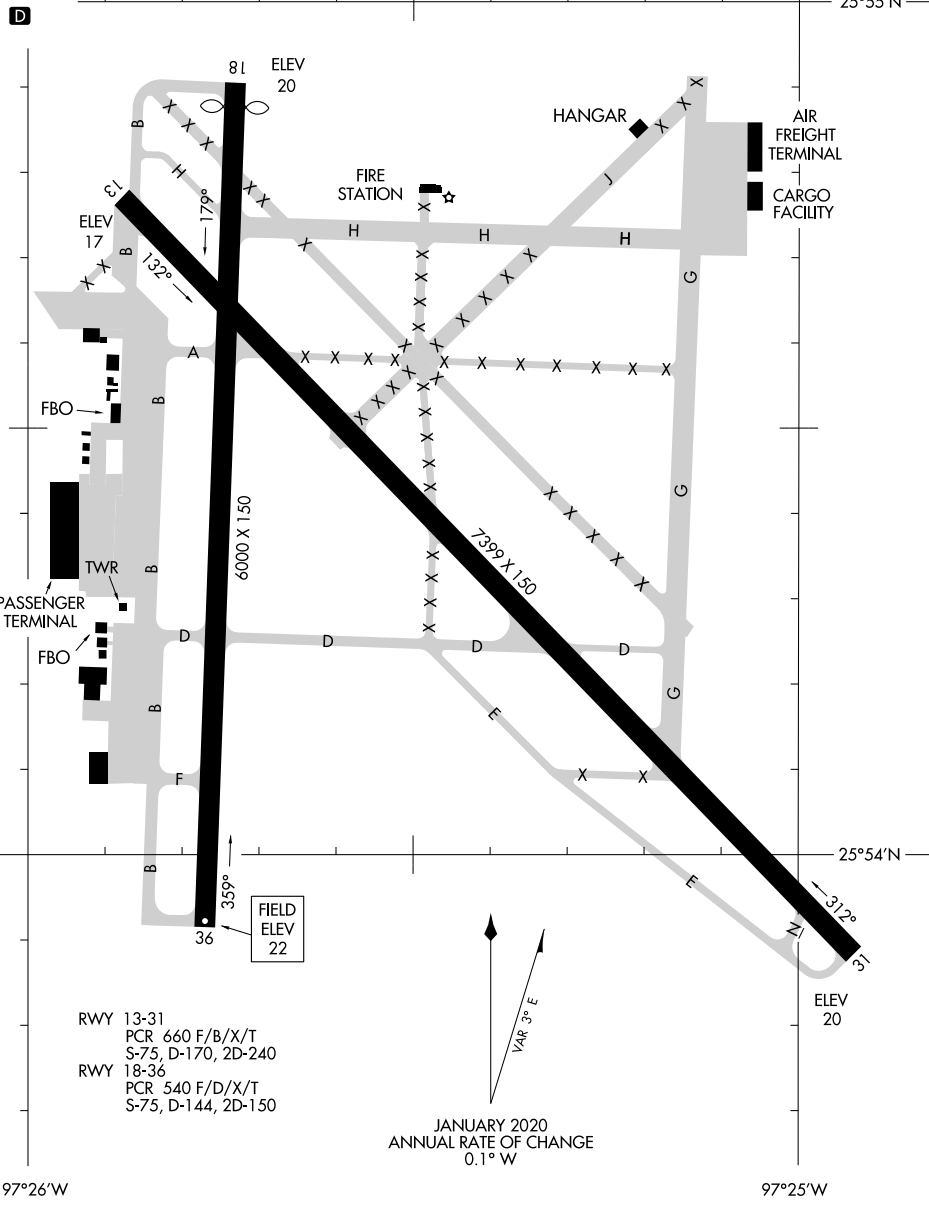

AIRPORT DIAGRAM

BROWNSVILLE/SOUTH PADRE ISLAND INTL (BRO)
AL-61 (FAA)
BROWNSVILLE, TEXAS

ATIS
128.55
BROWNSVILLE TOWER ★
118.9 239.3
GND CON
121.9

CAUTION: BE ALERT TO RUNWAY CROSSING CLEARANCES.
READBCK OF ALL RUNWAY HOLDING INSTRUCTIONS IS REQUIRED.

SC-3, 14 MAY 2026 to 11 JUN 2026

SC-3, 14 MAY 2026 to 11 JUN 2026

AIRPORT DIAGRAM

BROWNSVILLE, TEXAS
BROWNSVILLE/SOUTH PADRE ISLAND INTL (BRO)