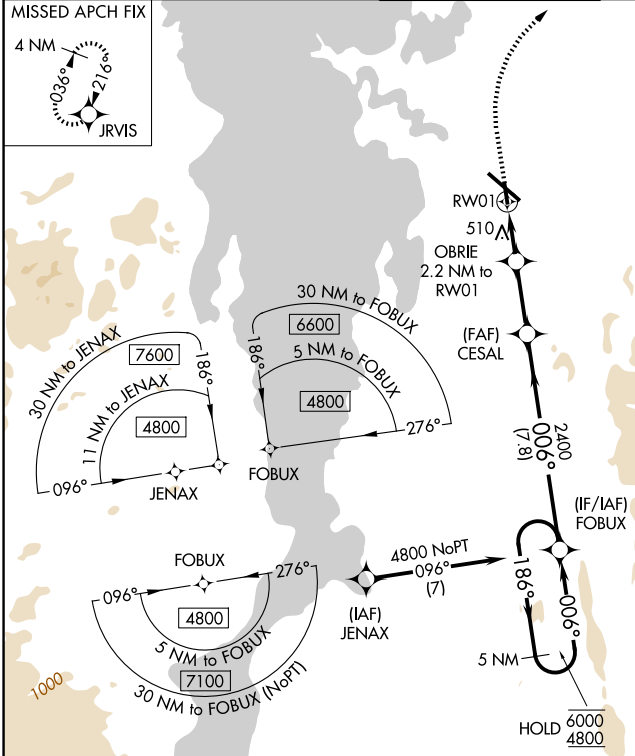

WAAS CH 58044 W01A	APP CRS 006°	Rwy Ldg TDZE Apt Elev	3386 334 335
--	------------------------	-----------------------------	---

RNAV (GPS) RWY 1

PATRICK LEAHY BURLINGTON INTL (BTV)

RNP APCH - GPS.
 ▽
 -9°C Rwy 1 helicopter visibility reduction below 3/4 SM NA.

MISSED APPROACH: Climb to 900 then climbing right turn to 3500 direct JRVIS and hold, continue climb-in-hold to 3500.

ATIS 123.8 269.9	BURLINGTON APP CON * 121.1 278.8	BURLINGTON TOWER * 118.3 (CTAF) 257.8	GND CON 126.3 348.6	UNICOM 122.95
----------------------------	--	---	-------------------------------	-------------------------

CATEGORY	A	B	C	D
LPV DA	661-1	327 (400-1)		NA
LNAV MDA	760-1	426 (500-1)		NA
CIRCLING	840-1 505 (600-1)	860-1 525 (600-1)		NA

NE-1, 14 MAY 2026 to 11 JUN 2026

NE-1, 14 MAY 2026 to 11 JUN 2026