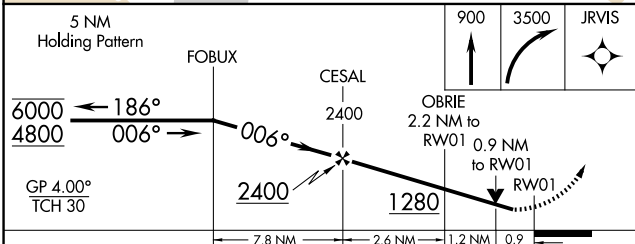

WAAS CH 58044 W01A	APP CRS 006°	Rwy Ldg TDZE Apt Elev	3386 334 335
--	------------------------	-----------------------------	---

RNAV (GPS) RWY 1

PATRICK LEAHY BURLINGTON INTL (BTV)

RNP APCH - GPS.
 ▽
 -9°C Rwy 1 helicopter visibility reduction below 3/4 SM NA.

MISSED APPROACH: Climb to 900 then climbing right turn to 3500 direct JRVIS and hold, continue climb-in-hold to 3500.

ATIS 123.8 269.9	BURLINGTON APP CON * 121.1 278.8	BURLINGTON TOWER * 118.3 (CTAF) 257.8	GND CON 126.3 348.6	UNICOM 122.95
----------------------------	--	---	-------------------------------	-------------------------