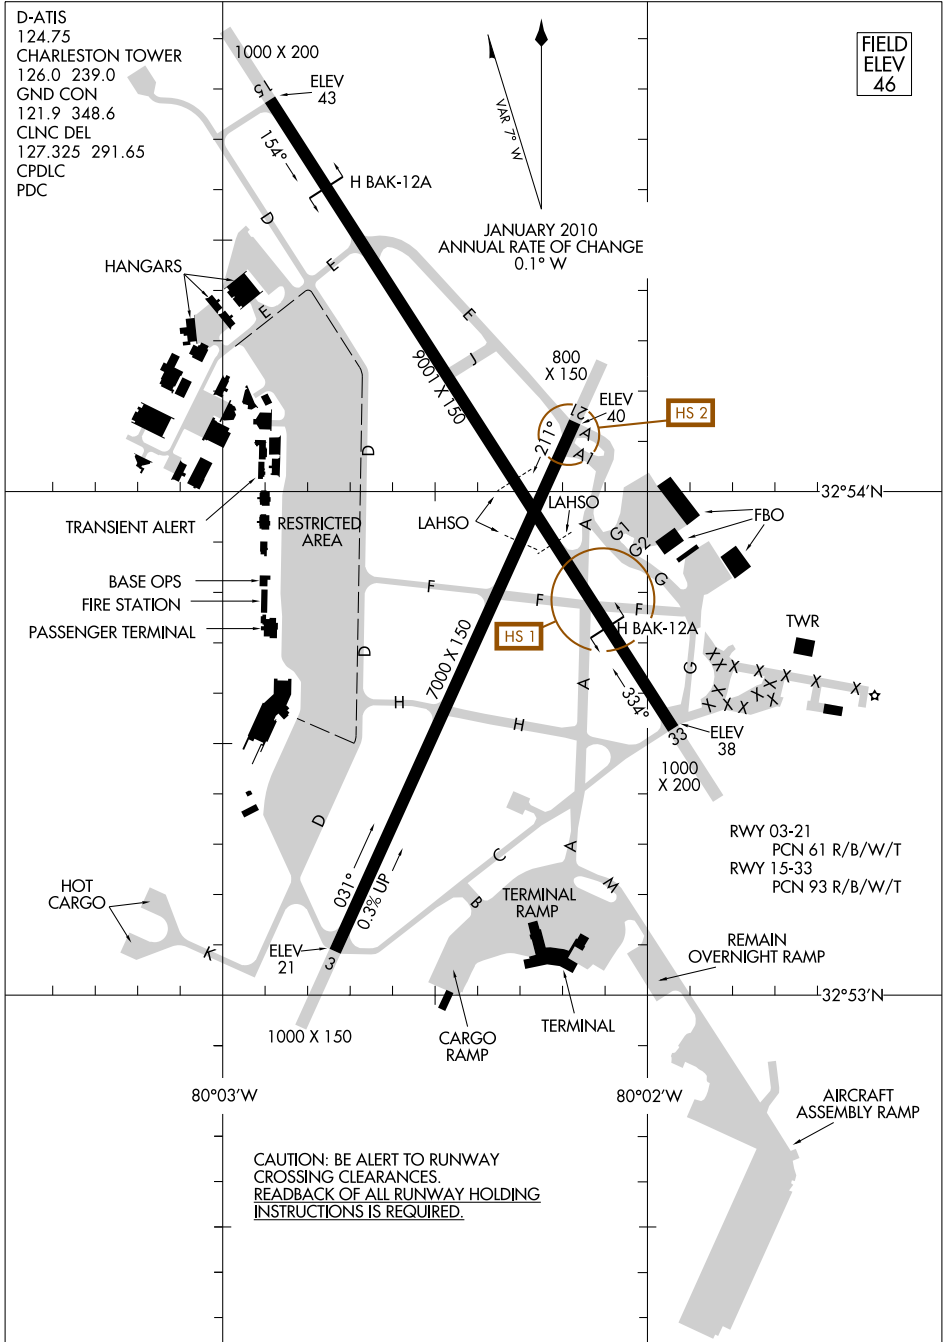

AIRPORT DIAGRAM

CHARLESTON AFB/INTL (CHS)
CHARLESTON, SOUTH CAROLINA

AL-76 (FAA)

SE-2, 14 MAY 2026 to 11 JUN 2026

SE-2, 14 MAY 2026 to 11 JUN 2026

AIRPORT DIAGRAM

CHARLESTON, SOUTH CAROLINA
CHARLESTON AFB/INTL (CHS)