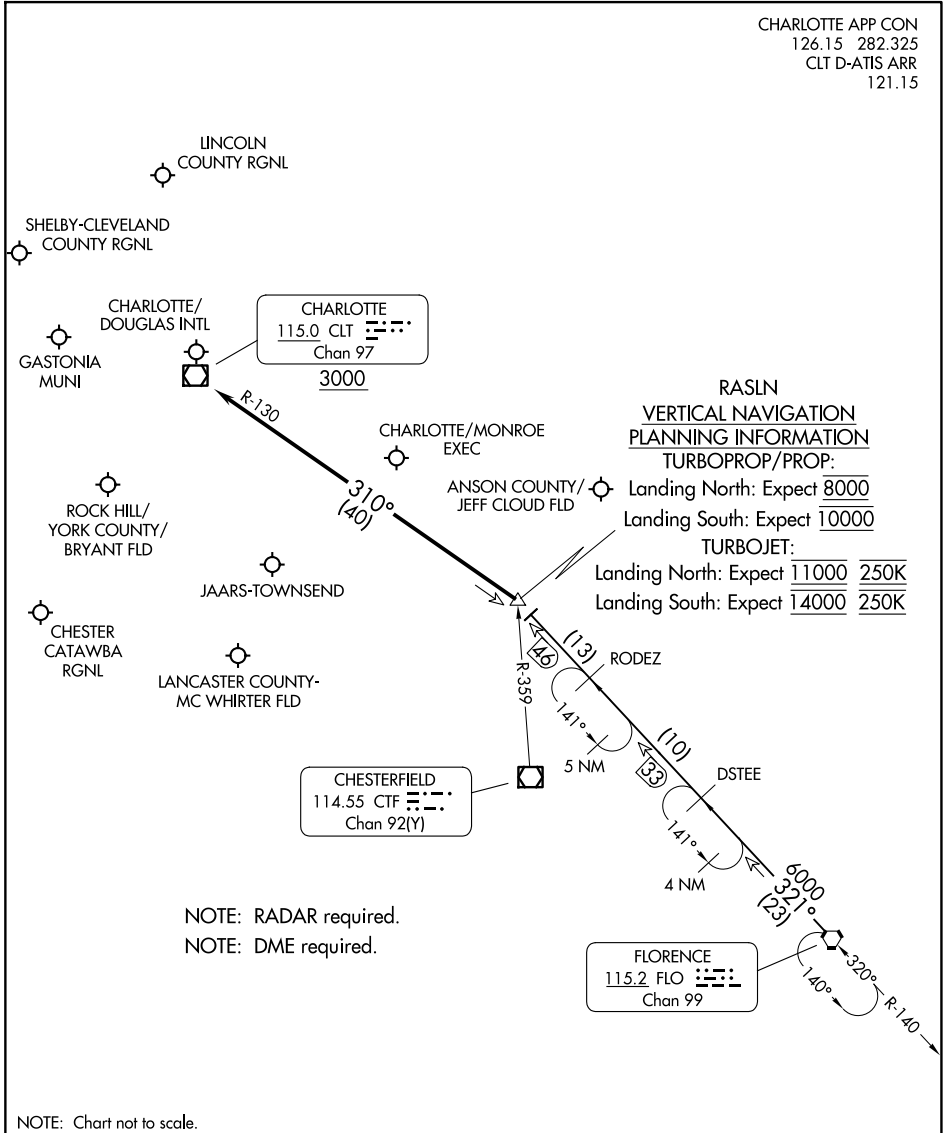

# RASLN THREE ARRIVAL

CHARLOTTE, NORTH CAROLINA

CHARLOTTE APP CON  
126.15 282.325  
CLT D-ATIS ARR  
121.15

SE-2, 14 MAY 2026 to 11 JUN 2026

SE-2, 14 MAY 2026 to 11 JUN 2026

NOTE: Chart not to scale.

## ARRIVAL ROUTE DESCRIPTION

FLORENCE TRANSITION (FLO.RASLN3): From over FLO VORTAC on FLO R-321 to RASLN INT. Thence . . . .

. . . . from RASLN on CLT R-130 to cross CLT VOR/DME at or above 3000. Expect RADAR vectors to destination airport or final approach course prior to CLT VOR/DME.

# RASLN THREE ARRIVAL

CHARLOTTE, NORTH CAROLINA