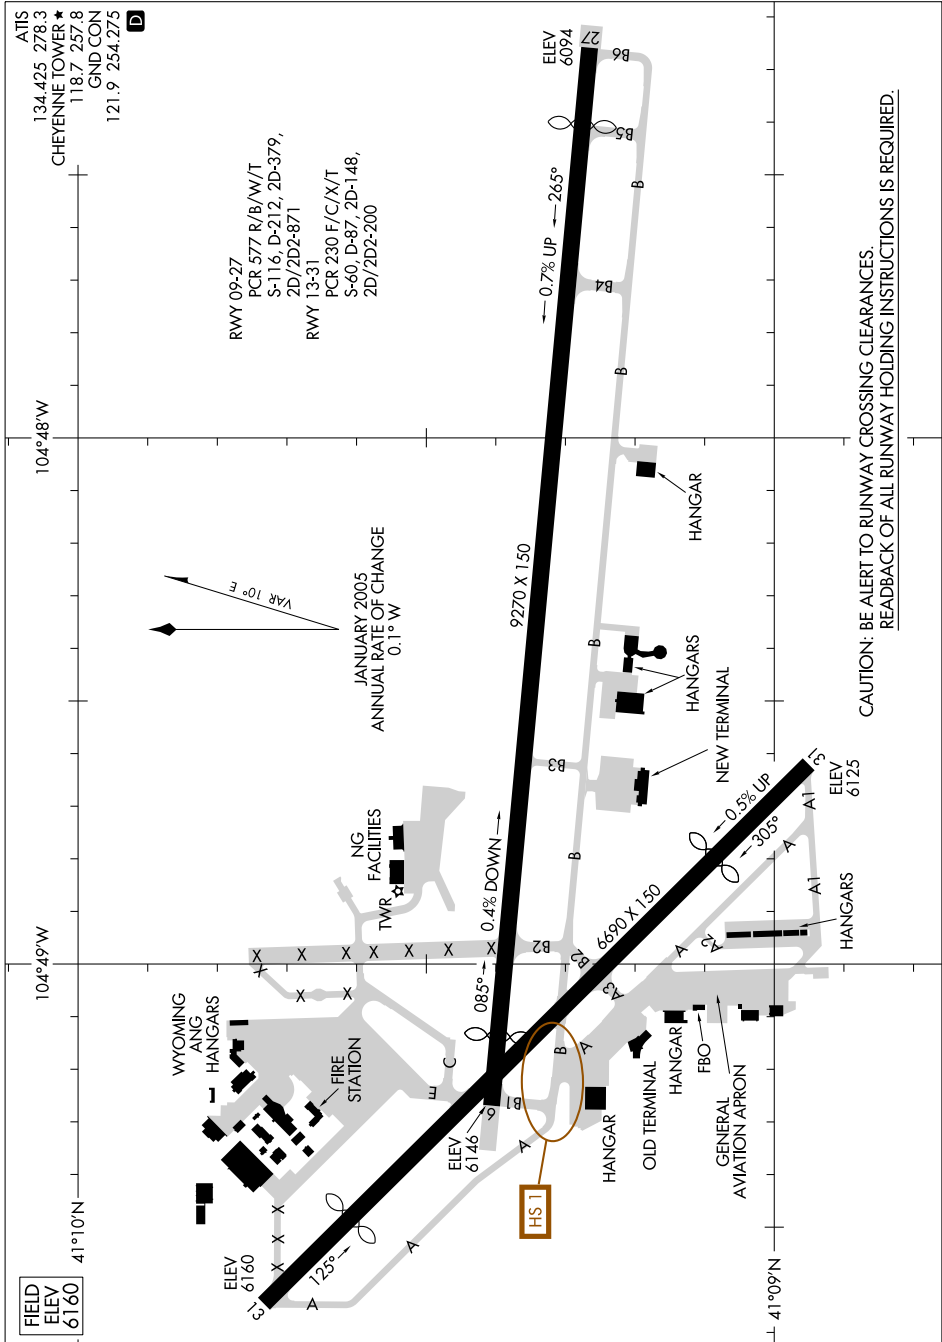

AIRPORT DIAGRAM

CHEYENNE RGNL/JERRY OLSON FLD (CYS)

AL-80 (FAA)

CHEYENNE, WYOMING

NW-1, 14 MAY 2026 to 11 JUN 2026

NW-1, 14 MAY 2026 to 11 JUN 2026

AIRPORT DIAGRAM

CHEYENNE, WYOMING
CHEYENNE RGNL/JERRY OLSON FLD (CYS)