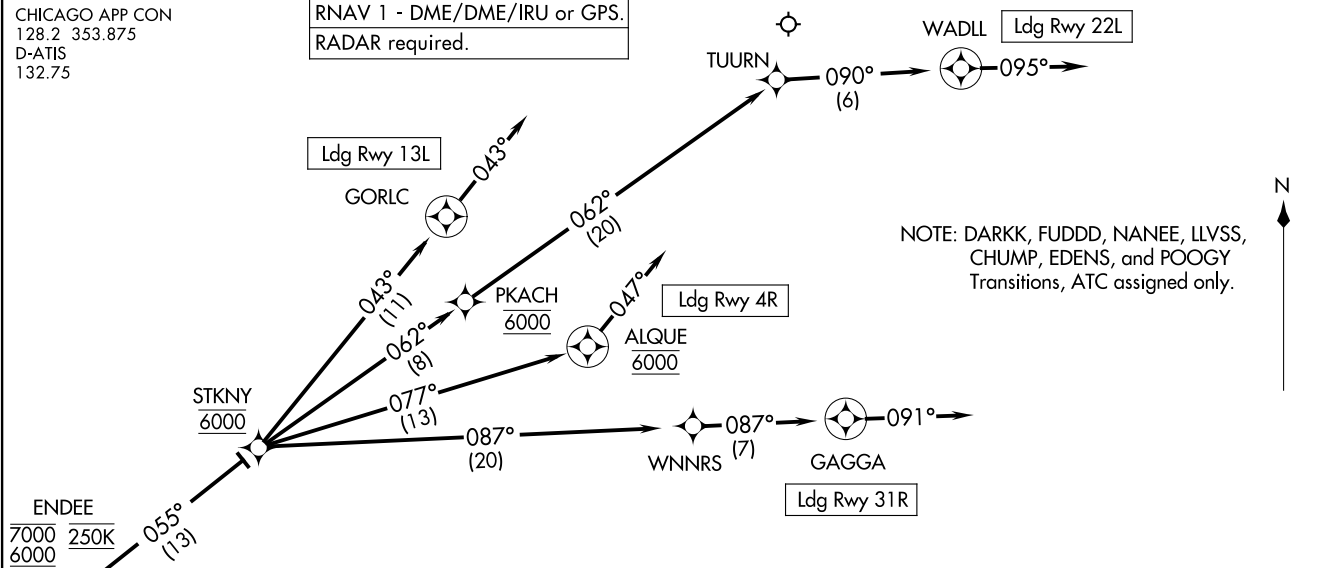

ENDEE EIGHT ARRIVAL (RNAV) (ENDEE.ENDEE8) 07AUG25

ENDEE EIGHT ARRIVAL (RNAV) Arrival Routes

CHICAGO MIDWAY INTL (MDW) CHICAGO, ILLINOIS

CHICAGO APP CON  
128.2 353.875  
D-ATIS  
132.75

RNAV 1 - DME/DME/IRU or GPS.  
RADAR required.

NOTE: DARKK, FUDDD, NANEE, IIVSS, CHUMP, EDENS, and POOGY Transitions, ATC assigned only.

ARRIVAL ROUTE DESCRIPTION

From ENDEE on track 055° to cross STKNY at 6000.

LANDING RUNWAY 4R: From STKNY on track 077° to cross ALQUE at 6000, then on track 047°. Expect ILS or LOC RWY 4R approach or RADAR vectors to final approach course.

LANDING RUNWAY 13L: From STKNY on track 043° to GORLC, then on track 043°. Expect RADAR vectors to final approach course.

LANDING RUNWAY 22L: From STKNY on track 062° to cross PKACH at 6000, then on track 062° to TUURN, then on track 090° to WADLL, then on track 095°. Expect RADAR vectors to final approach course.

LANDING RUNWAY 31R: From STKNY on track 087° to WNNRS, then on track 087° to GAGGA, then on track 091°. Expect RADAR vectors to final approach course.

NOTE: Chart not to scale.

(ENDEE.ENDEE8) 25219 ENDEE EIGHT ARRIVAL (RNAV) Arrival Routes