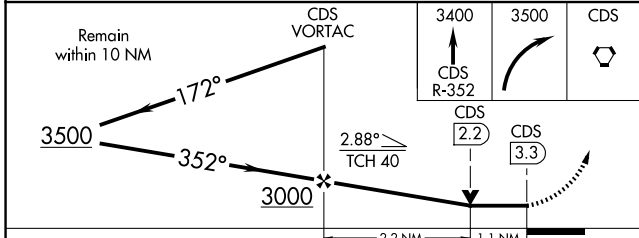

VORTAC CDS <b>117.0</b> Chan <b>117</b>	APP CRS <b>352°</b>	Rwy Idg TDZE <b>1954</b> Apt Elev <b>1954</b>
---	------------------------	---

# VOR RWY 36

CHILDRESS MUNI (CDS)

**⚠** When local altimeter setting not received, use Altus/Quartz Mountain Rgnl altimeter setting and increase all MDA 200 feet, and all visibilities ¼ mile.  
**⚠** VDP NA when using Altus/Quartz Mountain Rgnl altimeter setting.  
 Circling to Rwy 4, 18, 22 NA at night.

MISSED APPROACH: Climb to 3400 via CDS VORTAC R-352 then climbing right turn to 3500 direct CDS VORTAC and hold.

ASOS <b>135.125</b>	FORT WORTH CENTER <b>133.5 350.35</b>	UNICOM <b>122.8 (CTAF) 0</b>
------------------------	--	---------------------------------

CATEGORY	A	B	C	D
S-36	2340-1 386 (400-1)			2340-1¼ 386 (400-1¼)
CIRCLING	2500-1 546 (600-1)	2600-1¾ 646 (700-1¾)		2700-2½ 746 (800-2½)

SC-2, 14 MAY 2026 to 11 JUN 2026

SC-2, 14 MAY 2026 to 11 JUN 2026