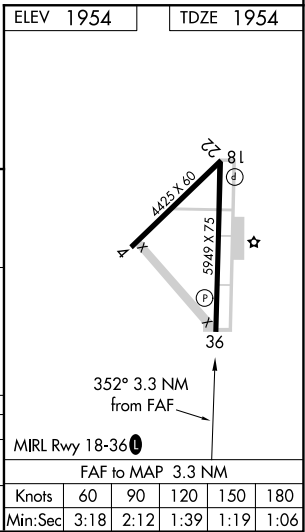

VORTAC CDS 117.0 Chan 117	APP CRS 352°	Rwy Idg TDZE 1954 Apt Elev 1954

VOR RWY 36

CHILDRESS MUNI (CDS)

⚠ When local altimeter setting not received, use Altus/Quartz Mountain Rgnl altimeter setting and increase all MDA 200 feet, and all visibilities ¼ mile.
⚠ VDP NA when using Altus/Quartz Mountain Rgnl altimeter setting.
Circling to Rwy 4, 18, 22 NA at night.

MISSED APPROACH: Climb to 3400 via CDS VORTAC R-352 then climbing right turn to 3500 direct CDS VORTAC and hold.

ASOS 135.125	FORT WORTH CENTER 133.5 350.35	UNICOM 122.8 (CTAF) 0

CATEGORY	A	B	C	D
S-36	2340-1 386 (400-1)			2340-1¼ 386 (400-1¼)
CIRCLING	2500-1 546 (600-1)	2600-1¾ 646 (700-1¾)		2700-2½ 746 (800-2½)

SC-2, 14 MAY 2026 to 11 JUN 2026

SC-2, 14 MAY 2026 to 11 JUN 2026