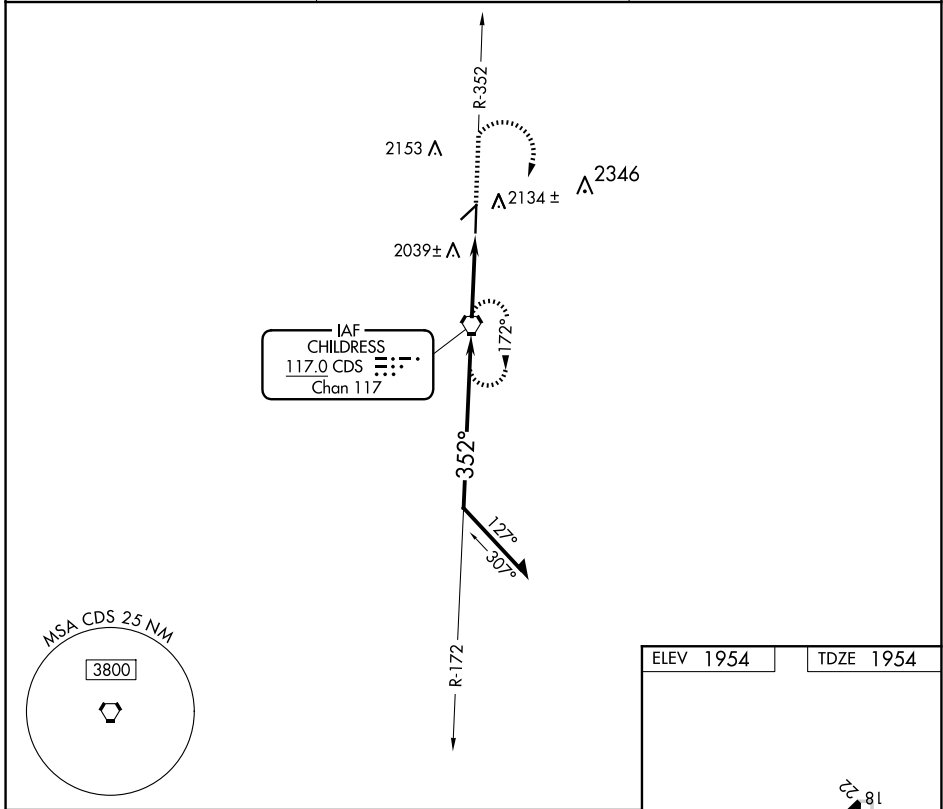

VORTAC CDS <b>117.0</b> Chan <b>117</b>	APP CRS <b>352°</b>	Rwy Idg TDZE <b>1954</b> Apt Elev <b>1954</b>
---	------------------------	---

# VOR RWY 36

CHILDRESS MUNI (CDS)

**⚠** When local altimeter setting not received, use Altus/Quartz Mountain Rgnl altimeter setting and increase all MDA 200 feet, and all visibilities ¼ mile.  
**⚠** VDP NA when using Altus/Quartz Mountain Rgnl altimeter setting.  
 Circling to Rwy 4, 18, 22 NA at night.

MISSED APPROACH: Climb to 3400 via CDS VORTAC R-352 then climbing right turn to 3500 direct CDS VORTAC and hold.

ASOS <b>135.125</b>	FORT WORTH CENTER <b>133.5 350.35</b>	UNICOM <b>122.8 (CTAF) 0</b>
------------------------	--	---------------------------------

CATEGORY	A	B	C	D
S-36	2340-1 386 (400-1)			2340-1¼ 386 (400-1¼)
CIRCLING	2500-1 546 (600-1)	2600-1¾ 646 (700-1¾)		2700-2½ 746 (800-2½)

SC-2, 14 MAY 2026 to 11 JUN 2026

SC-2, 14 MAY 2026 to 11 JUN 2026