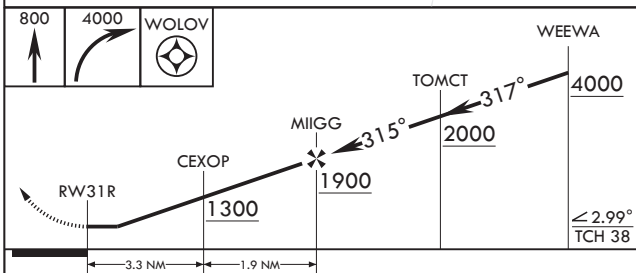

APCH CRS 315°	Rwy Idg 8016
	TDZE 218
	Arprt Elev 218

(USAF)

COLUMBUS AFB (KCBM)

RNP APCH	MISSED APPROACH: Climb to 800 then climbing right turn to 4000 direct WOLOV and hold.
----------	---

ATIS* 115.2 273.5	APP CON* 126.075 239.25 N 134.55 350.3 SE 135.6 323.275 SW	TOWER* 126.65 379.925	GND CON* 121.9 275.8
----------------------	---	--------------------------	-------------------------

CATEGORY	A	B	C	D	E
LNAV MDA	660/55	442 (500-1)	660-1%	442 (500-1%)	
CIRCLING	700-1 482 (500-1)	720-1 502 (600-1)	740-1½ 522 (600-1½)	880-2 662 (700-2)	1240-3 1022 (1100-3)

SC-4, 14 MAY 2026 to 11 JUN 2026