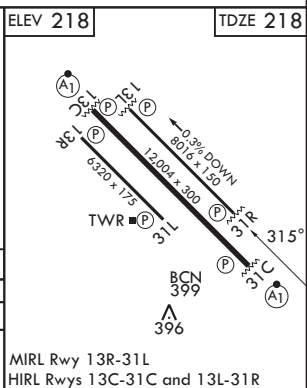

APCH CRS 315°	Rwy Idg 8016
	TDZE 218
	Arprt Elev 218

(USAF)

COLUMBUS AFB (KCBM)

RNP APCH	MISSED APPROACH: Climb to 800 then climbing right turn to 4000 direct WOLOV and hold.
----------	---

ATIS* 115.2 273.5	APP CON* 126.075 239.25 N 134.55 350.3 SE 135.6 323.275 SW	TOWER* 126.65 379.925	GND CON* 121.9 275.8
----------------------	---	--------------------------	-------------------------

CATEGORY	A	B	C	D	E
LNAV MDA	660/55	442 (500-1)	660-1%	442 (500-1%)	
CIRCLING	700-1 482 (500-1)	720-1 502 (600-1)	740-1½ 522 (600-1½)	880-2 662 (700-2)	1240-3 1022 (1100-3)

SC-4, 14 MAY 2026 to 11 JUN 2026