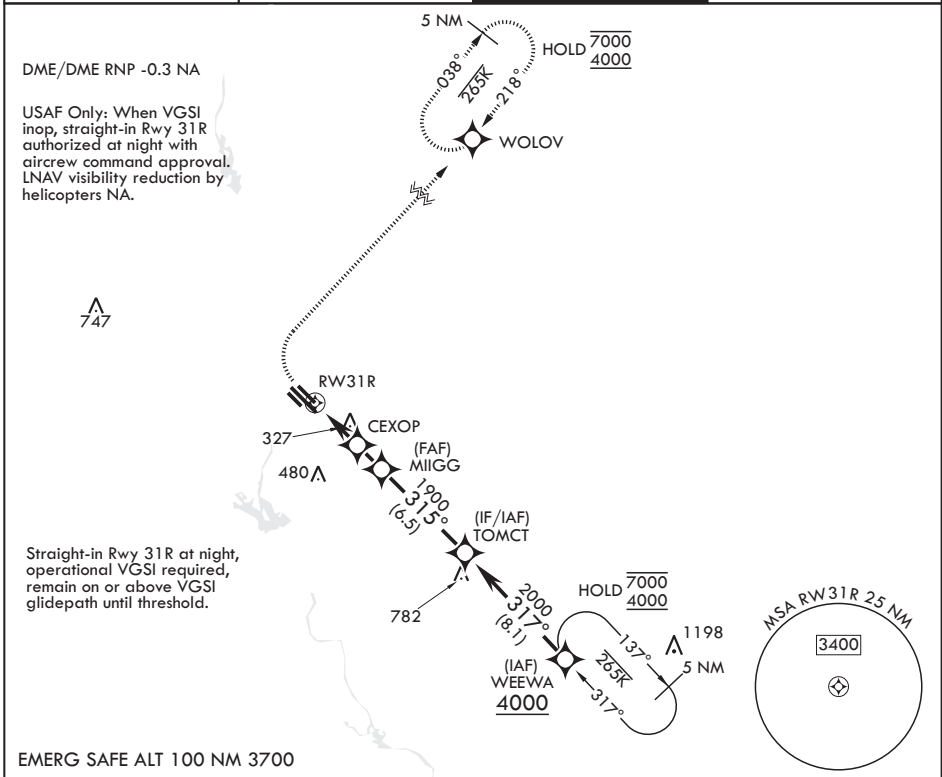

APCH CRS 315°	Rwy Idg 8016
	TDZE 218
	Arprt Elev 218

(USAF)

COLUMBUS AFB (KCBM)

RNP APCH	MISSED APPROACH: Climb to 800 then climbing right turn to 4000 direct WOLOV and hold.
----------	---

ATIS* 115.2 273.5	APP CON* 126.075 239.25 N 134.55 350.3 SE 135.6 323.275 SW	TOWER* 126.65 379.925	GND CON* 121.9 275.8
----------------------	---	--------------------------	-------------------------

CATEGORY	A	B	C	D	E
LNAV MDA	660/55	442 (500-1)	660-1%	442 (500-1%)	
CIRCLING	700-1 482 (500-1)	720-1 502 (600-1)	740-1½ 522 (600-1½)	880-2 662 (700-2)	1240-3 1022 (1100-3)

SC-4, 14 MAY 2026 to 11 JUN 2026

SC-4, 14 MAY 2026 to 11 JUN 2026