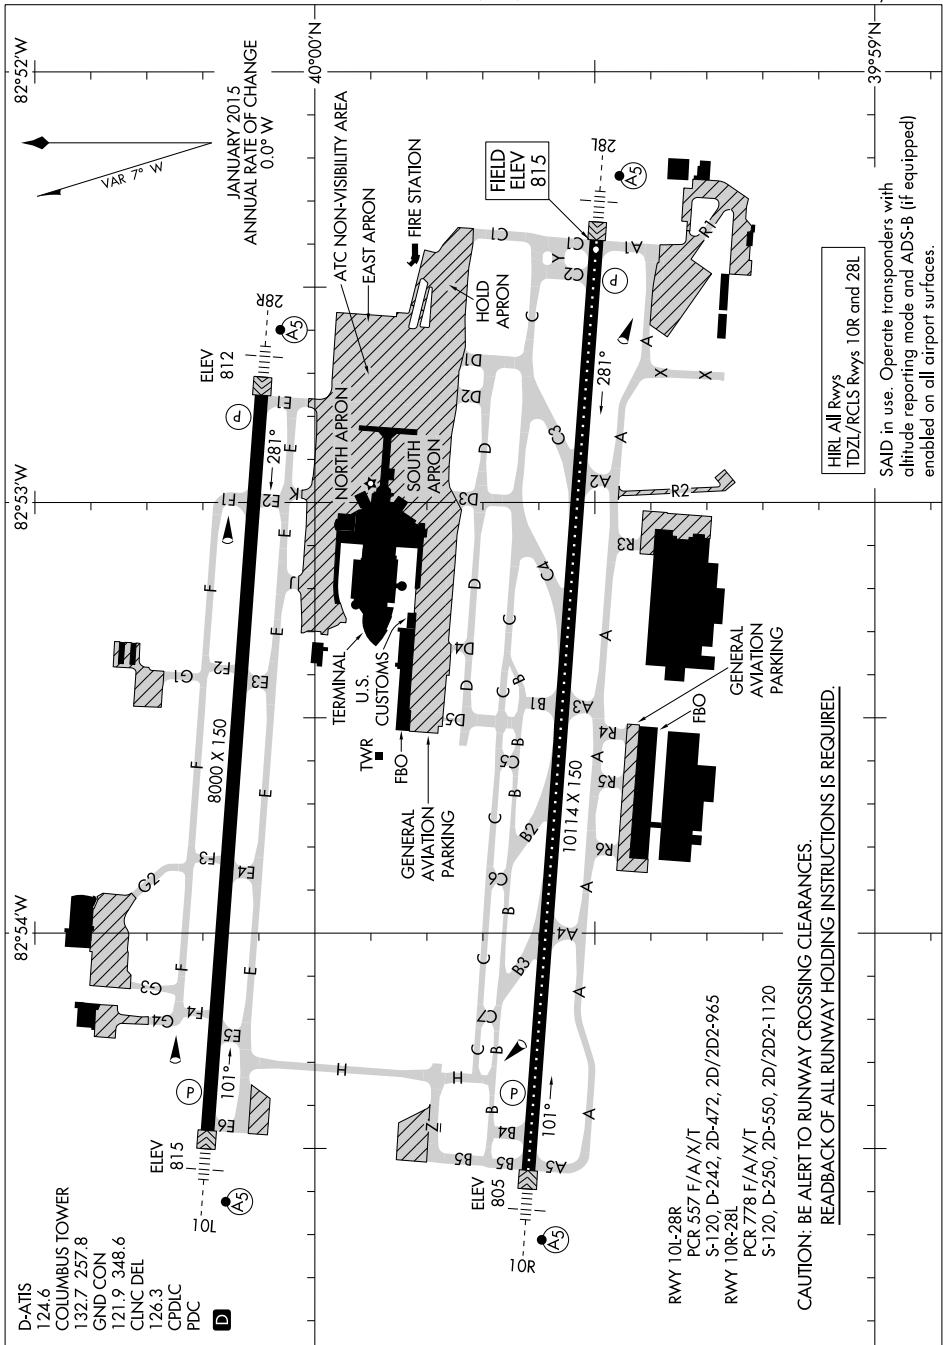

AIRPORT DIAGRAM

AL-94 (FAA)

JOHN GLENN COLUMBUS INTL (CMH)
COLUMBUS, OHIO

EC-2, 14 MAY 2026 to 11 JUN 2026

EC-2, 14 MAY 2026 to 11 JUN 2026

AIRPORT DIAGRAM

COLUMBUS, OHIO
JOHN GLENN COLUMBUS INTL (CMH)