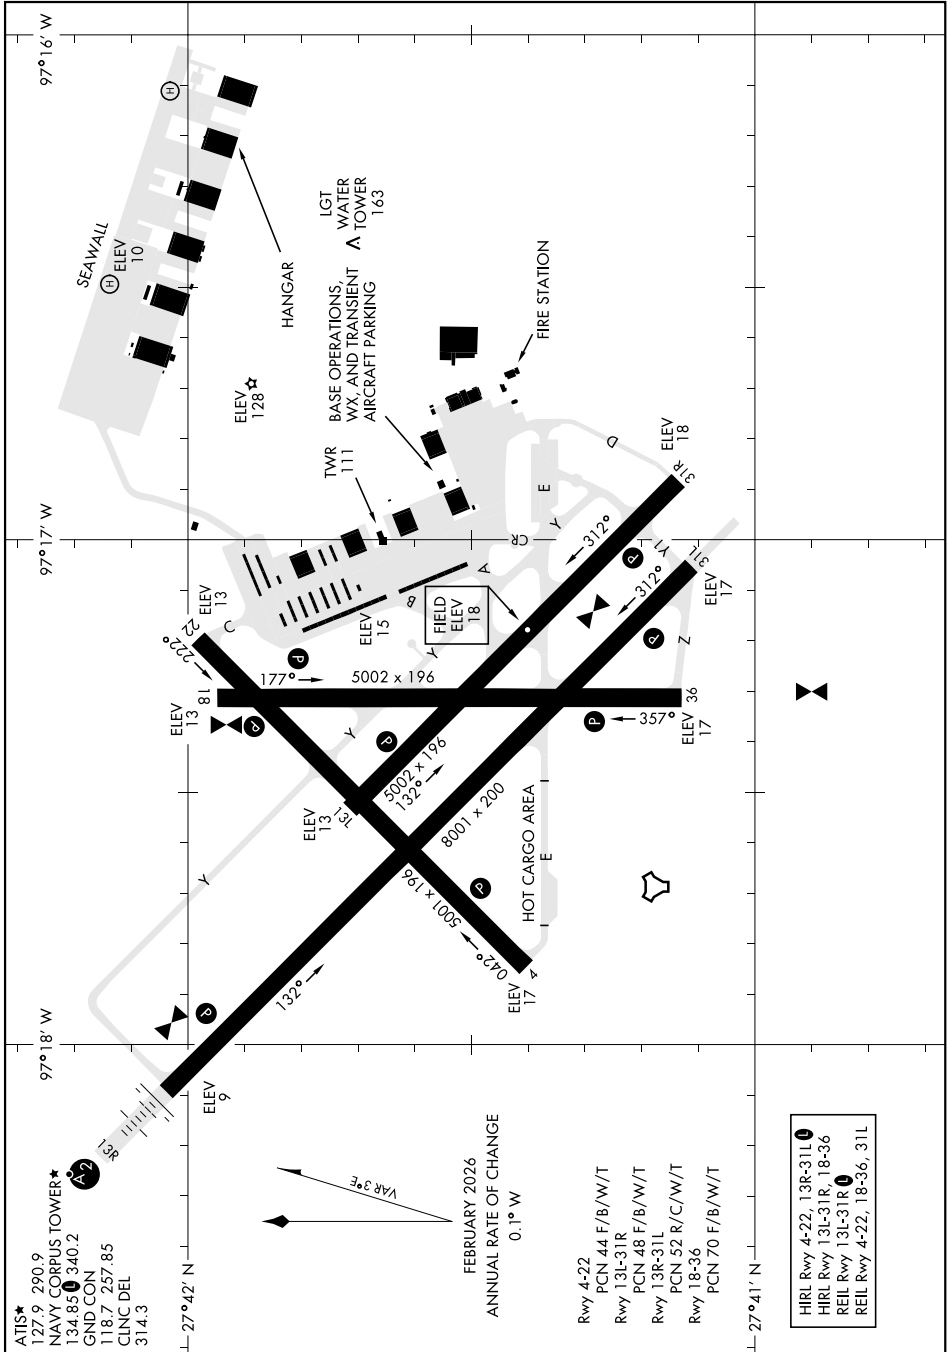

AIRPORT DIAGRAM

[USN]

CORPUS CHRISTI NAS (TRUAX FIELD) (KNGP)

CORPUS CHRISTI, TEXAS

SC-3, 14 MAY 2026 to 11 JUN 2026

AIRPORT DIAGRAM

CORPUS CHRISTI, TEXAS

CORPUS CHRISTI NAS (TRUAX FIELD) (KNGP)

SC-3, 14 MAY 2026 to 11 JUN 2026