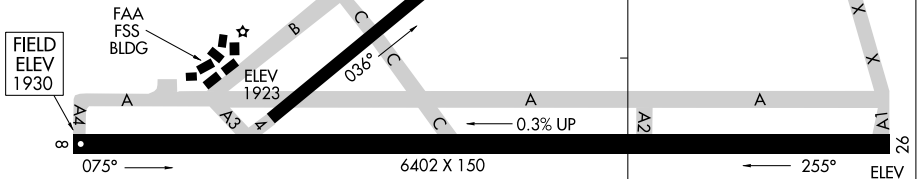

# AIRPORT DIAGRAM

AL-104 (FAA)

BARSTOW-DAGGETT (DAG)  
DAGGETT, CALIFORNIA

ASOS  
132.175  
CTAF/UNICOM  
123.0

34°52'N

SW-3, 14 MAY 2026 to 11 JUN 2026

VAR 13° E  
JANUARY 1975  
ANNUAL RATE OF CHANGE  
0.1° W

SW-3, 14 MAY 2026 to 11 JUN 2026

FIELD  
ELEV  
1930

FAA  
FSS  
BLDG

ELEV  
1923

ELEV  
1909

RWY 04-22  
S-30, D-105, 2S-133, 2D-190  
RWY 08-26  
S-30, D-170, 2S-175, 2D-320

116°48'W

116°47'W