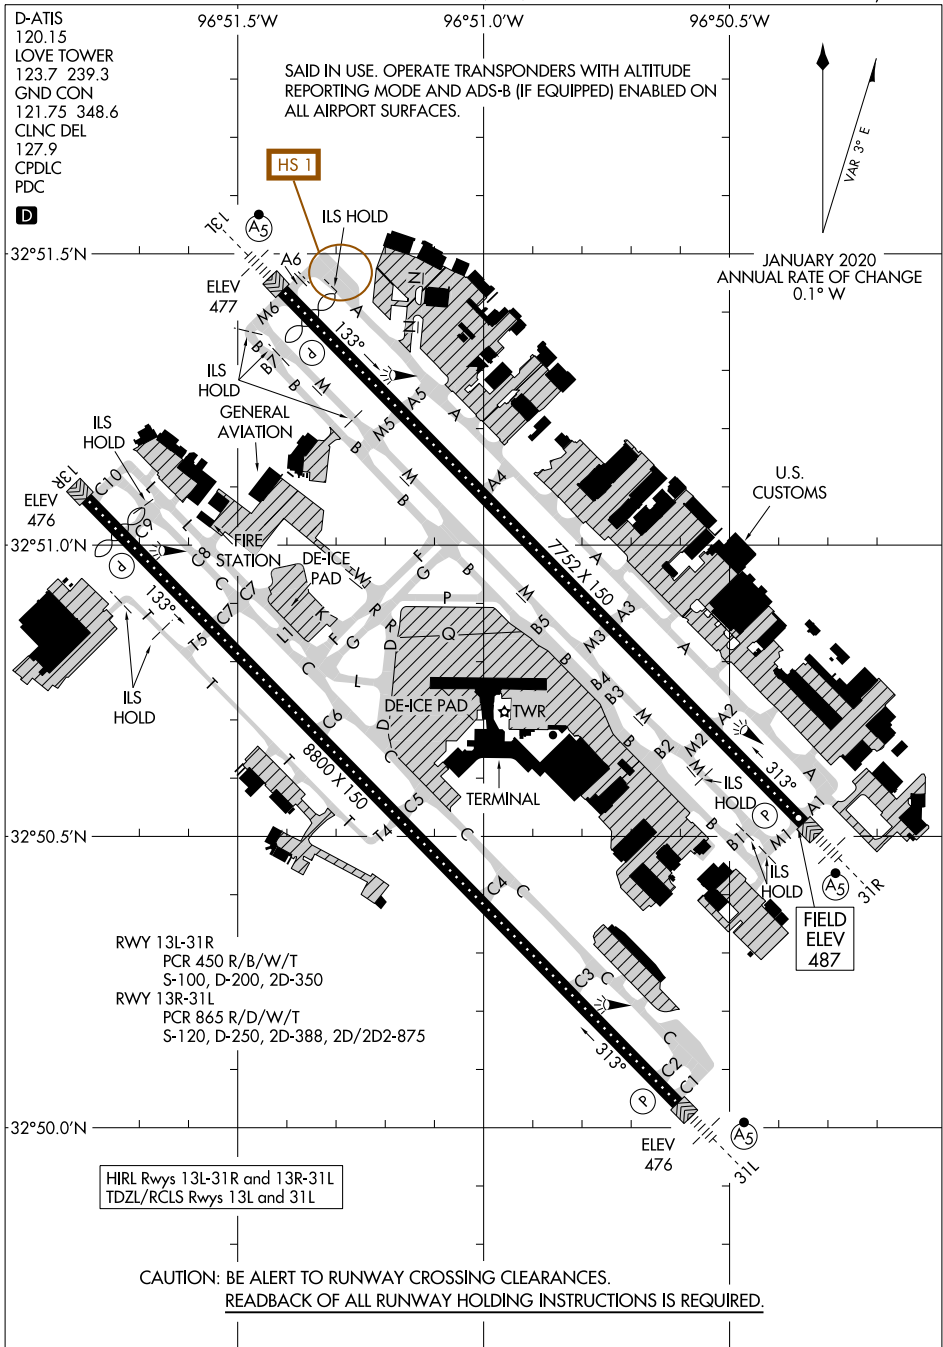

# AIRPORT DIAGRAM

AL-106 (FAA)

DALLAS LOVE FLD (D.A.L.)  
DALLAS, TEXAS

SC-2, 14 MAY 2026 to 11 JUN 2026

SC-2, 14 MAY 2026 to 11 JUN 2026

# AIRPORT DIAGRAM

DALLAS, TEXAS  
DALLAS LOVE FLD (D.A.L.)