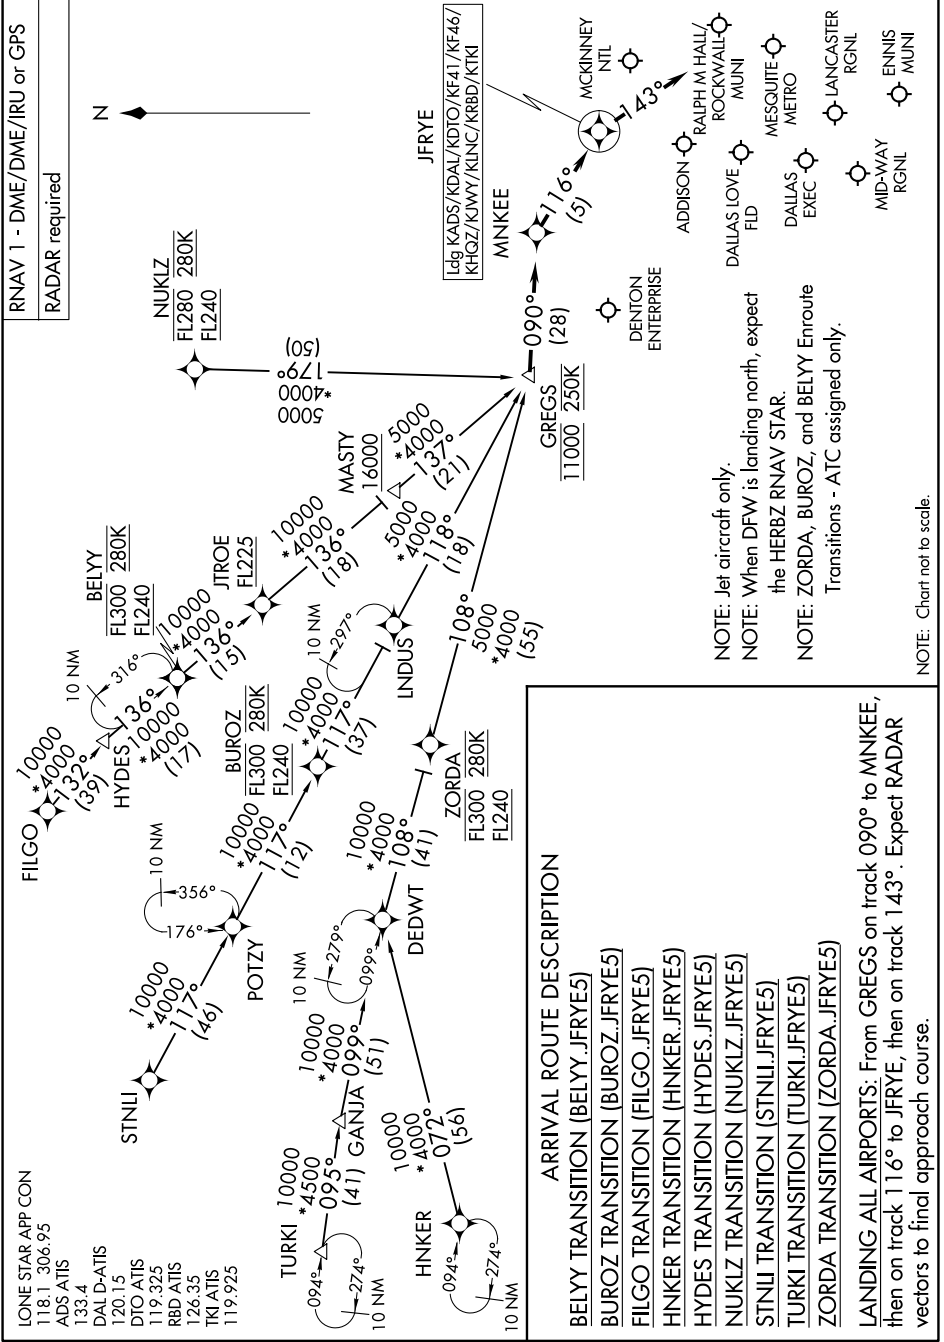

# JFRYE FIVE ARRIVAL (RNAV)

DALLAS, TEXAS

SC-2, 14 MAY 2026 to 11 JUN 2026

NOTE: Chart not to scale.

SC-2, 14 MAY 2026 to 11 JUN 2026

# JFRYE FIVE ARRIVAL (RNAV)

DALLAS, TEXAS