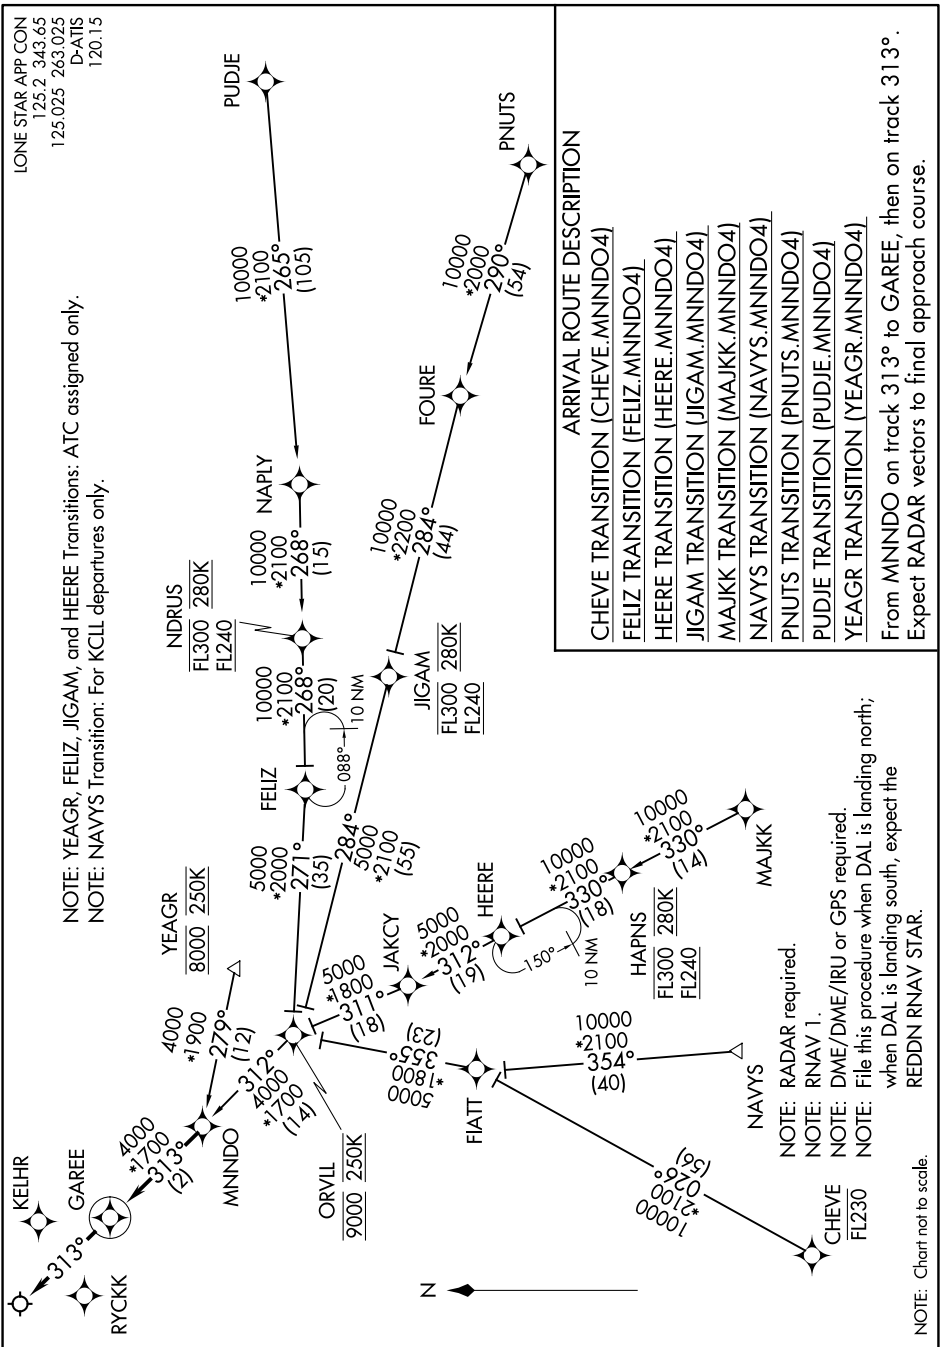

MNND0 FOUR ARRIVAL (RNAV)

SC-2, 14 MAY 2026 to 11 JUN 2026

LONE STAR APP CON
125.2 343.65
125.025 263.025
D-ATIS
120.15

NOTE: YEAGR, FELIZ, JIGAM, and HEERE Transitions: ATC assigned only.
NOTE: NAVYS Transition: For KCLL departures only.

ARRIVAL ROUTE DESCRIPTION

CHEVE TRANSITION (CHEVE.MNND04)
FELIZ TRANSITION (FELIZ.MNND04)
HEERE TRANSITION (HEERE.MNND04)
JIGAM TRANSITION (JIGAM.MNND04)
MAJJK TRANSITION (MAJJK.MNND04)
NAVYS TRANSITION (NAVYS.MNND04)
PNUITS TRANSITION (PNUITS.MNND04)
PUDJE TRANSITION (PUDJE.MNND04)
YEAGR TRANSITION (YEAGR.MNND04)

From MNND0 on track 313° to GAREE, then on track 313°. Expect RADAR vectors to final approach course.

SC-2, 14 MAY 2026 to 11 JUN 2026

NOTE: Chart not to scale.

NOTE: RADAR required.
NOTE: RNAV 1.
NOTE: DME/DME/IRU or GPS required.
NOTE: File this procedure when DAL is landing north;
when DAL is landing south, expect the
REDDN RNAV STAR.