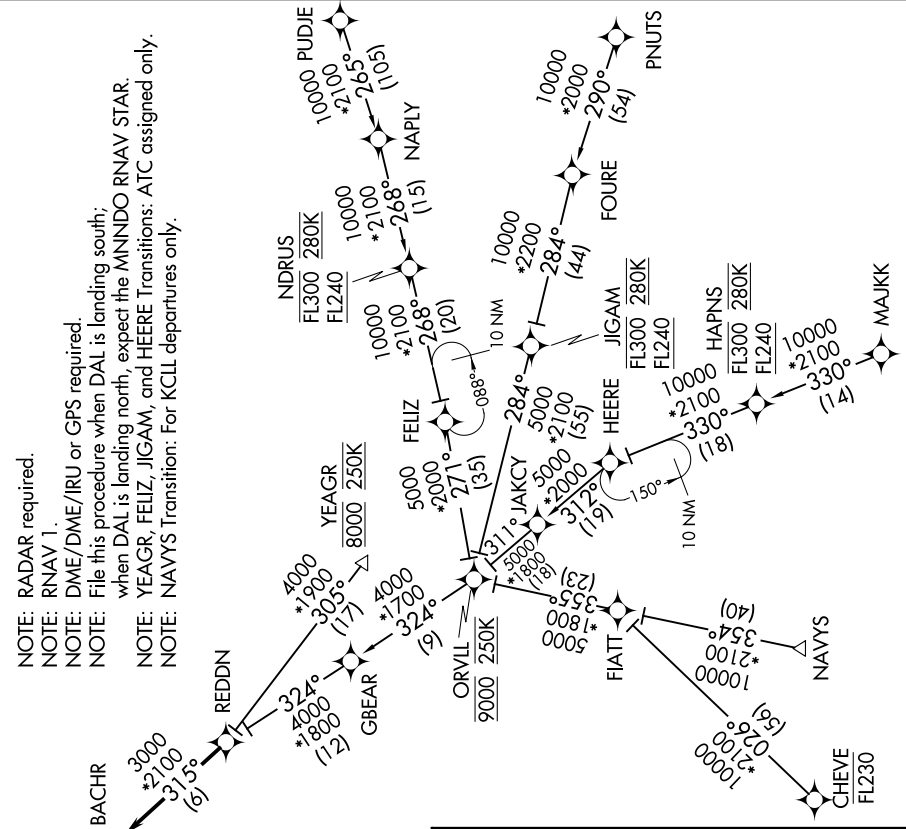

REDDN FOUR ARRIVAL (RNAV)

SC-2, 14 MAY 2026 to 11 JUN 2026

IONE STAR APP CON
 125.27 308.4
 125.025 263.025
 D-ATIS
 120.15

N

NOTE: RADAR required.

NOTE: RNAV 1.

NOTE: DME/DME/IRU or GPS required.

NOTE: File this procedure when DAL is landing south; when DAL is landing north, expect the **MINDO RNAV STAR**.

NOTE: YEAGR, FELIZ, JIGAM, and HEERE Transitions: ATC assigned only.

NOTE: NAVYS Transition: For KCLL departures only.

NOTE: Chart not to scale.

ARRIVAL ROUTE DESCRIPTION

- CHEVE TRANSITION (CHEVE.REDDN4)
- FELIZ TRANSITION (FELIZ.REDDN4)
- HEERE TRANSITION (HEERE.REDDN4)
- JIGAM TRANSITION (JIGAM.REDDN4)
- MAJJK TRANSITION (MAJJK.REDDN4)
- NAVYS TRANSITION (NAVYS.REDDN4)
- PNUTS TRANSITION (PNUTS.REDDN4)
- PUDJIE TRANSITION (PUDJIE.REDDN4)
- YEAGR TRANSITION (YEAGR.REDDN4)

From REDDN on track 31.5° to BACHR, then on track 315°. Expect RADAR vectors to find approach course.

SC-2, 14 MAY 2026 to 11 JUN 2026

REDDN FOUR ARRIVAL (RNAV)