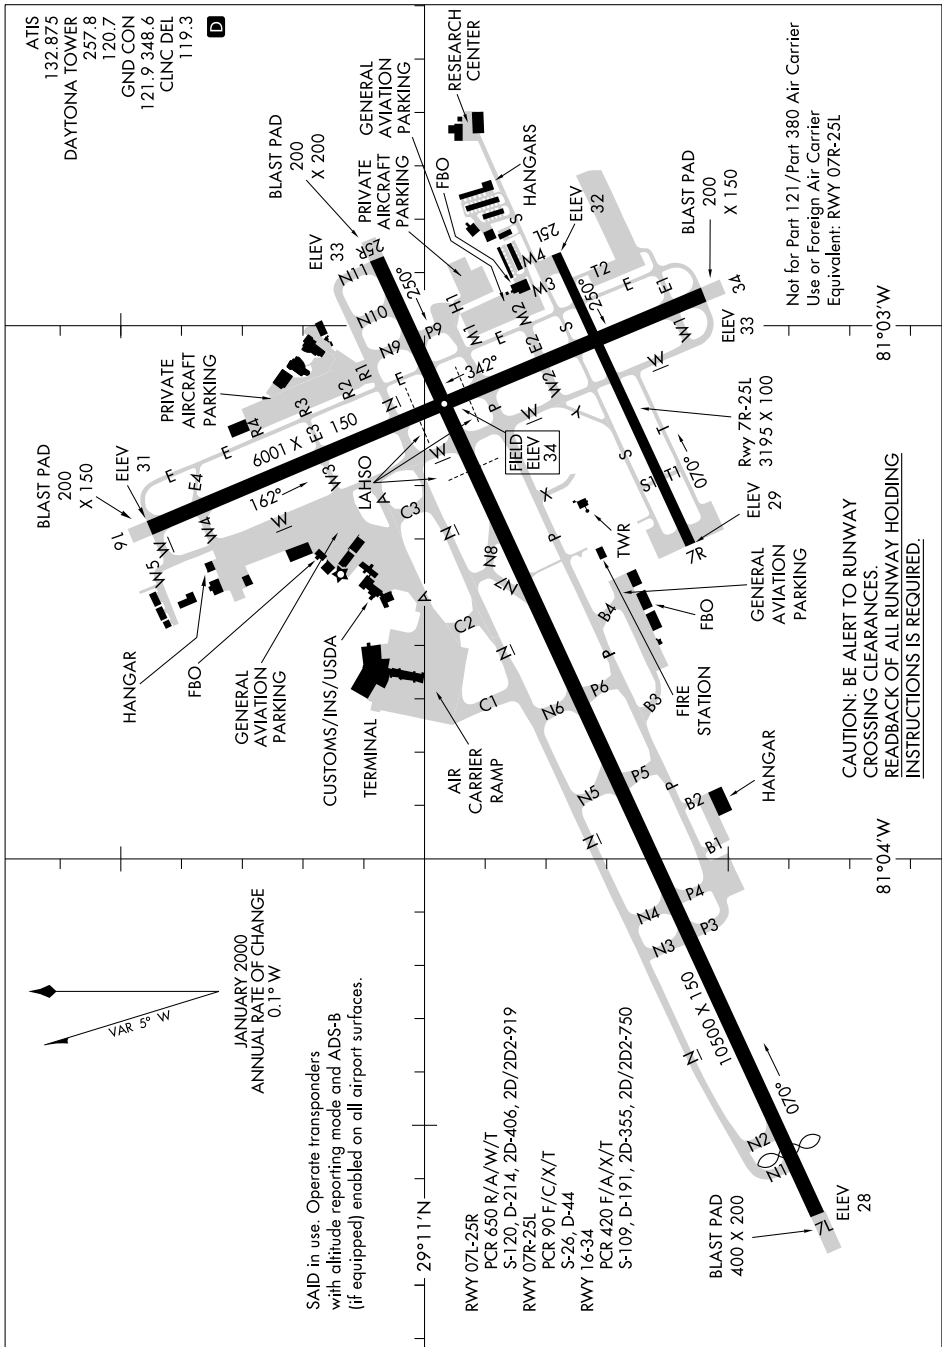

AIRPORT DIAGRAM

DAYTONA BEACH INTL (DAB)
DAYTONA BEACH, FLORIDA

AL-110 (FAA)

SE-3, 14 MAY 2026 to 11 JUN 2026

CAUTION: BE ALERT TO RUNWAY CROSSING CLEARANCES. READBACK OF ALL RUNWAY HOLDING INSTRUCTIONS IS REQUIRED.

Not for Part 121/Part 380 Air Carrier Use or Foreign Air Carrier Equivalent: RWY 07R-25L

SE-3, 14 MAY 2026 to 11 JUN 2026

AIRPORT DIAGRAM

DAYTONA BEACH, FLORIDA
DAYTONA BEACH INTL (DAB)