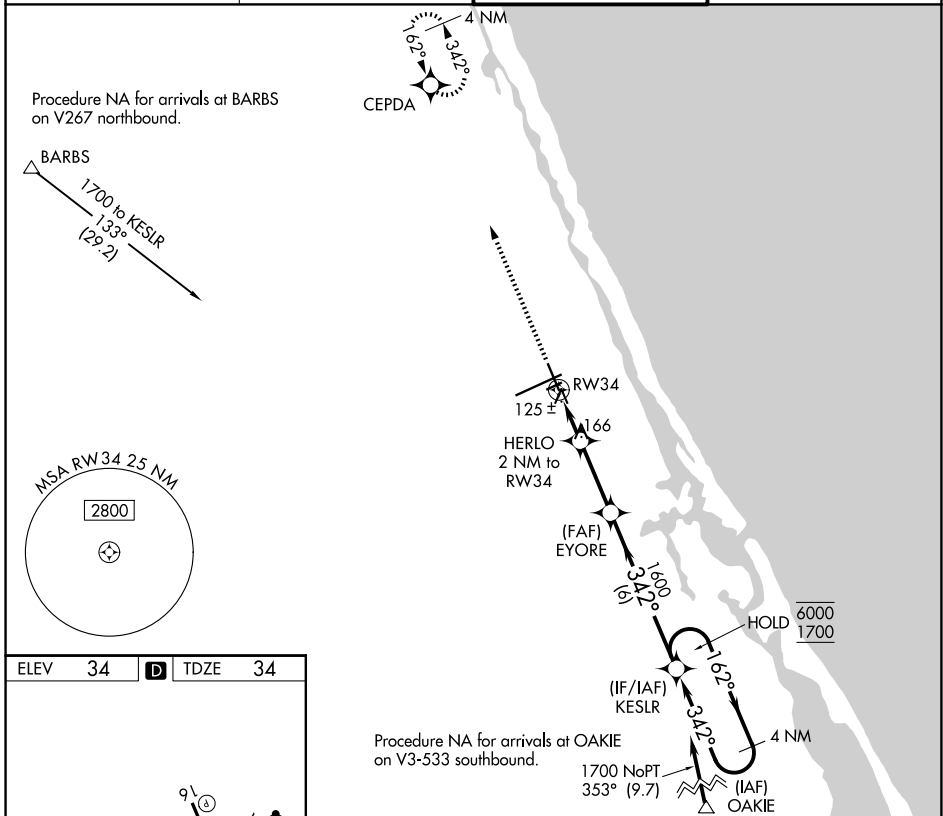

WAAS CH 78221 W34A	APP CRS 342°	Rwy Ldg TDZE Apt Elev	6001 34 34
--	------------------------	-----------------------------	---------------------------------------

RNAV (GPS) RWY 34

DAYTONA BEACH INTL (DAB)

RNP APCH - GPS.		MISSED APPROACH: Climb to 2000 direct CEPDA and hold.	
ATIS 132.875	DAYTONA APP CON 125.8 269.075	DAYTONA TOWER 120.7 257.8	GND CON 121.9 348.6

CATEGORY	A	B	C	D
LP MDA	380-1 346 (400-1)			
LNAV MDA	420-1	386 (400-1)	420-1½	386 (400-1½)

SE-3, 14 MAY 2026 to 11 JUN 2026

SE-3, 14 MAY 2026 to 11 JUN 2026