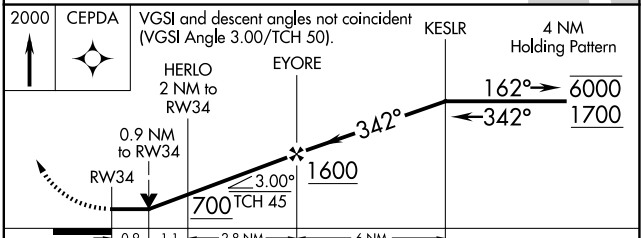

WAAS CH 78221 W34A	APP CRS 342°	Rwy Ldg TDZE Apt Elev	6001 34 34
--	------------------------	-----------------------------	---------------------------------------

RNAV (GPS) RWY 34

DAYTONA BEACH INTL (DAB)

RNP APCH - GPS.		MISSED APPROACH: Climb to 2000 direct CEPDA and hold.	
ATIS 132.875	DAYTONA APP CON 125.8 269.075	DAYTONA TOWER 120.7 257.8	GND CON 121.9 348.6

CATEGORY	A	B	C	D
LP MDA	380-1 346 (400-1)			
LNAV MDA	420-1	386 (400-1)	420-1½	386 (400-1½)