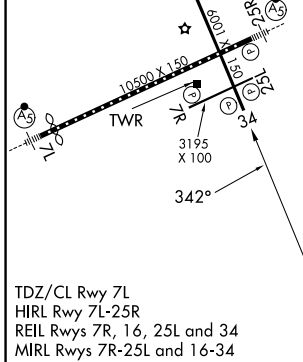

WAAS CH 78221 W34A	APP CRS 342°	Rwy Ldg TDZE Apt Elev	6001 34 34
--	------------------------	-----------------------------	---------------------------------------

RNAV (GPS) RWY 34

DAYTONA BEACH INTL (DAB)

RNP APCH - GPS.		MISSED APPROACH: Climb to 2000 direct CEPDA and hold.	
ATIS 132.875	DAYTONA APP CON 125.8 269.075	DAYTONA TOWER 120.7 257.8	GND CON 121.9 348.6

CATEGORY	A	B	C	D
LP MDA	380-1 346 (400-1)			
LNAV MDA	420-1	386 (400-1)	420-1½	386 (400-1½)