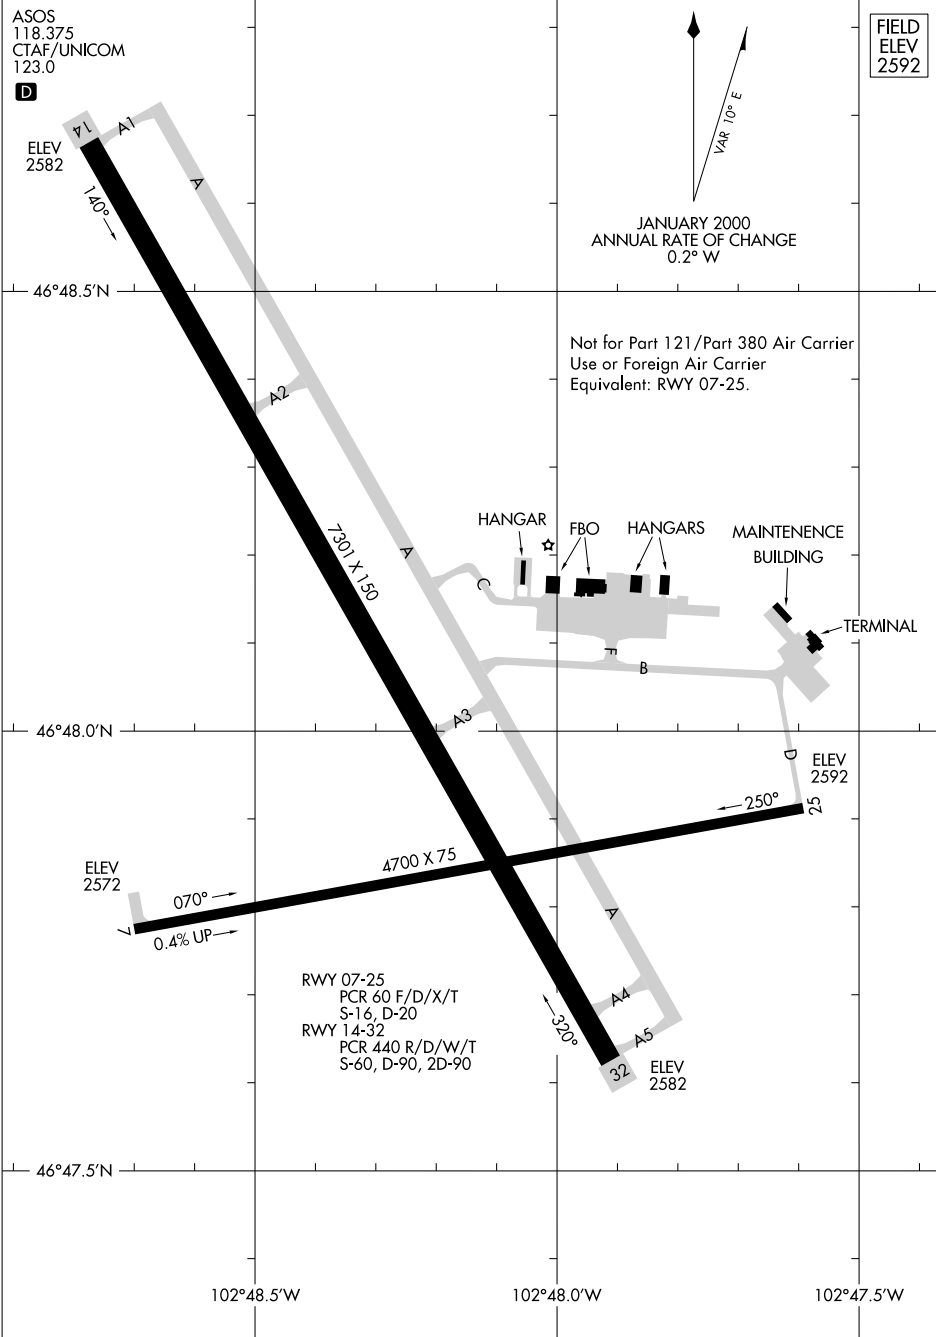

26134
AIRPORT DIAGRAM

DICKINSON/THEODORE ROOSEVELT RGNL (DIK)
AL-120 (FAA)
DICKINSON, NORTH DAKOTA

NC-1, 14 MAY 2026 to 11 JUN 2026

NC-1, 14 MAY 2026 to 11 JUN 2026

AIRPORT DIAGRAM
26134

DICKINSON, NORTH DAKOTA
DICKINSON/THEODORE ROOSEVELT RGNL (DIK)