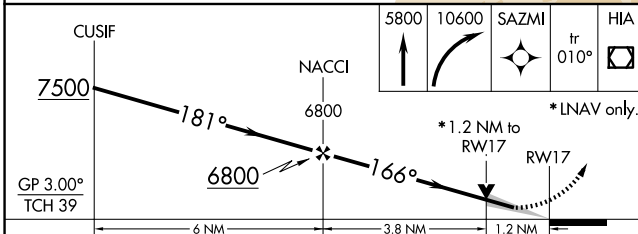

WAAS CH 93927 W17A	APP CRS 166°	Rwy Ldg TDZE Apt Elev	6501 5202 5245
--	------------------------	-----------------------------	---

RNAV (GPS) RWY 17

DILLON (DLN)

⚠ When local altimeter setting not received, procedure NA.
 DME/DME RNP-0.3 NA. For uncompensated Baro-VNAV systems,
 LNAV/VNAV NA below -27°C (-16°F) or above 51°C (124°F).
 Night Landing: Rwy 4, 22, 35 NA.

MISSED APPROACH: Climb to 5800 then climbing right turn to 10600 direct SAZMI and on track 010° to HIA VOR/DME and hold.

ASOS 135.225	SALT LAKE CENTER 132.4 338.3	UNICOM 122.8 (CTAF) 1
------------------------	--	---------------------------------

NW-1, 14 MAY 2026 to 11 JUN 2026

NW-1, 14 MAY 2026 to 11 JUN 2026

CATEGORY	A	B	C	D
LPV DA		5452-7/8	250 (200-7/8)	
LNAV/VNAV DA		5525-1 1/8	323 (300-1 1/8)	
LNAV MDA	5560-1	358 (400-1)	5560-1 1/8	358 (400-1 1/8)
CIRCLING	5760-1 515 (600-1)	5860-1 615 (700-1)	5980-2 735 (800-2)	6300-3 1055 (1100-3)