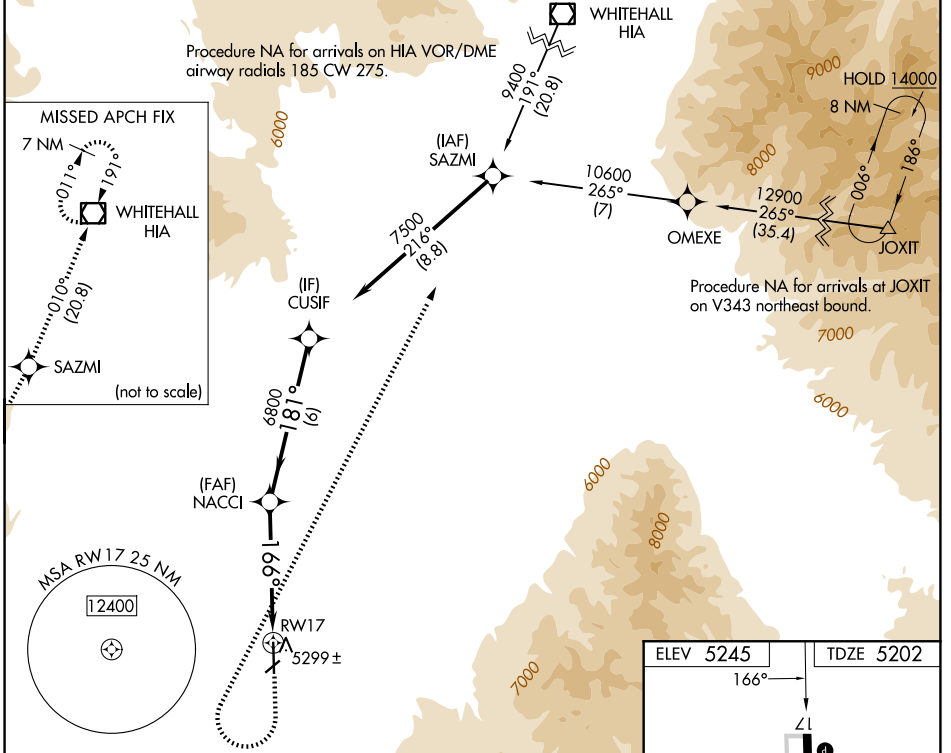

WAAS CH 93927 W17A	APP CRS 166°	Rwy Ldg TDZE Apt Elev	6501 5202 5245
--	------------------------	-----------------------------	---

RNAV (GPS) RWY 17

DILLON (DLN)

⚠ When local altimeter setting not received, procedure NA.
 DME/DME RNP-0.3 NA. For uncompensated Baro-VNAV systems,
 LNAV/VNAV NA below -27°C (-16°F) or above 51°C (124°F).
 Night Landing: Rwy 4, 22, 35 NA.

MISSED APPROACH: Climb to 5800 then climbing right turn to 10600 direct SAZMI and on track 010° to HIA VOR/DME and hold.

ASOS 135.225	SALT LAKE CENTER 132.4 338.3	UNICOM 122.8 (CTAF) 1
------------------------	--	---------------------------------

NW-1, 14 MAY 2026 to 11 JUN 2026

NW-1, 14 MAY 2026 to 11 JUN 2026

CATEGORY	A	B	C	D
LPV DA		5452-7/8	250 (200-7/8)	
LNAV/VNAV DA		5525-1 1/8	323 (300-1 1/8)	
LNAV MDA	5560-1	358 (400-1)	5560-1 1/8	358 (400-1 1/8)
CIRCLING	5760-1 515 (600-1)	5860-1 615 (700-1)	5980-2 735 (800-2)	6300-3 1055 (1100-3)