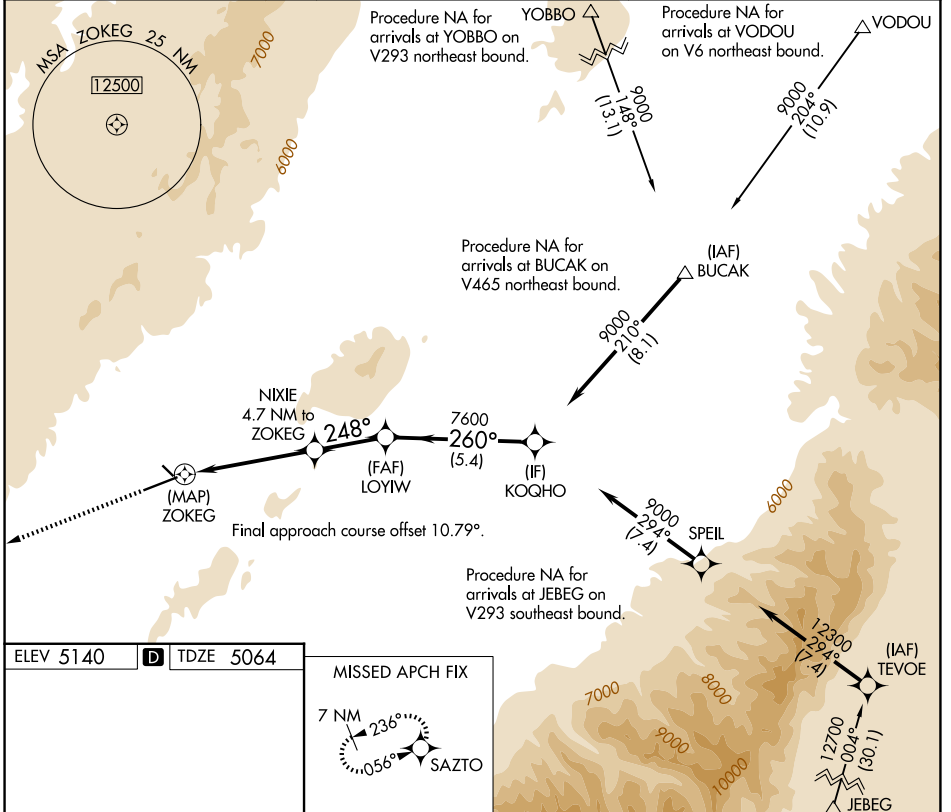

APP CRS 248°	Rwy Ldg TDZE Apt Elev	6418 5064 5140
------------------------	-----------------------------	---

RNAV (GPS) RWY 24

ELKO RGNL (EKO)

RNP APCH.	MALSRR	MISSED APPROACH: Climb to 10000 direct SAZTO and hold, continue climb-in-hold to 10000.
<p>Inop table does not apply to Cats C/D. Circling Rwy 24 NA at night. Rwy 24 helicopter visibility reduction below 3/4 SM NA.</p> <p>-25°C</p>		
ASOS 119.275	SALT LAKE CENTER 132.25 338.35	UNICOM 123.0 (CTAF) 0

CATEGORY	A	B	C	D
LNAV MDA	6260-3/4 1196 (1200-3/4)	6260-1 1196 (1200-1)	6260-3 1196 (1200-3)	1196 (1200-3)
CIRCLING	6260-1 1/4 1120 (1200-1 1/4)	6260-1 1/2 1120 (1200-1 1/2)	6640-3 1500 (1500-3)	6960-3 1820 (1900-3)

SW-4, 14 MAY 2026 to 11 JUN 2026

SW-4, 14 MAY 2026 to 11 JUN 2026