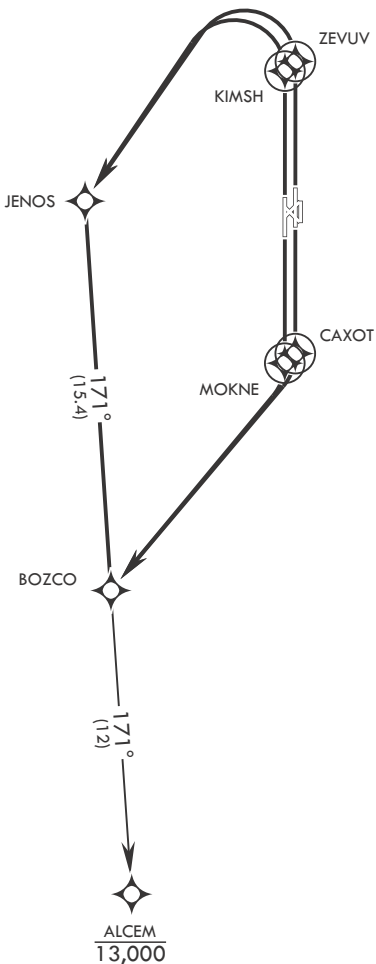

# BOZCO ONE DEPARTURE (RNAV)

ATIS ★  
 115.4 263.15  
 CLNC DEL  
 225.4  
 GND CON  
 121.675 289.4  
 TOWER ★  
 124.05 259.1  
 DEP CON  
 120.525 306.3

TOP ALTITUDE:  
 13,000

SC-1, 14 MAY 2026 to 11 JUN 2026

SC-1, 14 MAY 2026 to 11 JUN 2026

1677

## DEPARTURE ROUTE DESCRIPTION

- TAKEOFF RWY 17C: Climb direct CAXOT, then right turn direct BOZCO, thence...
- TAKEOFF RWY 17R: Climb direct MOKNE, then right turn direct BOZCO, thence...
- TAKEOFF RWY 35C: Climb direct ZEVUV, then left turn direct JENOS, then track 171° to BOZCO, thence...
- TAKEOFF RWY 35L: Climb direct KIMSH, then left turn direct JENOS, then track 171° to BOZCO, thence...
- ALCEM TRANSITION (BOZCO1.ALCEM): ...from over BOZCO climbing track 171° to cross ALCEM at or below 13,000.