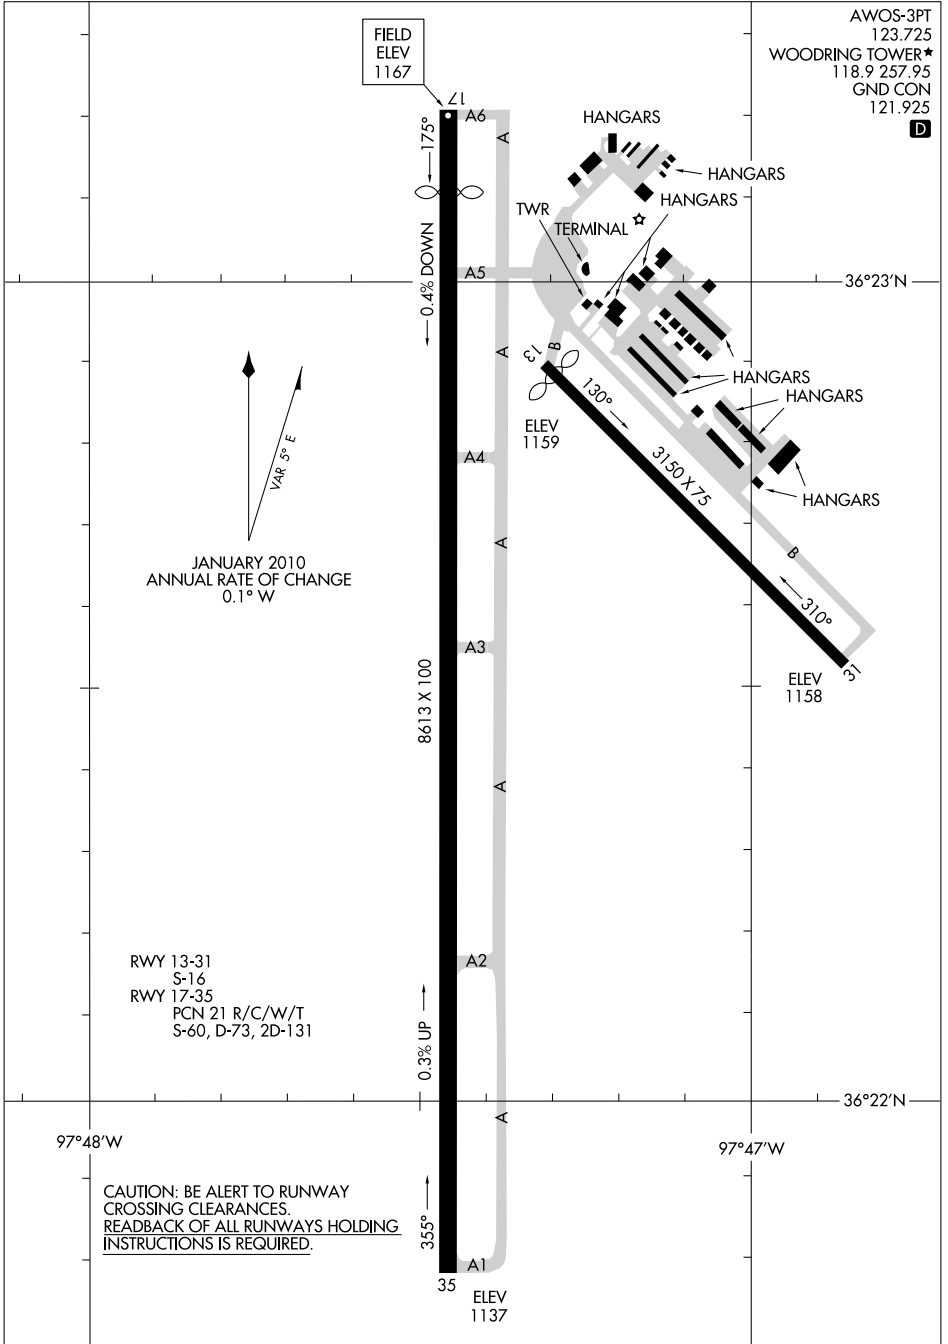

AIRPORT DIAGRAM

AL-136 (FAA)

ENID WOODRING RGNL (WDG)
ENID, OKLAHOMA

AWOS-3PT
123.725
WOODRING TOWER★
118.9 257.95
GND CON
121.925
D

SC-1, 14 MAY 2026 to 11 JUN 2026

SC-1, 14 MAY 2026 to 11 JUN 2026

AIRPORT DIAGRAM