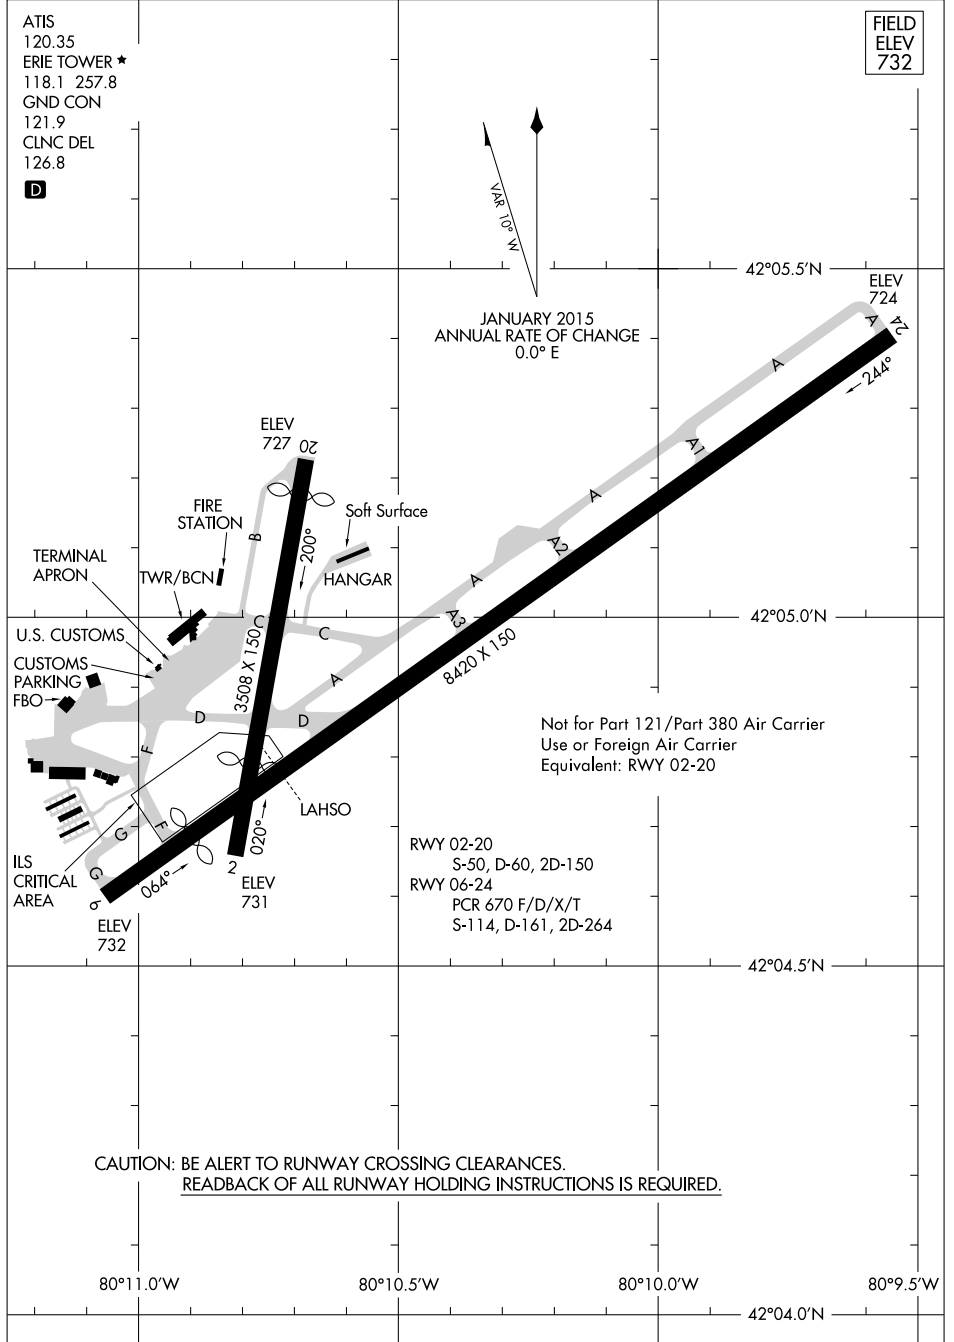

AIRPORT DIAGRAM

ERIE INTL/TOM RIDGE FLD (E.R.I)
ERIE, PENNSYLVANIA

AL-139 (FAA)

NE-4, 14 MAY 2026 to 11 JUN 2026

NE-4, 14 MAY 2026 to 11 JUN 2026

AIRPORT DIAGRAM

ERIE, PENNSYLVANIA
ERIE INTL/TOM RIDGE FLD (E.R.I)