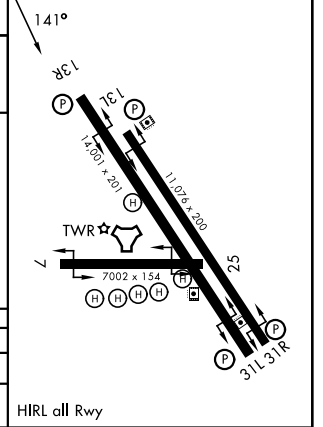

HI-TACAN Z RWY 13R

TACAN NFL Chan 82	APCH CRS 141°	Rwy Idg 14,001 TDZE 3935 Arpt Elev 3935
-----------------------------	-------------------------	--

[USN]

FALLON NAS (VAN VOORHIS FLD) (KNFL)

MISSED APPROACH: Climb to 8000 direct NFL TACAN, and left turn on heading 297° and NFL R-342 to WATER and hold, continue climb-in-hold to 8000.

ATIS ★ 370.925	NAVY FALLON APP CON ★ 120.85 360.2	NAVY FALLON TOWER ★ 119.25 340.2	GND CON 251.15	ASR/PAR
--------------------------	--	--	--------------------------	---------

CAUTION:
Fallon Muni Airport
(uncontrolled) 5 NM NW
PATTERN alt 800' AGL

EMERG SAFE ALT 100 NM 15,800

ELEV	3935	TDZE	3935
------	------	------	------

CATEGORY	C	D	E
S-13R	4380-1 $\frac{3}{8}$	445 (500-1 $\frac{3}{8}$)	
CIRCLING	4780-2 $\frac{1}{2}$ 845 (900-2 $\frac{1}{2}$)	5120-3 1185 (1200-3)	5160-3 1225 (1300-3)

HIRL all Rwy

FALLON, NEVADA
Amdt 5 02OCT25

39°25'N-118°42'W

FALLON NAS (VAN VOORHIS FLD) (KNFL)

HI-TACAN Z RWY 13R

SW-4, 14 MAY 2026 to 11 JUN 2026

SW-4, 14 MAY 2026 to 11 JUN 2026