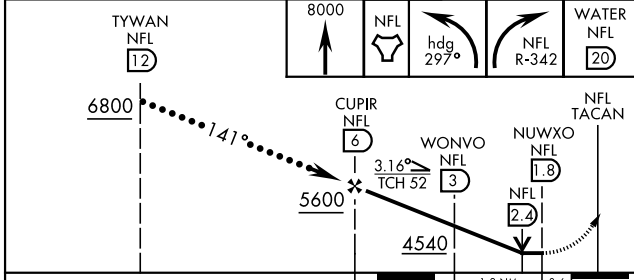

HI-TACAN Z RWY 13R

TACAN NFL Chan 82	APCH CRS 141°	Rwy Idg 14,001 TDZE 3935 Arpt Elev 3935
-----------------------------	-------------------------	--

[USN]

FALLON NAS (VAN VOORHIS FLD) (KNFL)

MISSED APPROACH: Climb to 8000 direct NFL TACAN, and left turn on heading 297° and NFL R-342 to WATER and hold, continue climb-in-hold to 8000.

ATIS ★ 370.925	NAVY FALLON APP CON ★ 120.85 360.2	NAVY FALLON TOWER ★ 119.25 340.2	GND CON 251.15	ASR/PAR
--------------------------	--	--	--------------------------	---------

CAUTION:
Fallon Muni Airport
(uncontrolled) 5 NM NW
PATTERN alt 800' AGL

EMERG SAFE ALT 100 NM 15,800

ELEV	3935	TDZE	3935
------	------	------	------

CATEGORY	C	D	E
S-13R	4380-1 $\frac{3}{8}$	445 (500-1 $\frac{3}{8}$)	
CIRCLING	4780-2 $\frac{1}{2}$ 845 (900-2 $\frac{1}{2}$)	5120-3 1185 (1200-3)	5160-3 1225 (1300-3)