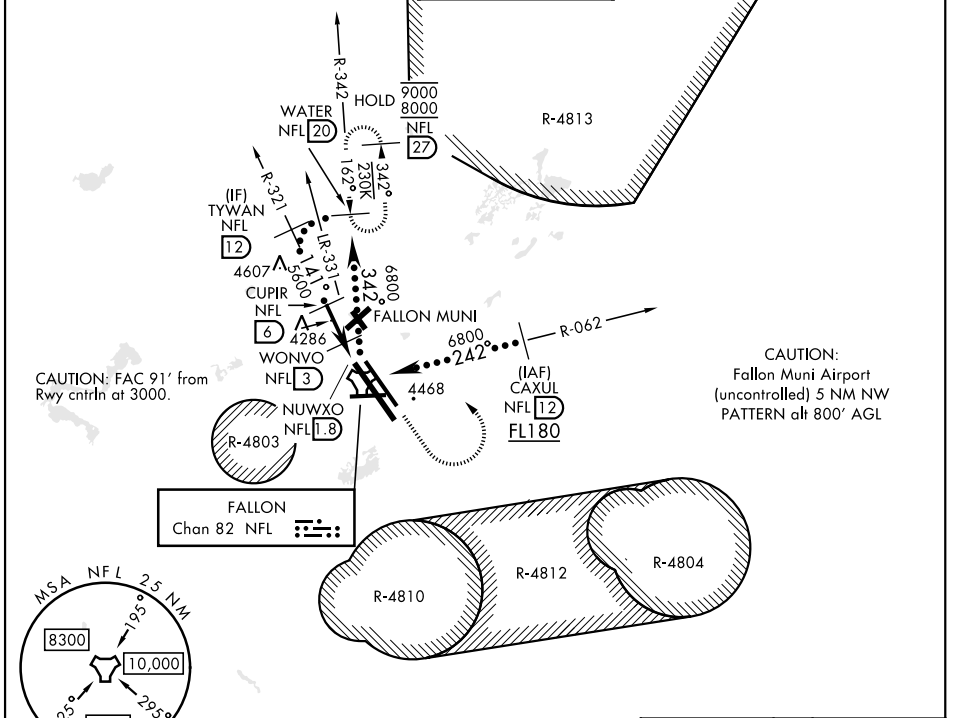

HI-TACAN Z RWY 13R

TACAN NFL Chan 82	APCH CRS 141°	Rwy Idg 14,001 TDZE 3935 Arpt Elev 3935
-----------------------------	-------------------------	--

[USN]

FALLON NAS (VAN VOORHIS FLD) (KNFL)

MISSED APPROACH: Climb to 8000 direct NFL TACAN, and left turn on heading 297° and NFL R-342 to WATER and hold, continue climb-in-hold to 8000.

ATIS ★ 370.925	NAVY FALLON APP CON ★ 120.85 360.2	NAVY FALLON TOWER ★ 119.25 340.2	GND CON 251.15	ASR/PAR
--------------------------	--	--	--------------------------	---------

CAUTION:
Fallon Muni Airport
(uncontrolled) 5 NM NW
PATTERN alt 800' AGL

EMERG SAFE ALT 100 NM 15,800

ELEV	3935	TDZE	3935
------	------	------	------

CATEGORY	C	D	E
S-13R	4380-1 $\frac{3}{8}$	445 (500-1 $\frac{3}{8}$)	
CIRCLING	4780-2 $\frac{1}{2}$ 845 (900-2 $\frac{1}{2}$)	5120-3 1185 (1200-3)	5160-3 1225 (1300-3)

HIRL all Rwy

FALLON, NEVADA
Amdt 5 02OCT25

39°25'N-118°42'W

FALLON NAS (VAN VOORHIS FLD) (KNFL)

HI-TACAN Z RWY 13R

SW-4, 14 MAY 2026 to 11 JUN 2026

SW-4, 14 MAY 2026 to 11 JUN 2026