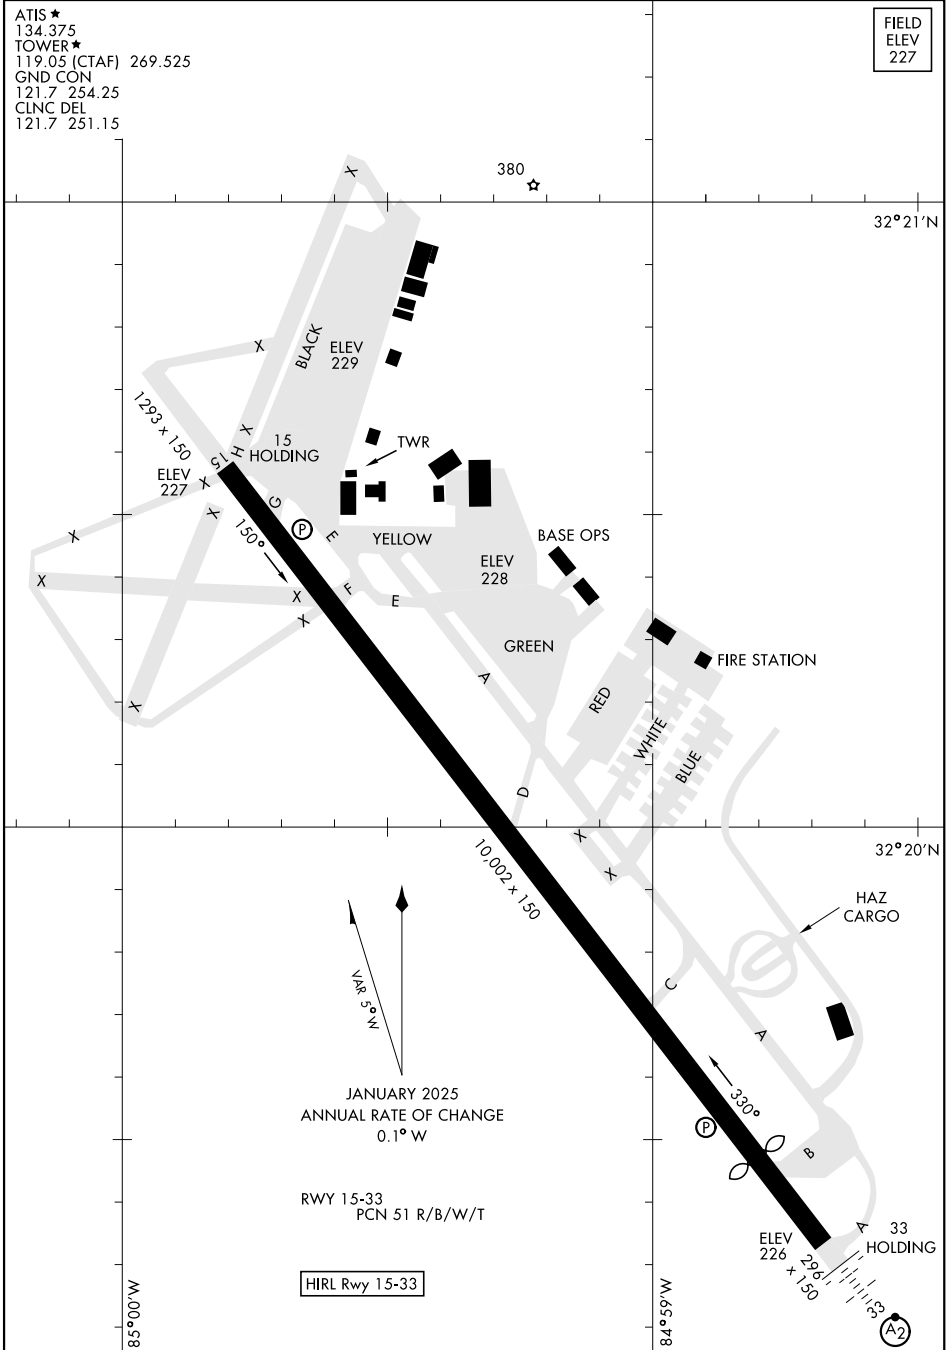

AIRPORT DIAGRAM

[USA]

LAWSON AAF (KLSF)

FORT BENNING, GEORGIA

FIELD
ELEV
227

ATIS ★
 134.375
 TOWER ★
 119.05 (CTAF) 269.525
 GND CON
 121.7 254.25
 CLNC DEL
 121.7 251.15

SE-4, 14 MAY 2026 to 11 JUN 2026

SE-4, 14 MAY 2026 to 11 JUN 2026

AIRPORT DIAGRAM

FORT BENNING, GEORGIA
LAWSON AAF (FORT BENNING) (KLSF)