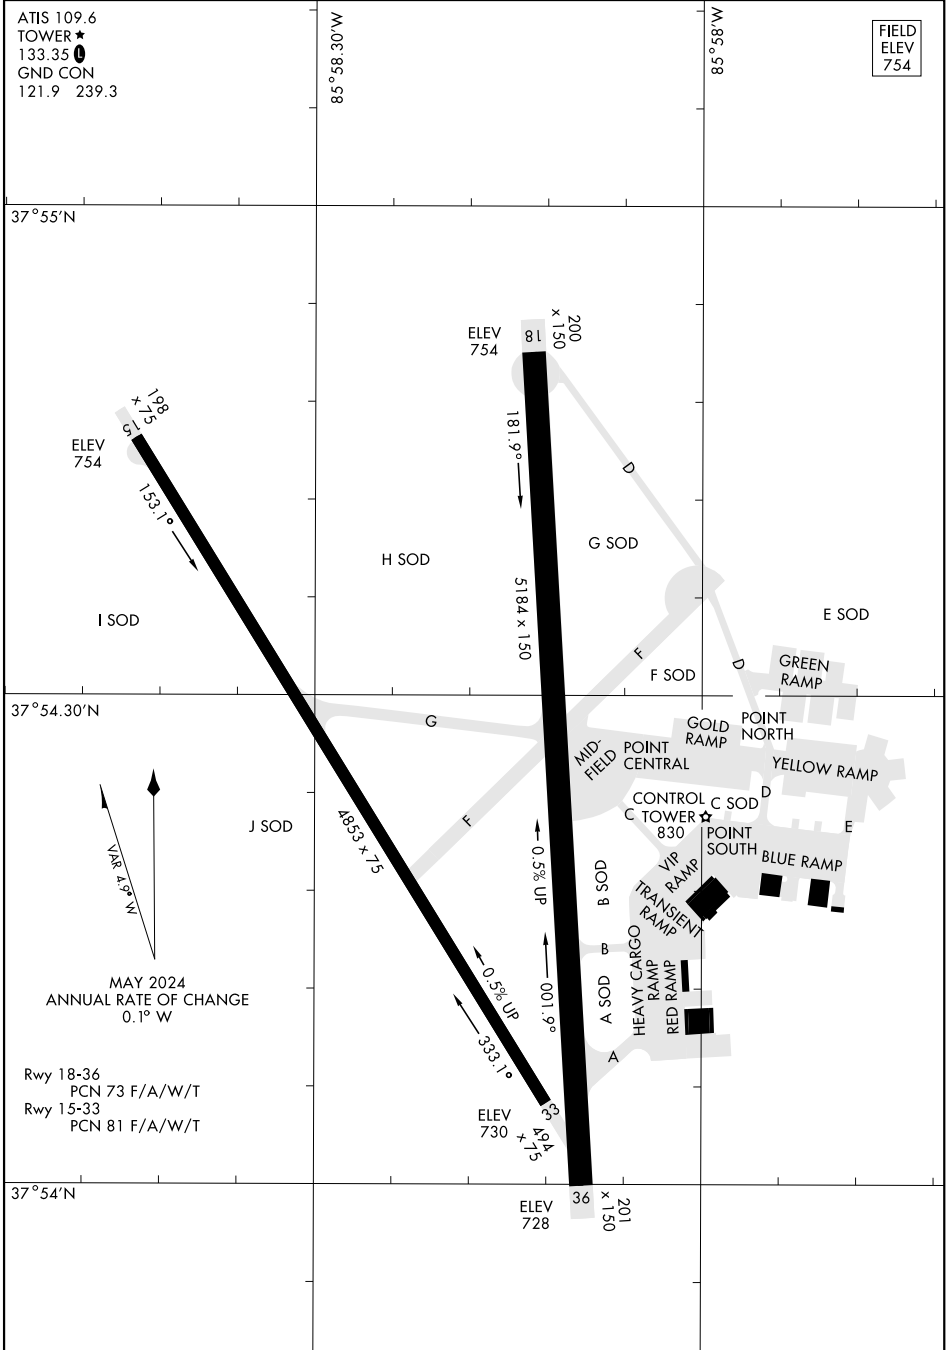

AIRPORT DIAGRAM

[USA]

GODMAN AAF (KFTK)

FORT KNOX, KENTUCKY

ATIS 109.6
 TOWER ★
 133.35
 GND CON
 121.9 239.3

FIELD ELEV 754

SE-1, 14 MAY 2026 to 11 JUN 2026

SE-1, 14 MAY 2026 to 11 JUN 2026

MAY 2024
 ANNUAL RATE OF CHANGE
 0.1° W

Rwy 18-36
 PCN 73 F/A/W/T
 Rwy 15-33
 PCN 81 F/A/W/T

AIRPORT DIAGRAM

FORT KNOX, KENTUCKY

GODMAN AAF (KFTK)