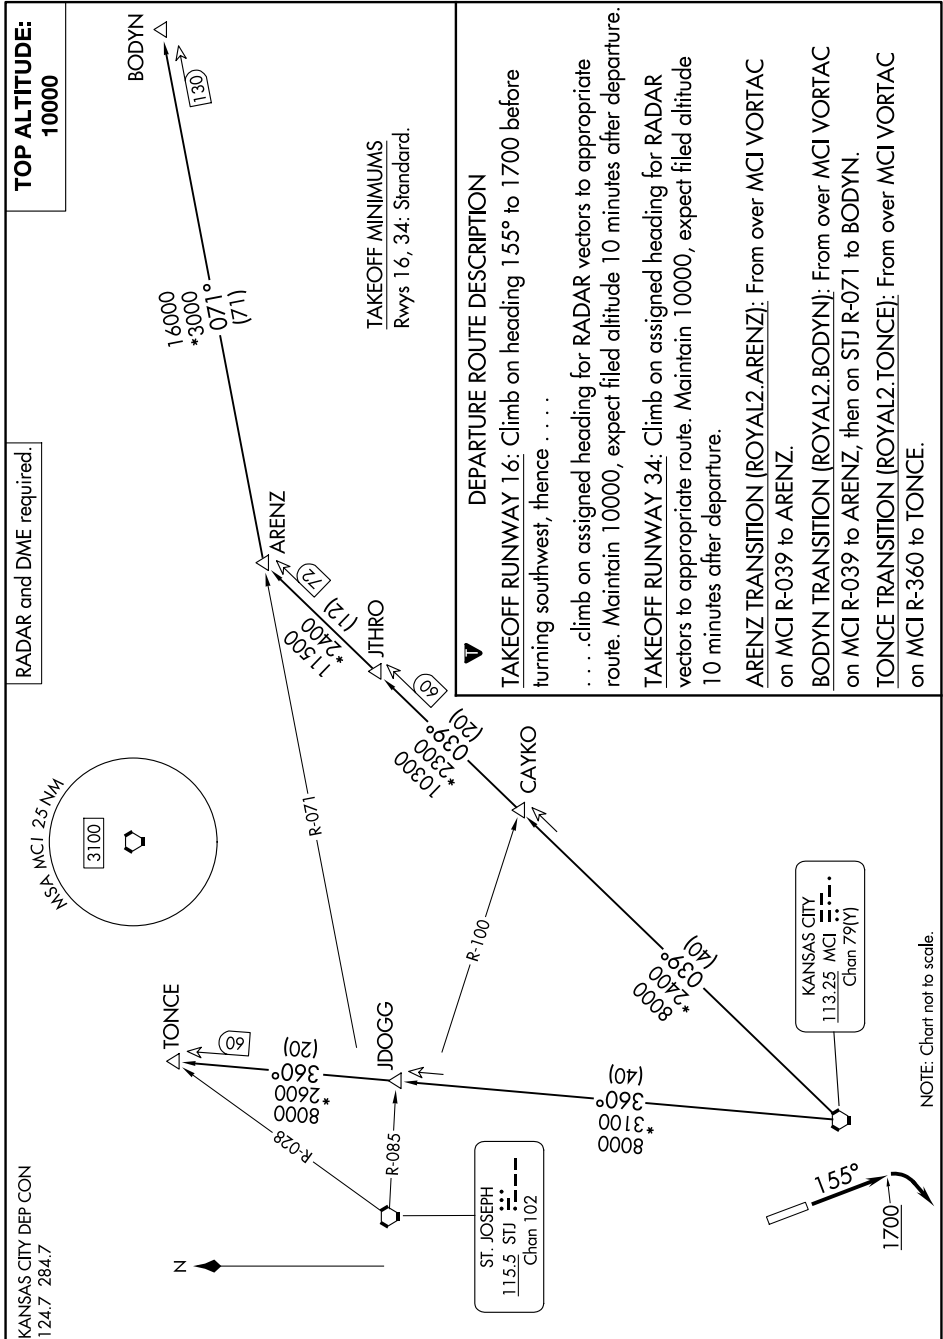

ROYAL TWO DEPARTURE

NC-2, 14 MAY 2026 to 11 JUN 2026

KANSAS CITY DEP CON
124.7 284.7

ROYAL TWO DEPARTURE

NC-2, 14 MAY 2026 to 11 JUN 2026