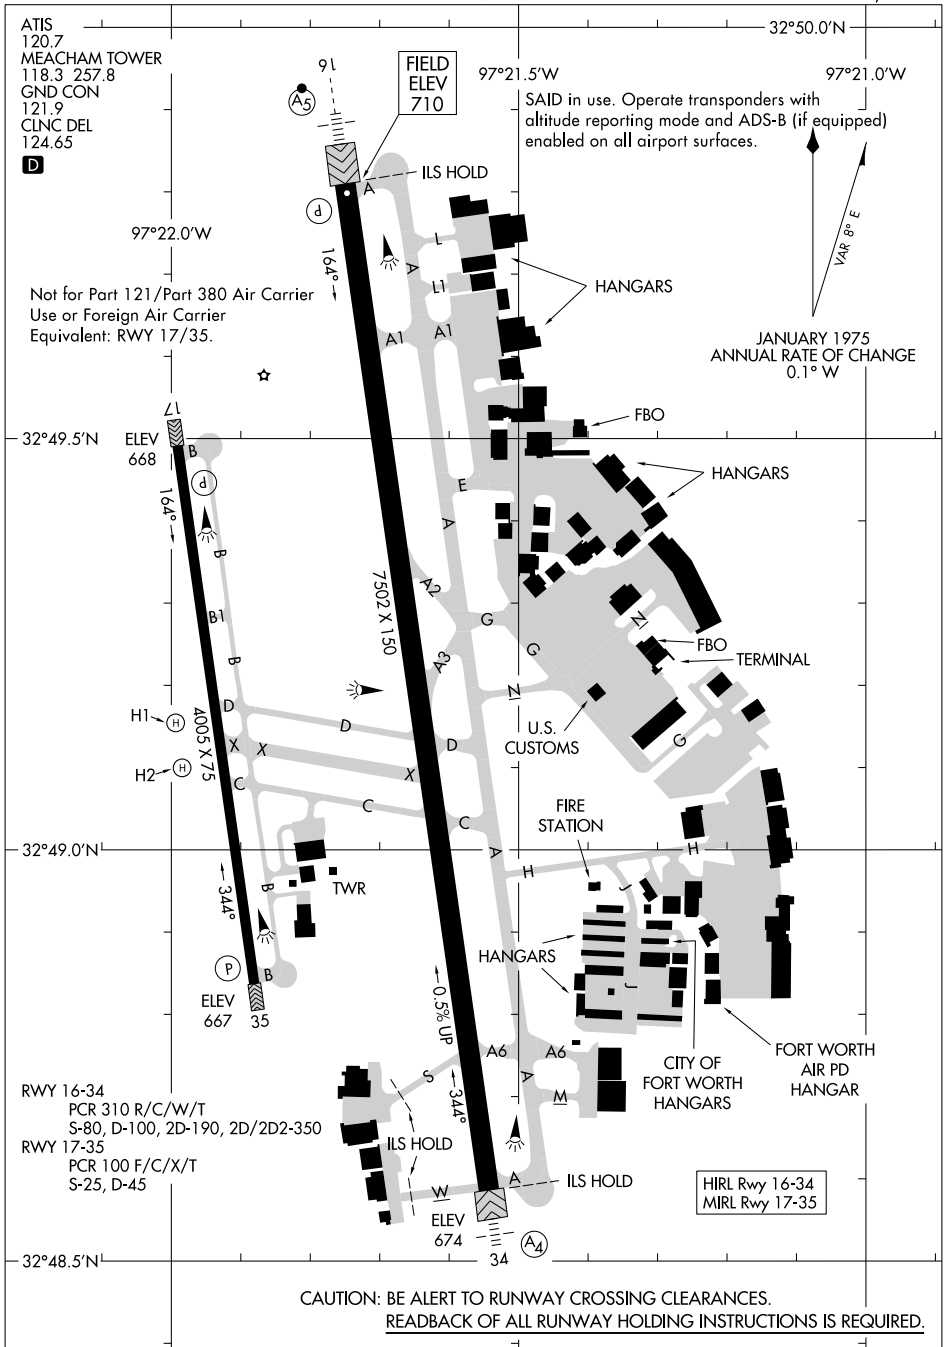

# AIRPORT DIAGRAM

AL-159 (FAA)

FORT WORTH MEACHAM INTL (F'TW)  
FORT WORTH, TEXAS

SC-2, 14 MAY 2026 to 11 JUN 2026

SC-2, 14 MAY 2026 to 11 JUN 2026

# AIRPORT DIAGRAM

FORT WORTH, TEXAS  
FORT WORTH MEACHAM INTL (F'TW)