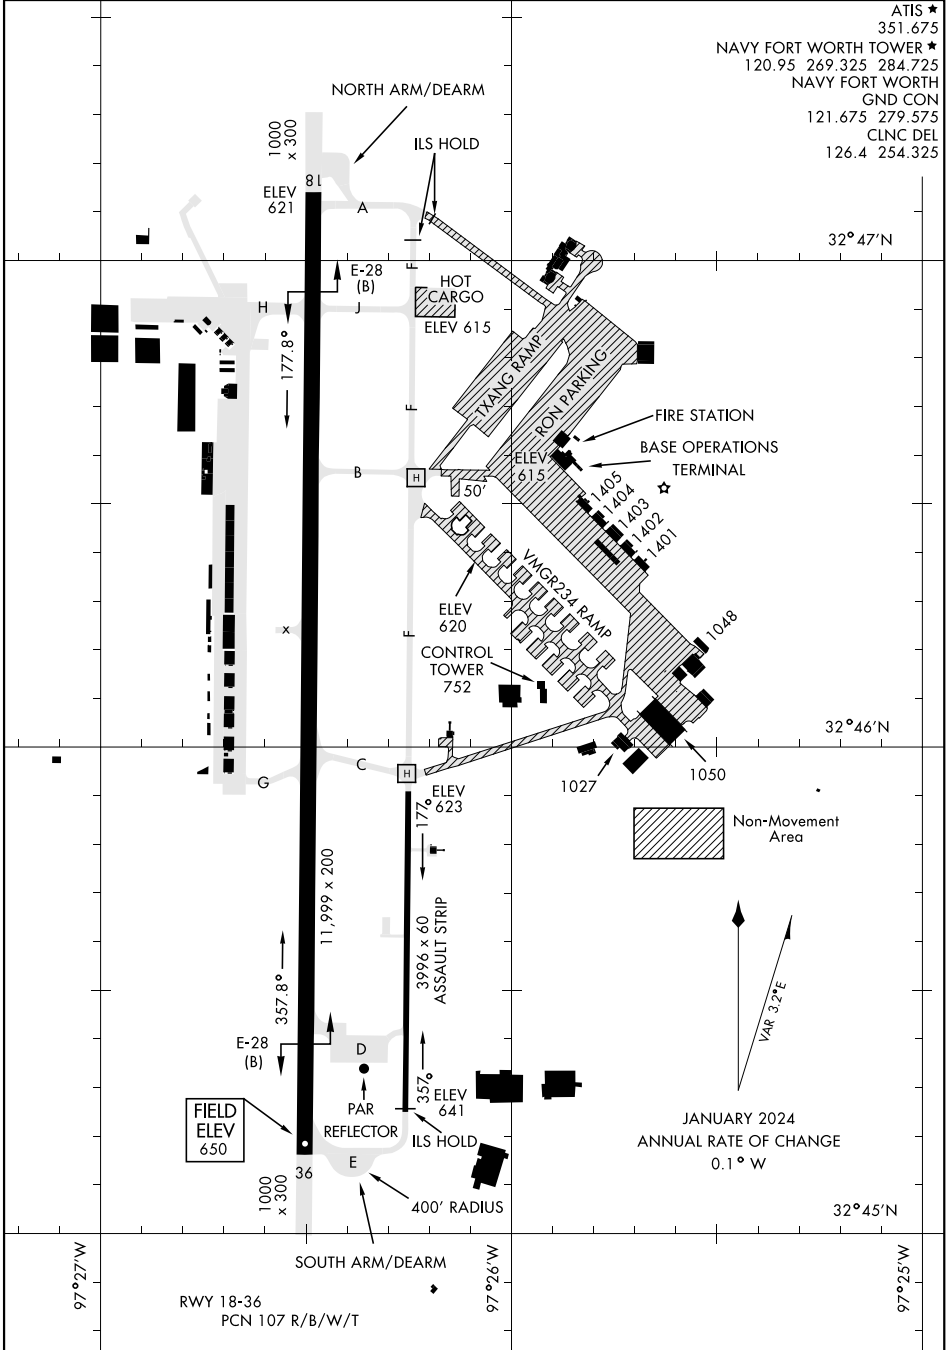

AIRPORT DIAGRAM

[USN]

FORT WORTH NAS JRB (CARSWELL FLD) (KNFW)

FORT WORTH, TEXAS

- ATIS ★ 351.675
- NAVY FORT WORTH TOWER ★ 120.95 269.325 284.725
- NAVY FORT WORTH GND CON 121.675 279.575
- CLNC DEL 126.4 254.325

SC-2, 14 MAY 2026 to 11 JUN 2026

SC-2, 14 MAY 2026 to 11 JUN 2026

AIRPORT DIAGRAM

FORT WORTH, TEXAS

FORT WORTH NAS JRB (CARSWELL FLD) (KNFW)