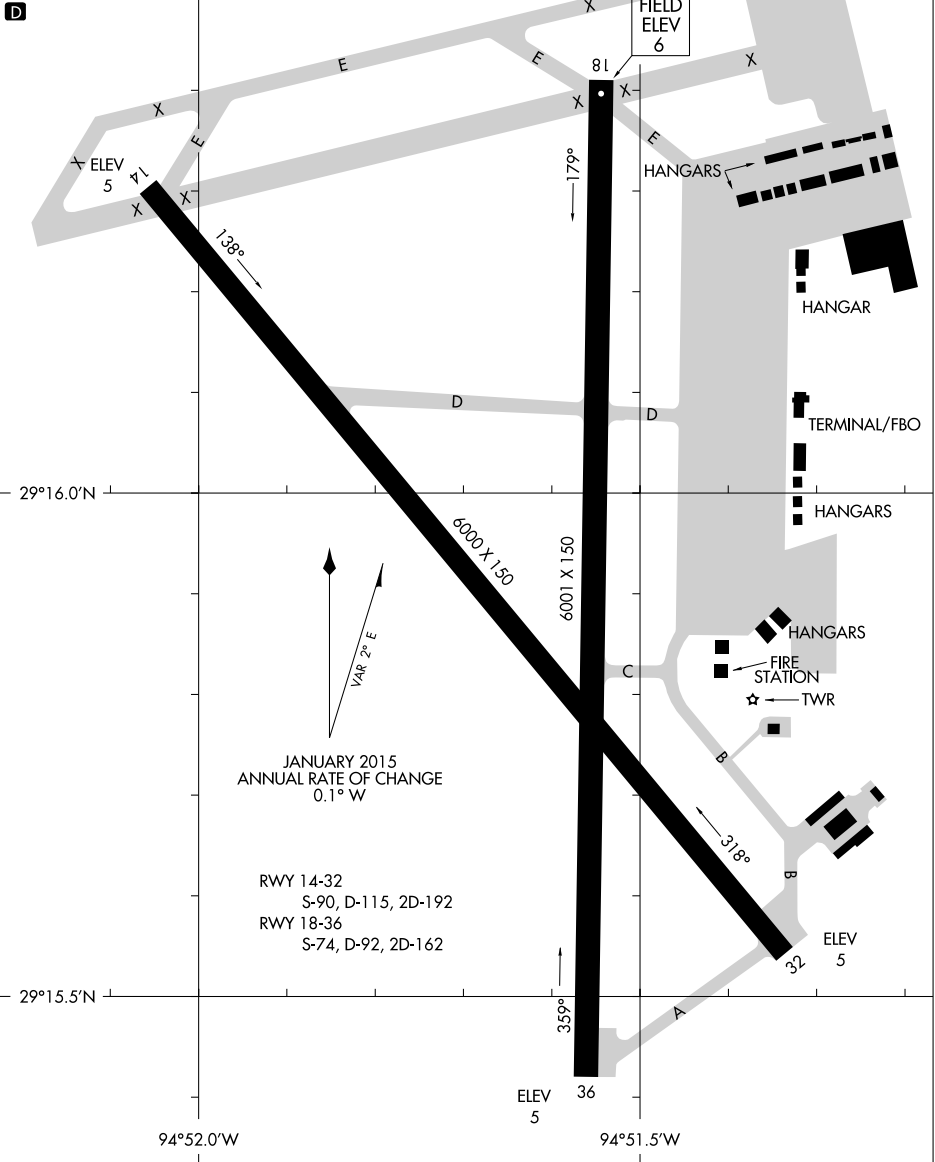

# AIRPORT DIAGRAM

SCHOLES INTL AT GALVESTON (GLS)  
GALVESTON, TEXAS

AL-164 (FAA)

ASOS  
123.950  
GALVESTON TOWER ★  
120.575  
GND CON  
118.625  
CLNC DEL (When Tower Closed)  
135.35 29°16.5'N

CAUTION: BE ALERT TO RUNWAY CROSSING CLEARANCES.  
READBACK OF ALL RUNWAY HOLDING INSTRUCTIONS IS REQUIRED.

SC-5, 14 MAY 2026 to 11 JUN 2026

SC-5, 14 MAY 2026 to 11 JUN 2026

# AIRPORT DIAGRAM

26134

SCHOLES INTL AT GALVESTON (GLS)  
GALVESTON, TEXAS