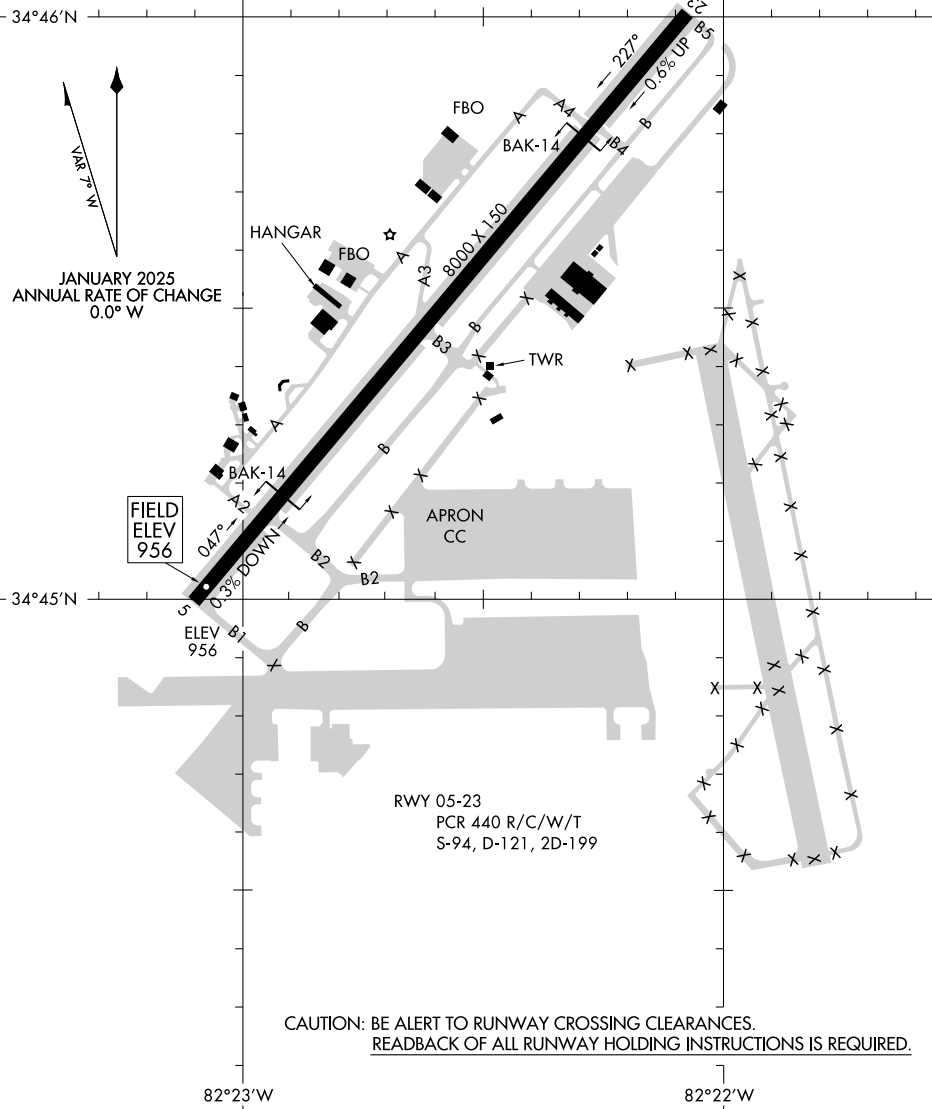

# AIRPORT DIAGRAM

AL-179 (FAA)

DONALDSON FLD (GYH)  
GREENVILLE, SOUTH CAROLINA

ATIS  
 127.325  
 DONALDSON TOWER\*  
 133.325 269.25  
 GND CON  
 121.4  
 CLNC DEL  
 121.4

SE-2, 14 MAY 2026 to 11 JUN 2026

SE-2, 14 MAY 2026 to 11 JUN 2026

# AIRPORT DIAGRAM

GREENVILLE, SOUTH CAROLINA  
DONALDSON FLD (GYH)