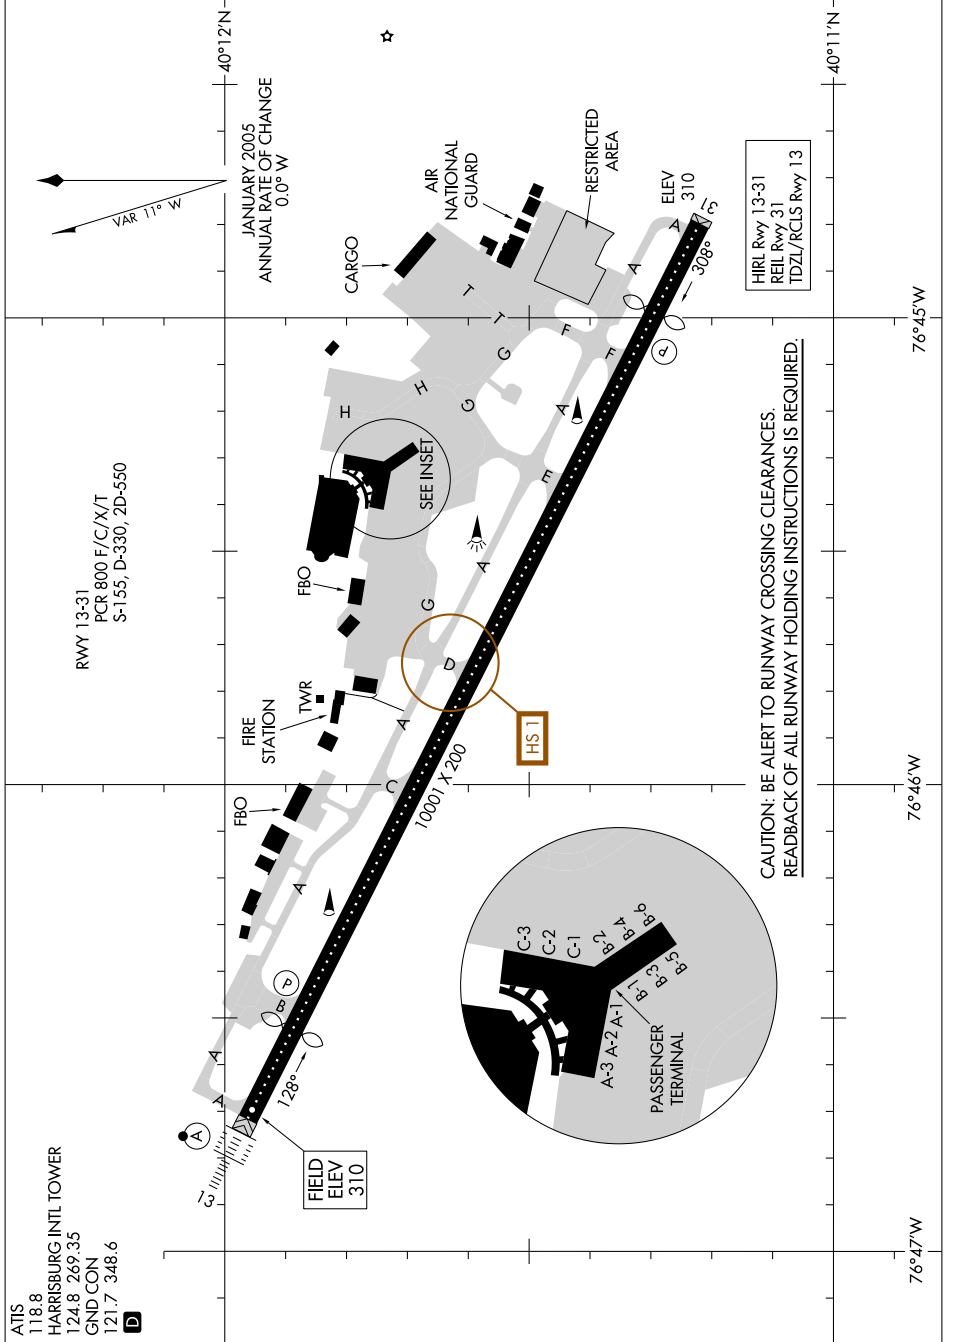

# AIRPORT DIAGRAM

AL-188 (FAA)

HARRISBURG INTL (MDT)  
HARRISBURG, PENNSYLVANIA

NE-4, 14 MAY 2026 to 11 JUN 2026

HIRL Rwy 13-31  
REIL Rwy 31  
TDZL/RCLS Rwy 13

CAUTION: BE ALERT TO RUNWAY CROSSING CLEARANCES.  
READBACK OF ALL RUNWAY HOLDING INSTRUCTIONS IS REQUIRED.

# AIRPORT DIAGRAM

HARRISBURG, PENNSYLVANIA  
HARRISBURG INTL (MDT)

NE-4, 14 MAY 2026 to 11 JUN 2026