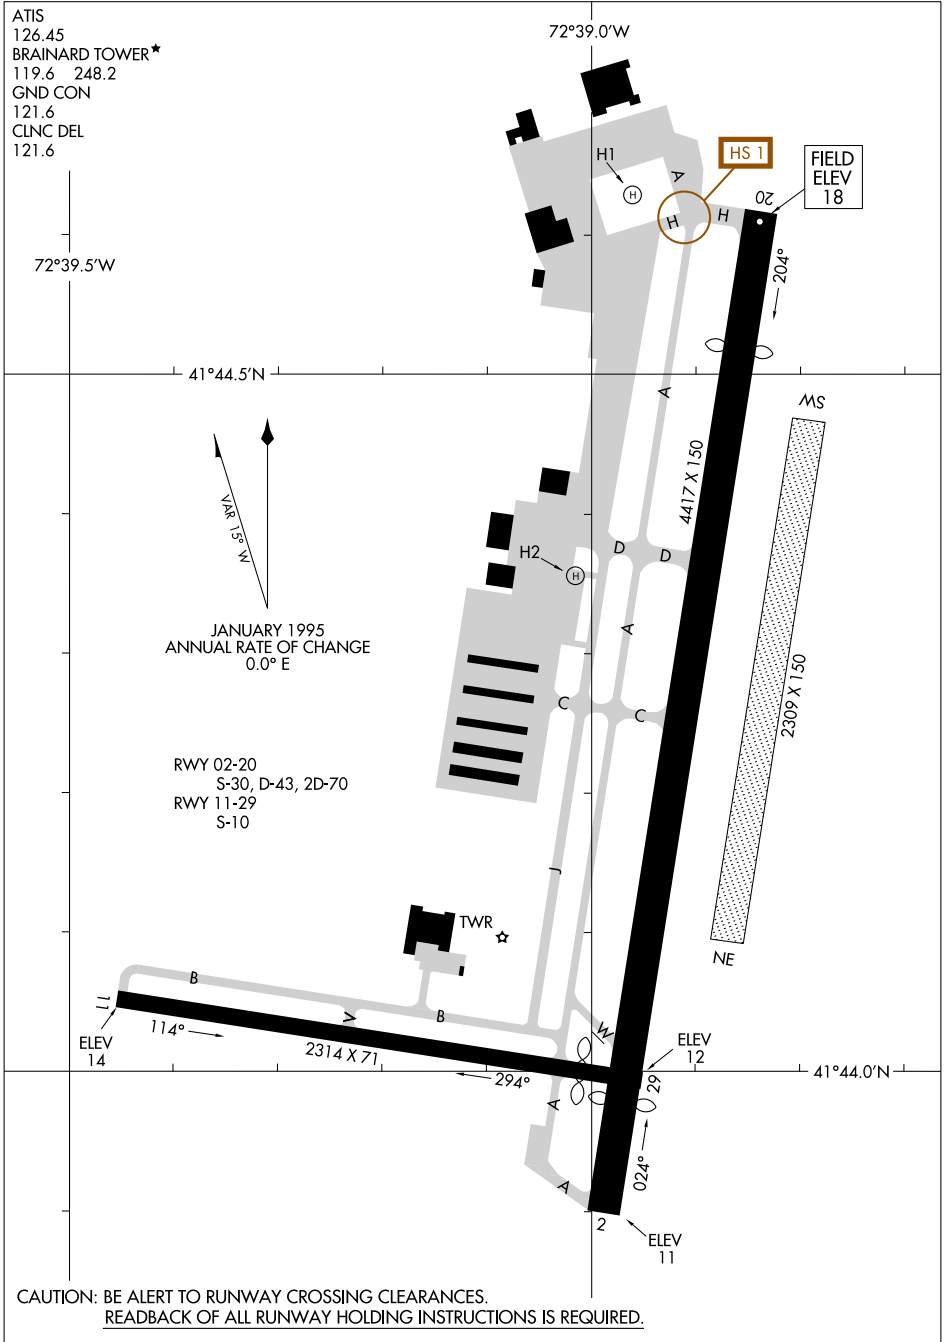

# AIRPORT DIAGRAM

AL-189 (FAA)

HARTFORD-BRAINARD (HFD)  
HARTFORD, CONNECTICUT

ATIS  
 126.45  
 BRAINARD TOWER\*  
 119.6 248.2  
 GND CON  
 121.6  
 CLNC DEL  
 121.6

NE-1, 14 MAY 2026 to 11 JUN 2026

NE-1, 14 MAY 2026 to 11 JUN 2026

CAUTION: BE ALERT TO RUNWAY CROSSING CLEARANCES.  
 READBACK OF ALL RUNWAY HOLDING INSTRUCTIONS IS REQUIRED.