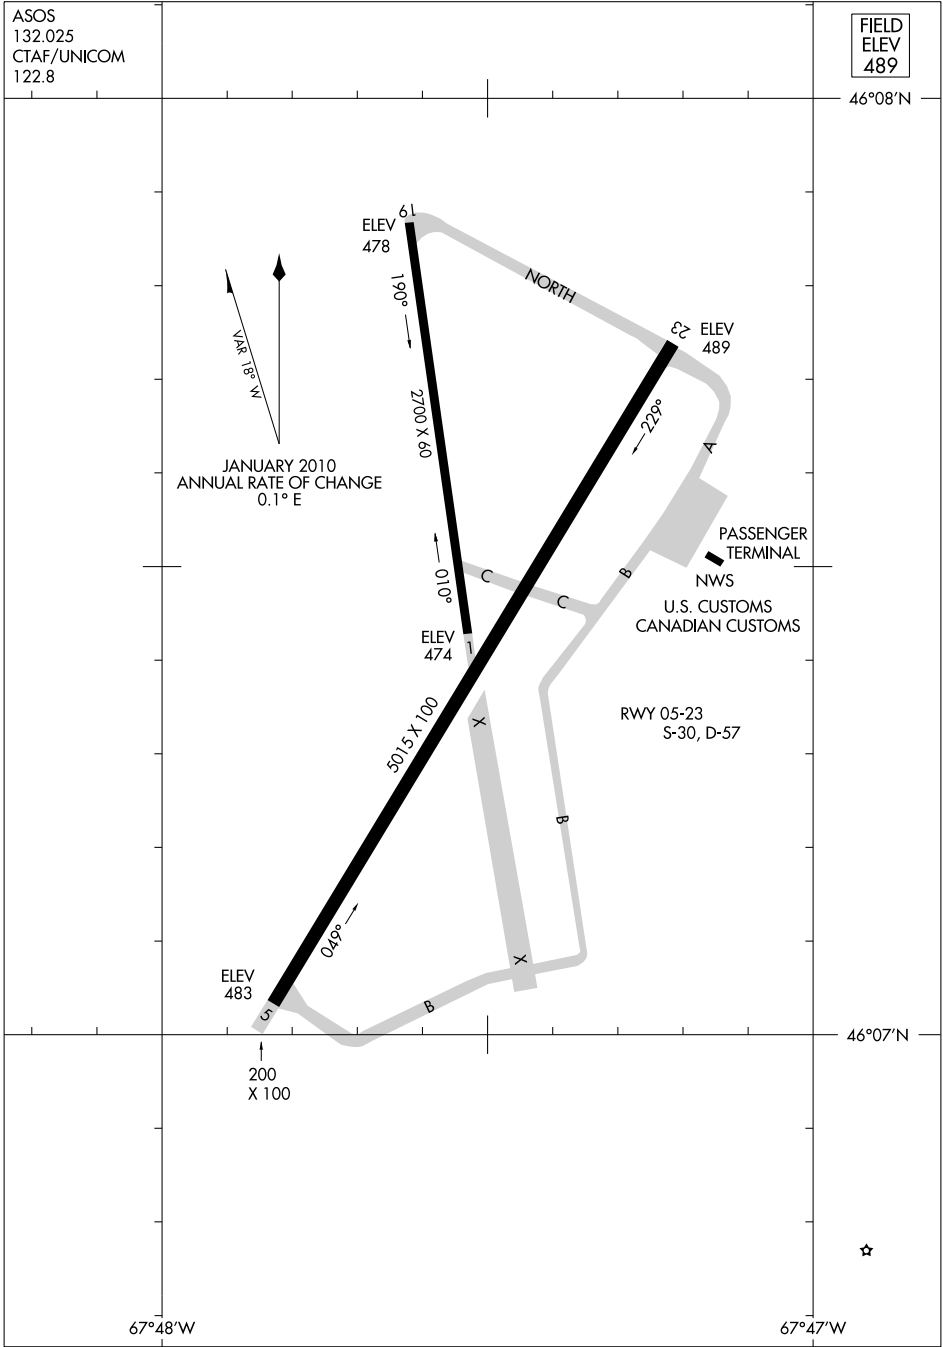

# AIRPORT DIAGRAM

AL-196 (FAA)

HOULTON INTL (HUL)  
HOULTON, MAINE

ASOS  
132.025  
CTAF/UNICOM  
122.8

FIELD  
ELEV  
489

NE-1, 14 MAY 2026 to 11 JUN 2026

NE-1, 14 MAY 2026 to 11 JUN 2026

# AIRPORT DIAGRAM

26134

HOULTON, MAINE  
HOULTON INTL (HUL)