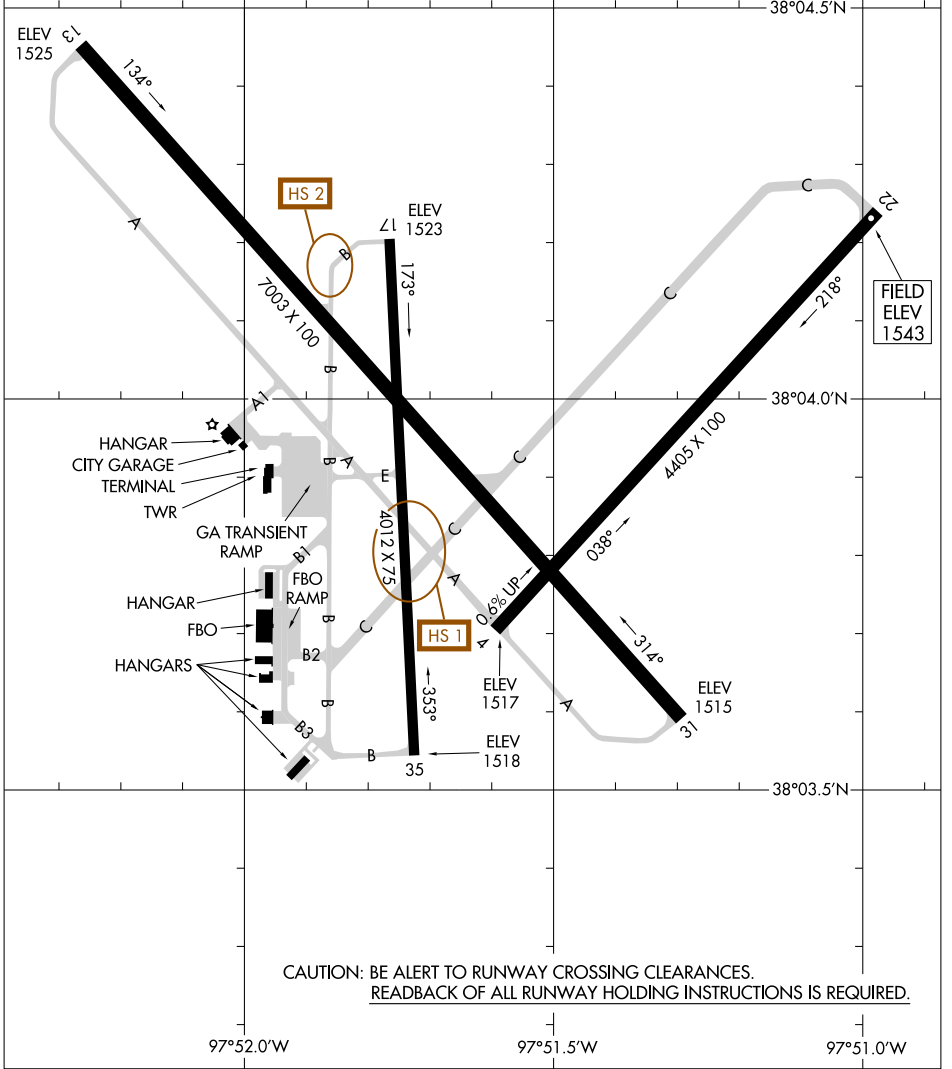

# AIRPORT DIAGRAM

HUTCHINSON RGNL (HUT)  
HUTCHINSON, KANSAS

AL-200 (FAA)

ATIS  
124.25  
HUTCHINSON TOWER ★  
118.5 363.0  
GND CON  
121.9

RWY 04-22  
S-42, D-52, 2D-76  
RWY 13-31  
PCN 17 F/D/X/T  
S-44, D-58, 2D-103  
RWY 17-35  
PCN 14 R/B/W/T  
S-43.5, D-58.5, 2D-76

NC-2, 14 MAY 2026 to 11 JUN 2026

NC-2, 14 MAY 2026 to 11 JUN 2026

# AIRPORT DIAGRAM

HUTCHINSON, KANSAS  
HUTCHINSON RGNL (HUT)