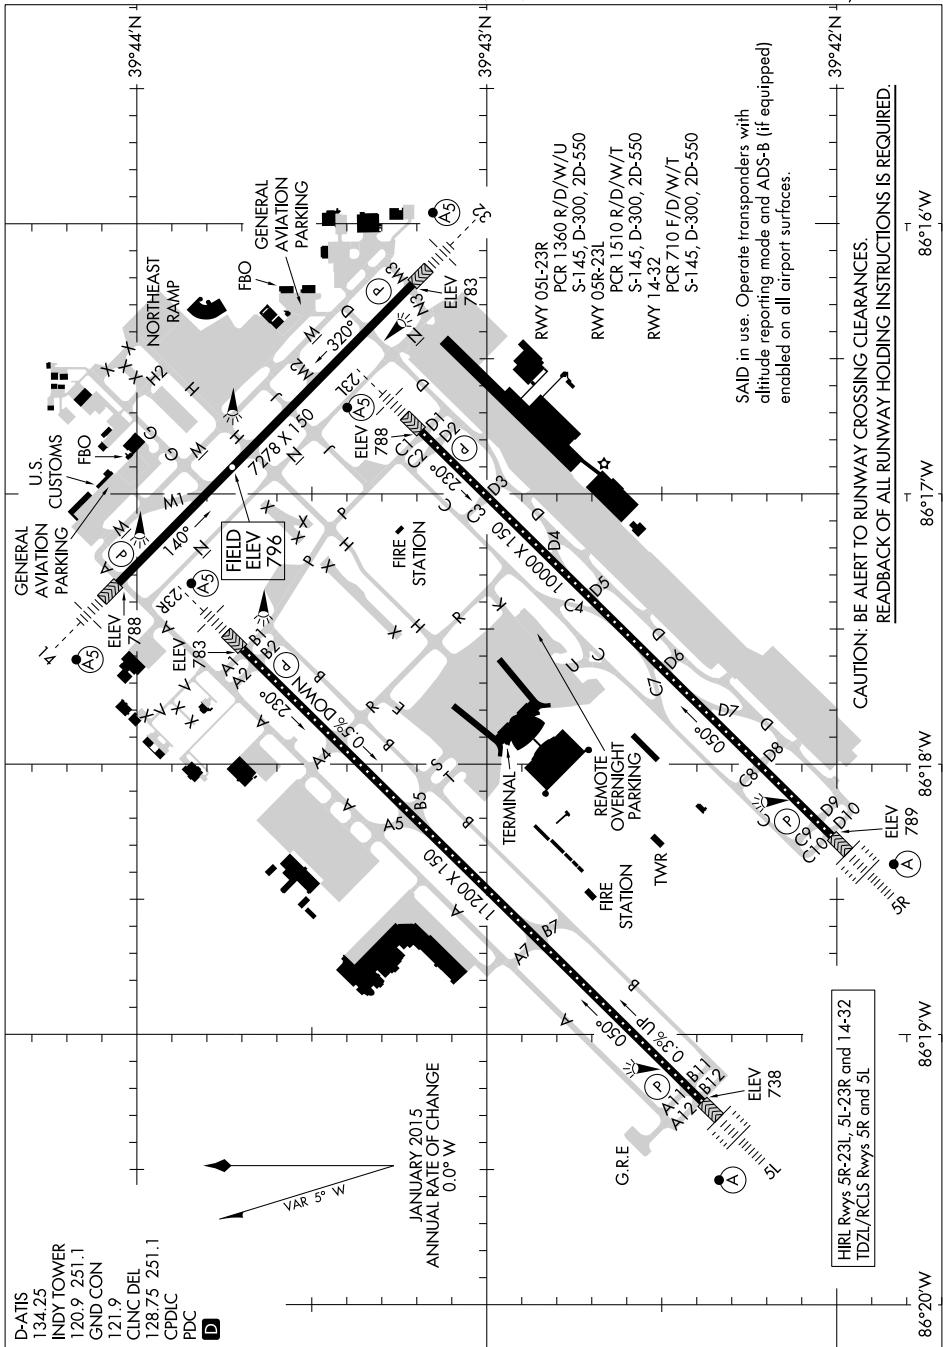

AIRPORT DIAGRAM

AL-203 (FAA)

INDIANAPOLIS INTL (IND)
INDIANAPOLIS, INDIANA

EC-2, 14 MAY 2026 to 11 JUN 2026

EC-2, 14 MAY 2026 to 11 JUN 2026

AIRPORT DIAGRAM

INDIANAPOLIS, INDIANA
INDIANAPOLIS INTL (IND)