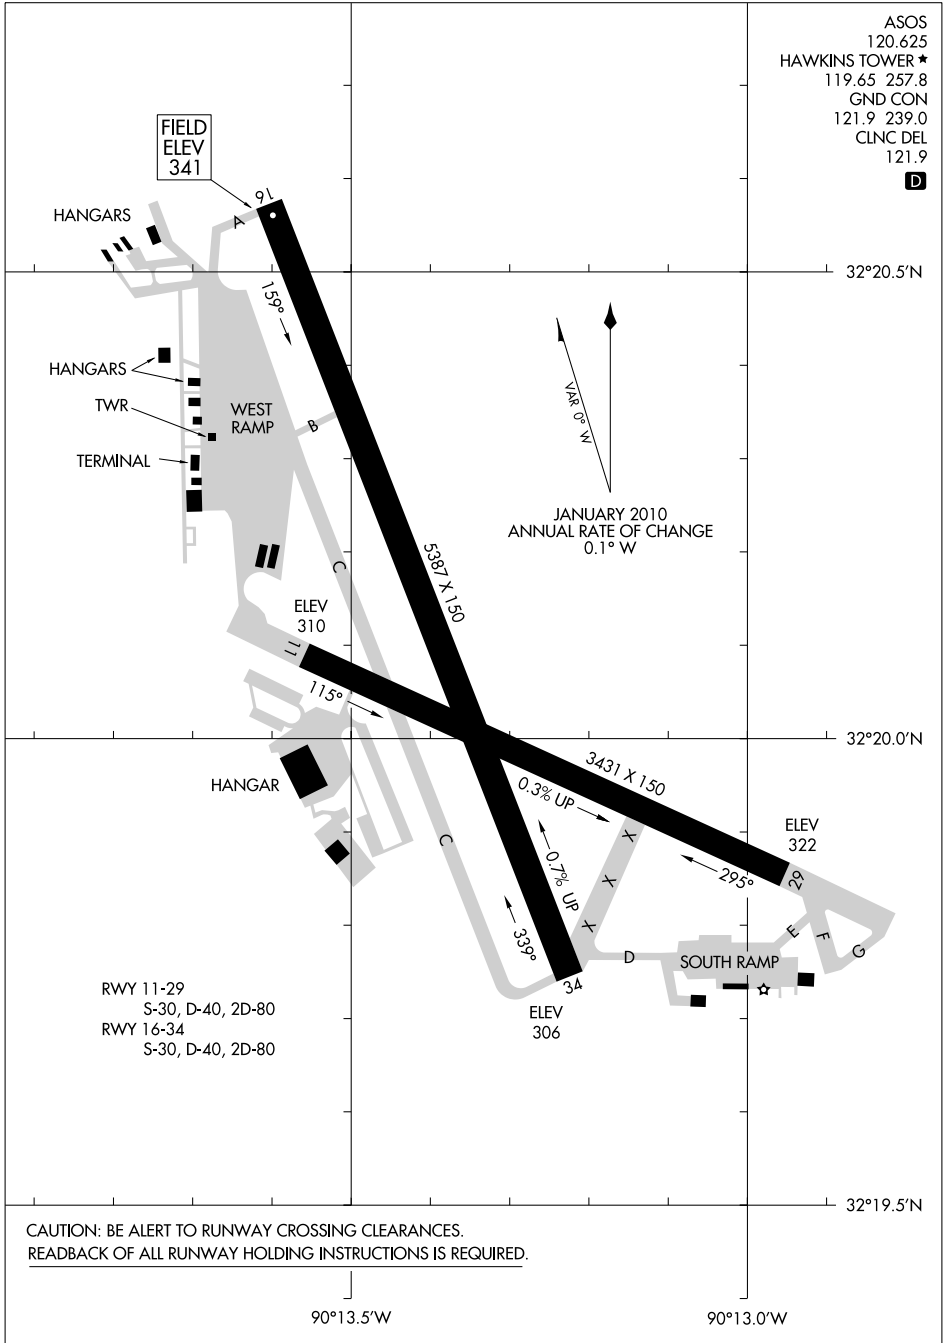

AIRPORT DIAGRAM

AL-206 (FAA)

HAWKINS FLD (HKS)
JACKSON, MISSISSIPPI

ASOS 120.625
 HAWKINS TOWER ★
 119.65 257.8
 GND CON 121.9 239.0
 CLNC DEL 121.9
D

SC-4, 14 MAY 2026 to 11 JUN 2026

SC-4, 14 MAY 2026 to 11 JUN 2026

CAUTION: BE ALERT TO RUNWAY CROSSING CLEARANCES.
 READBACK OF ALL RUNWAY HOLDING INSTRUCTIONS IS REQUIRED.

AIRPORT DIAGRAM

JACKSON, MISSISSIPPI
HAWKINS FLD (HKS)