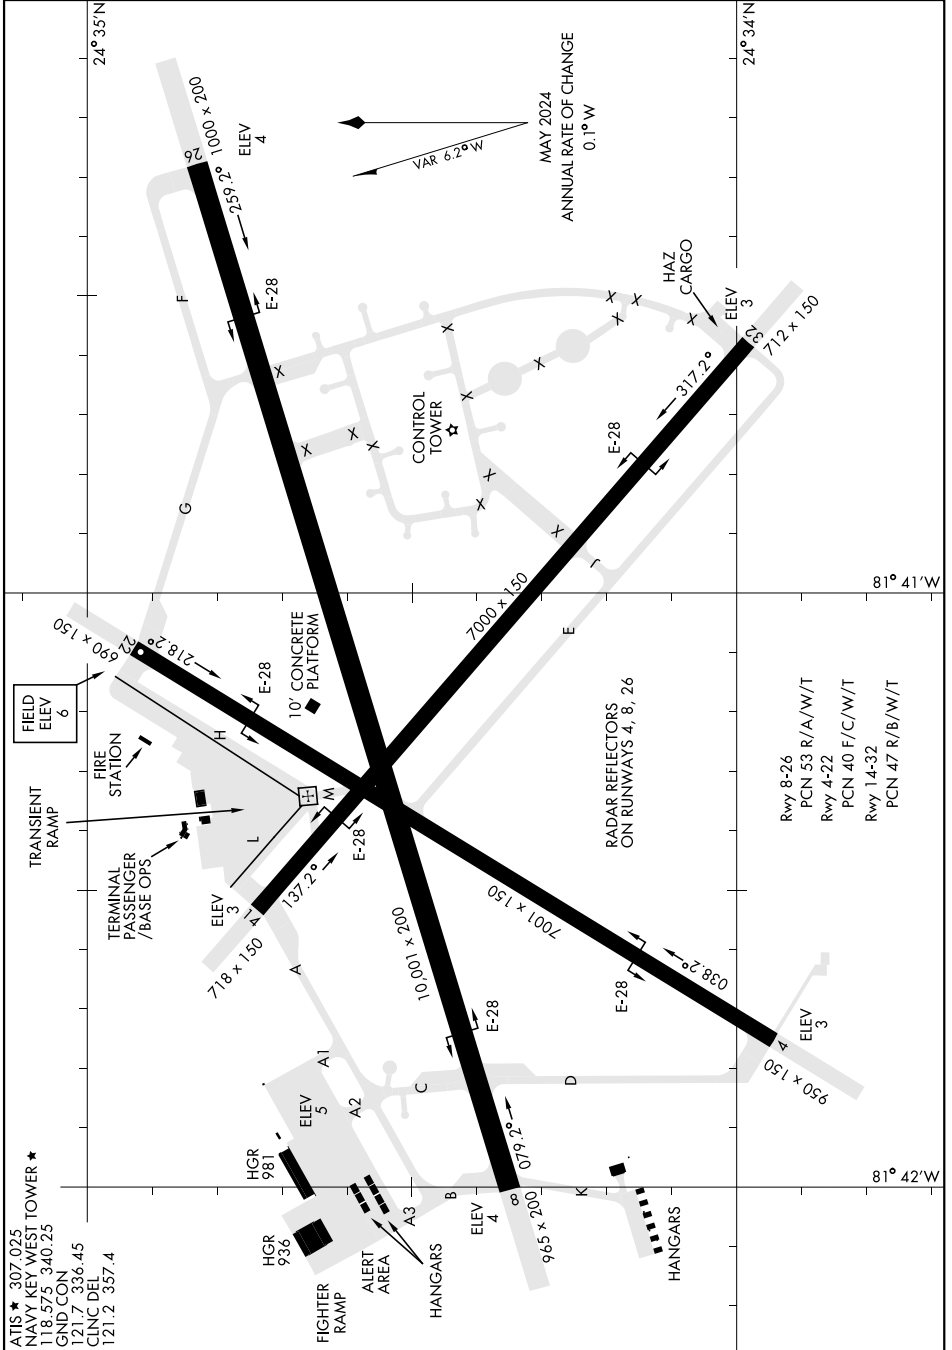

AIRPORT DIAGRAM

[USN]

KEY WEST NAS (BOCA CHICA FLD) (KNQX)

KEY WEST, FLORIDA

SE-3, 14 MAY 2026 to 11 JUN 2026

SE-3, 14 MAY 2026 to 11 JUN 2026

ATIS * 307.025
 NAVY KEY WEST TOWER *
 118.575 340.25
 GND CON
 121.7 336.45
 CLNC DEL
 121.2 357.4

Rwy 8-26
 PCN 53 R/A/W/T
 Rwy 4-22
 PCN 40 F/C/W/T
 Rwy 14-32
 PCN 47 R/B/W/T

AIRPORT DIAGRAM

KEY WEST NAS (BOCA CHICA FLD) (KNQX)

KEY WEST, FLORIDA